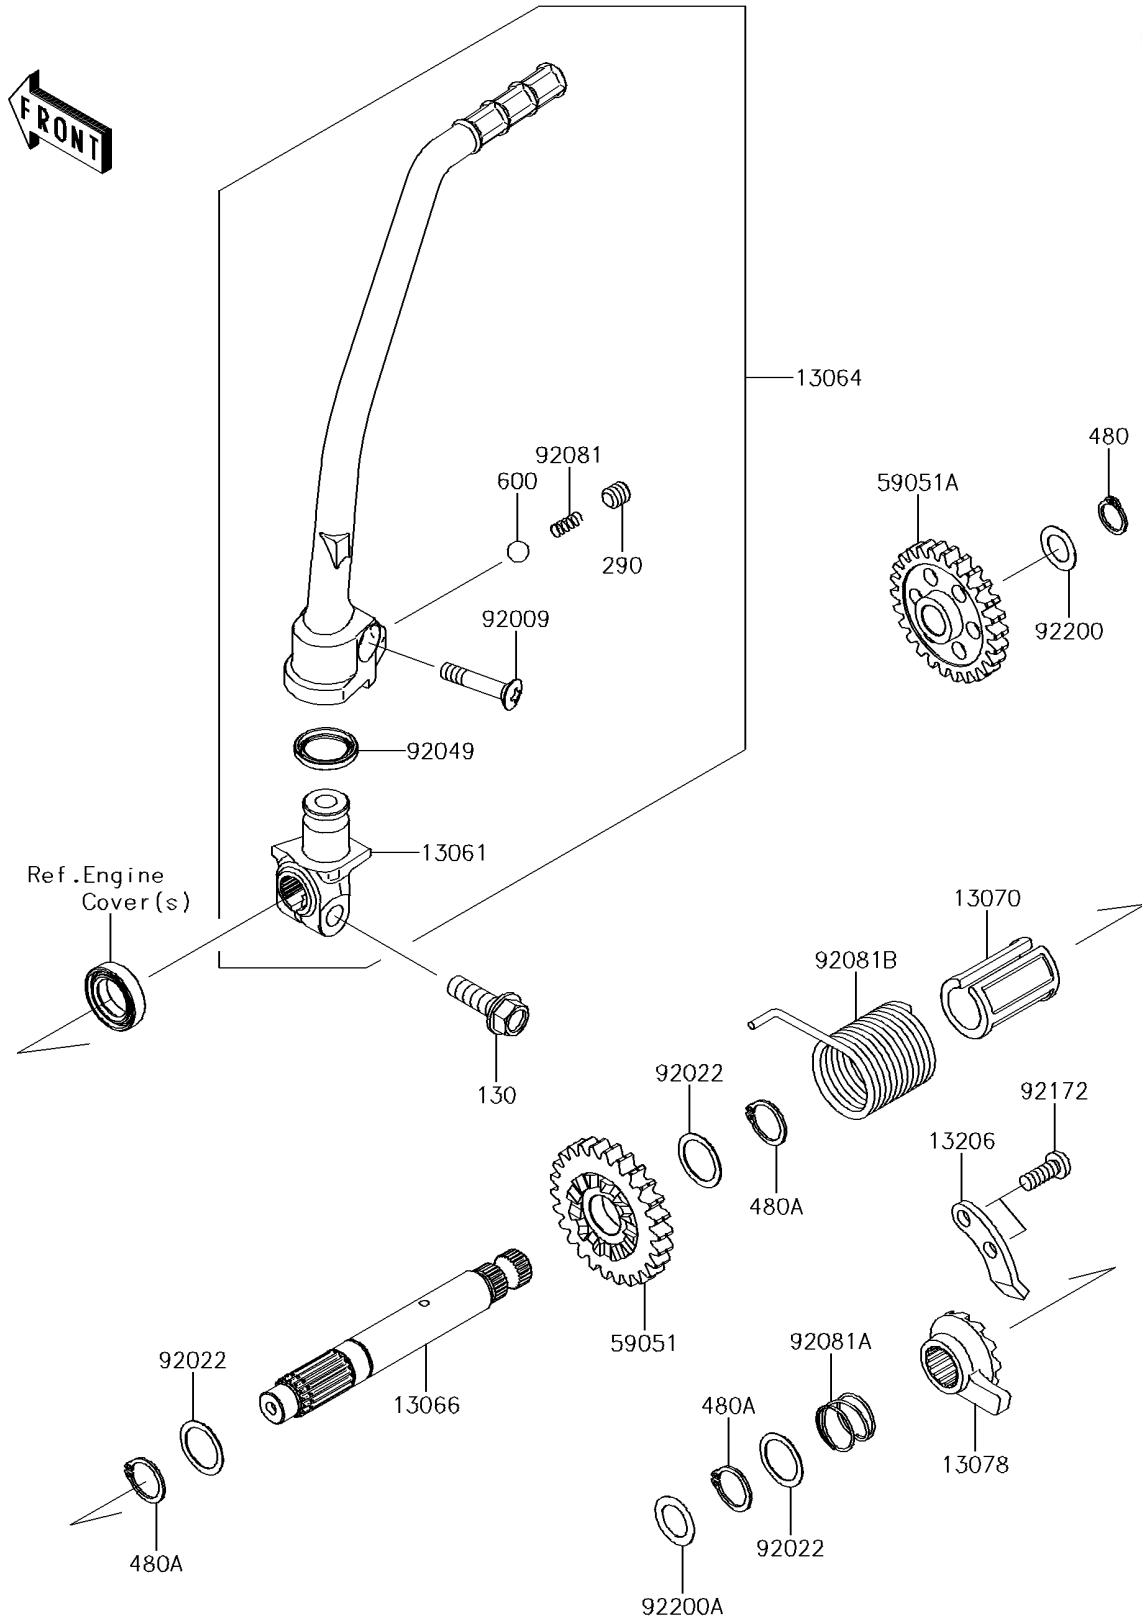

2017 KLX150L (Latin America)

PARTS DIAGRAM

Kickstarter Mechanism

E1340

2017 KLX150L (Latin America)

PARTS LIST

Kickstarter Mechanism

ITEM NAME

PART NUMBER

QUANTITY
