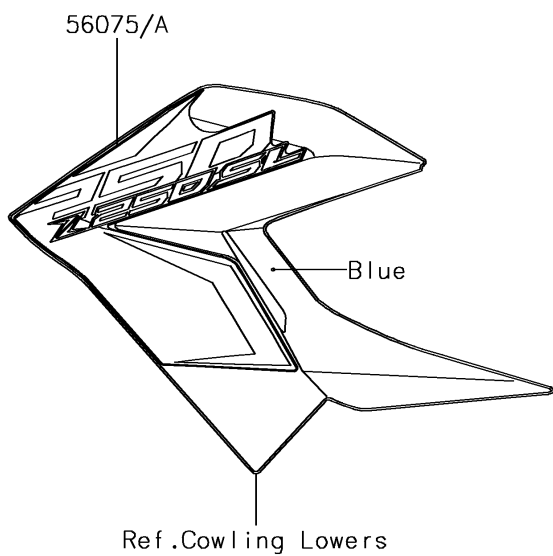

2018 Z250SL ABS

PARTS DIAGRAM

Decals(Blue)(FJF)

F2861H

2018 Z250SL ABS

PARTS LIST

Decals(Blue)(FJF)

ITEM NAME

PART NUMBER

QUANTITY
