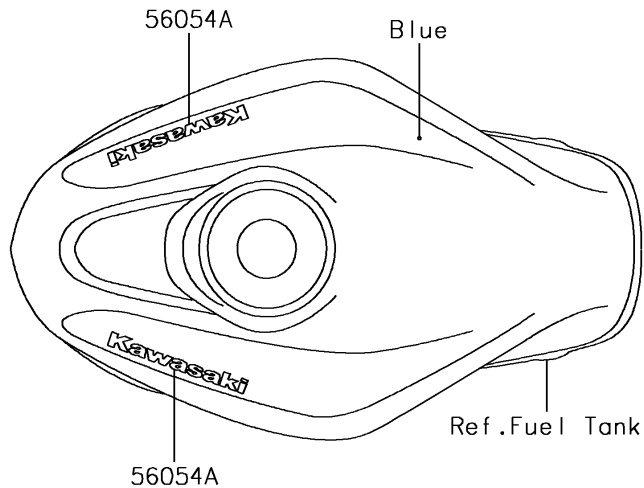

2018 Z250SL ABS

PARTS DIAGRAM

Decals(Blue)(FJF)

F2861H

2018 Z250SL ABS

PARTS LIST

Decals(Blue)(FJF)

ITEM NAME

PART NUMBER

QUANTITY
