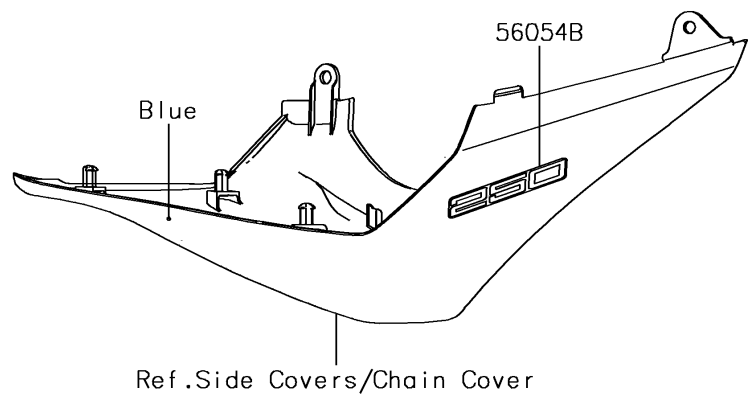

2018 Z250SL ABS

PARTS DIAGRAM

Decals(Blue)(FJF)

F2861H

2018 Z250SL ABS

PARTS LIST

Decals(Blue)(FJF)

ITEM NAME

PART NUMBER

QUANTITY
