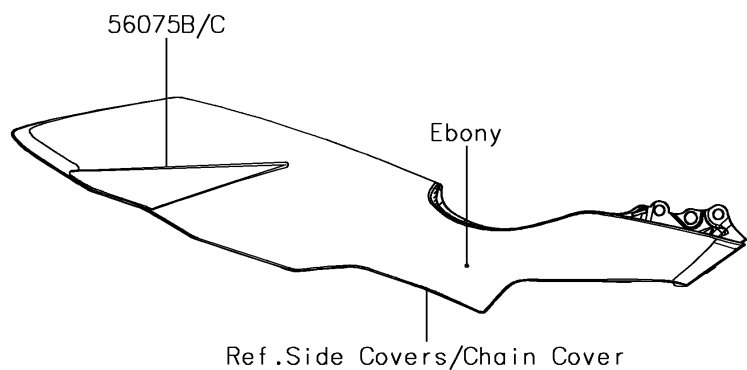

2018 Z250SL ABS

PARTS DIAGRAM

Decals(Blue)(FJF)

F2861H

2018 Z250SL ABS

PARTS LIST

Decals(Blue)(FJF)

ITEM NAME

PART NUMBER

QUANTITY
