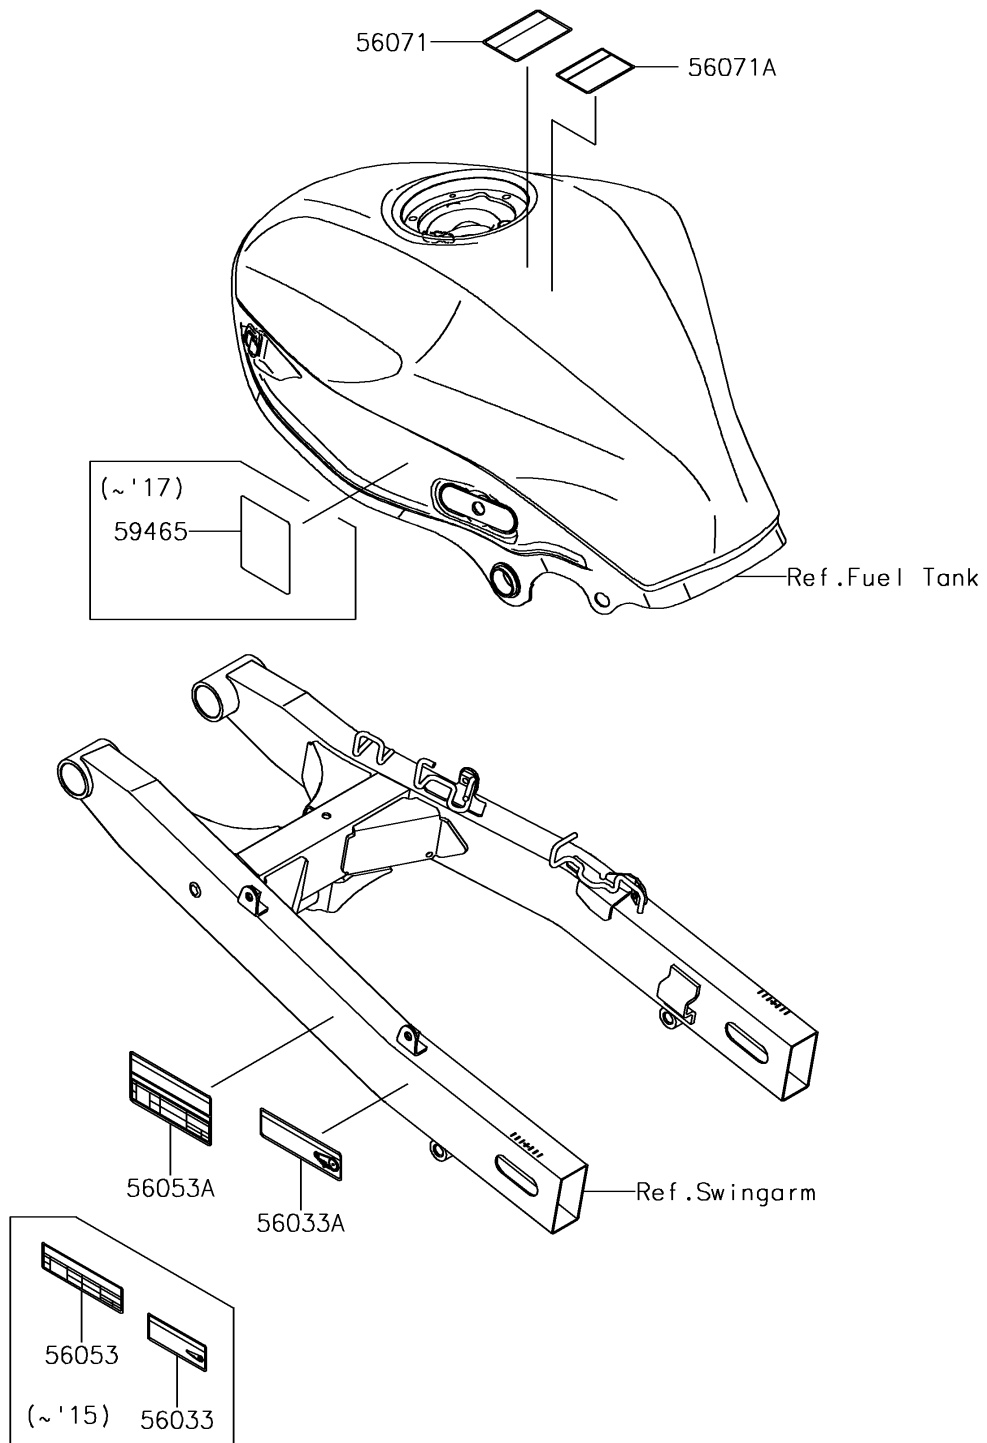

2016 Z250SL

PARTS DIAGRAM

Labels

F2860

2016 Z250SL

PARTS LIST

Labels

ITEM NAME

PART NUMBER

QUANTITY
