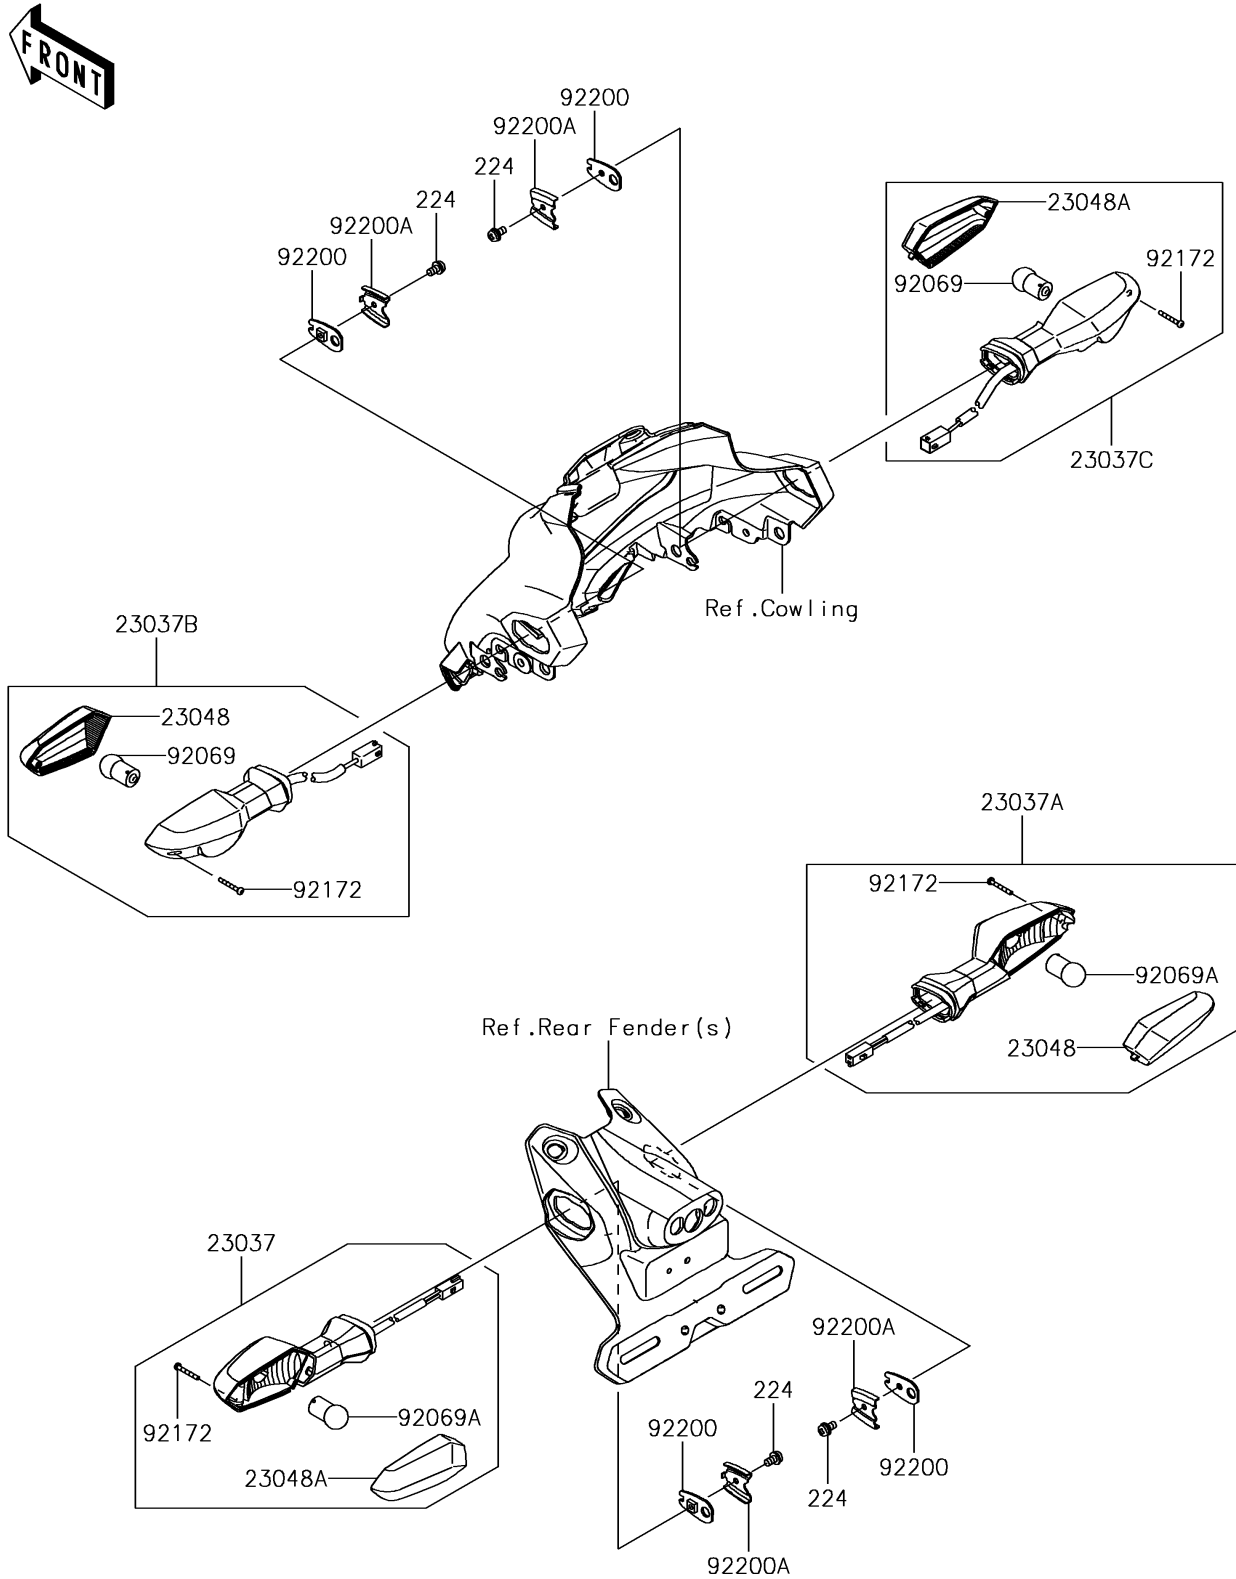

2018 Z250SL ABS

PARTS DIAGRAM

Turn Signals

F2730

2018 Z250SL ABS

PARTS LIST

Turn Signals

ITEM NAME

PART NUMBER

QUANTITY
