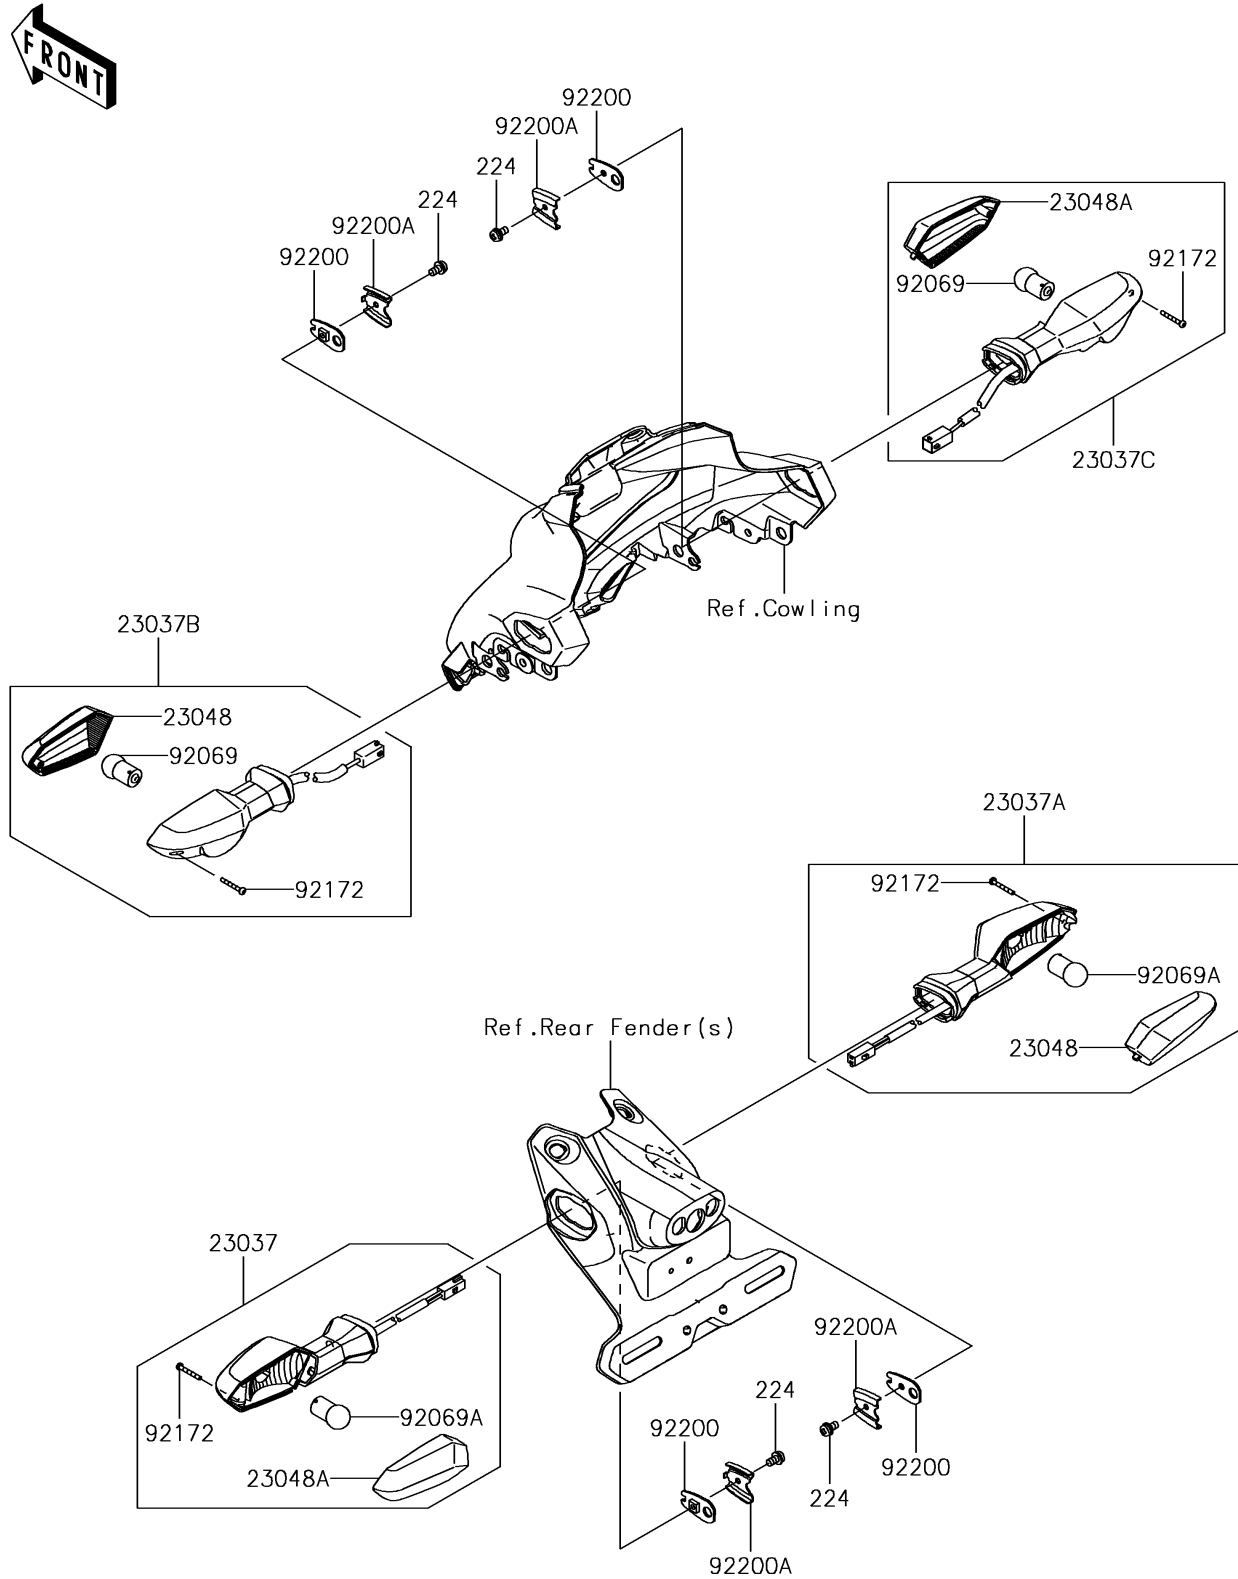

2017 Z250SL ABS

PARTS DIAGRAM

Turn Signals

F2730

2017 Z250SL ABS

PARTS LIST

Turn Signals

ITEM NAME

PART NUMBER

QUANTITY
