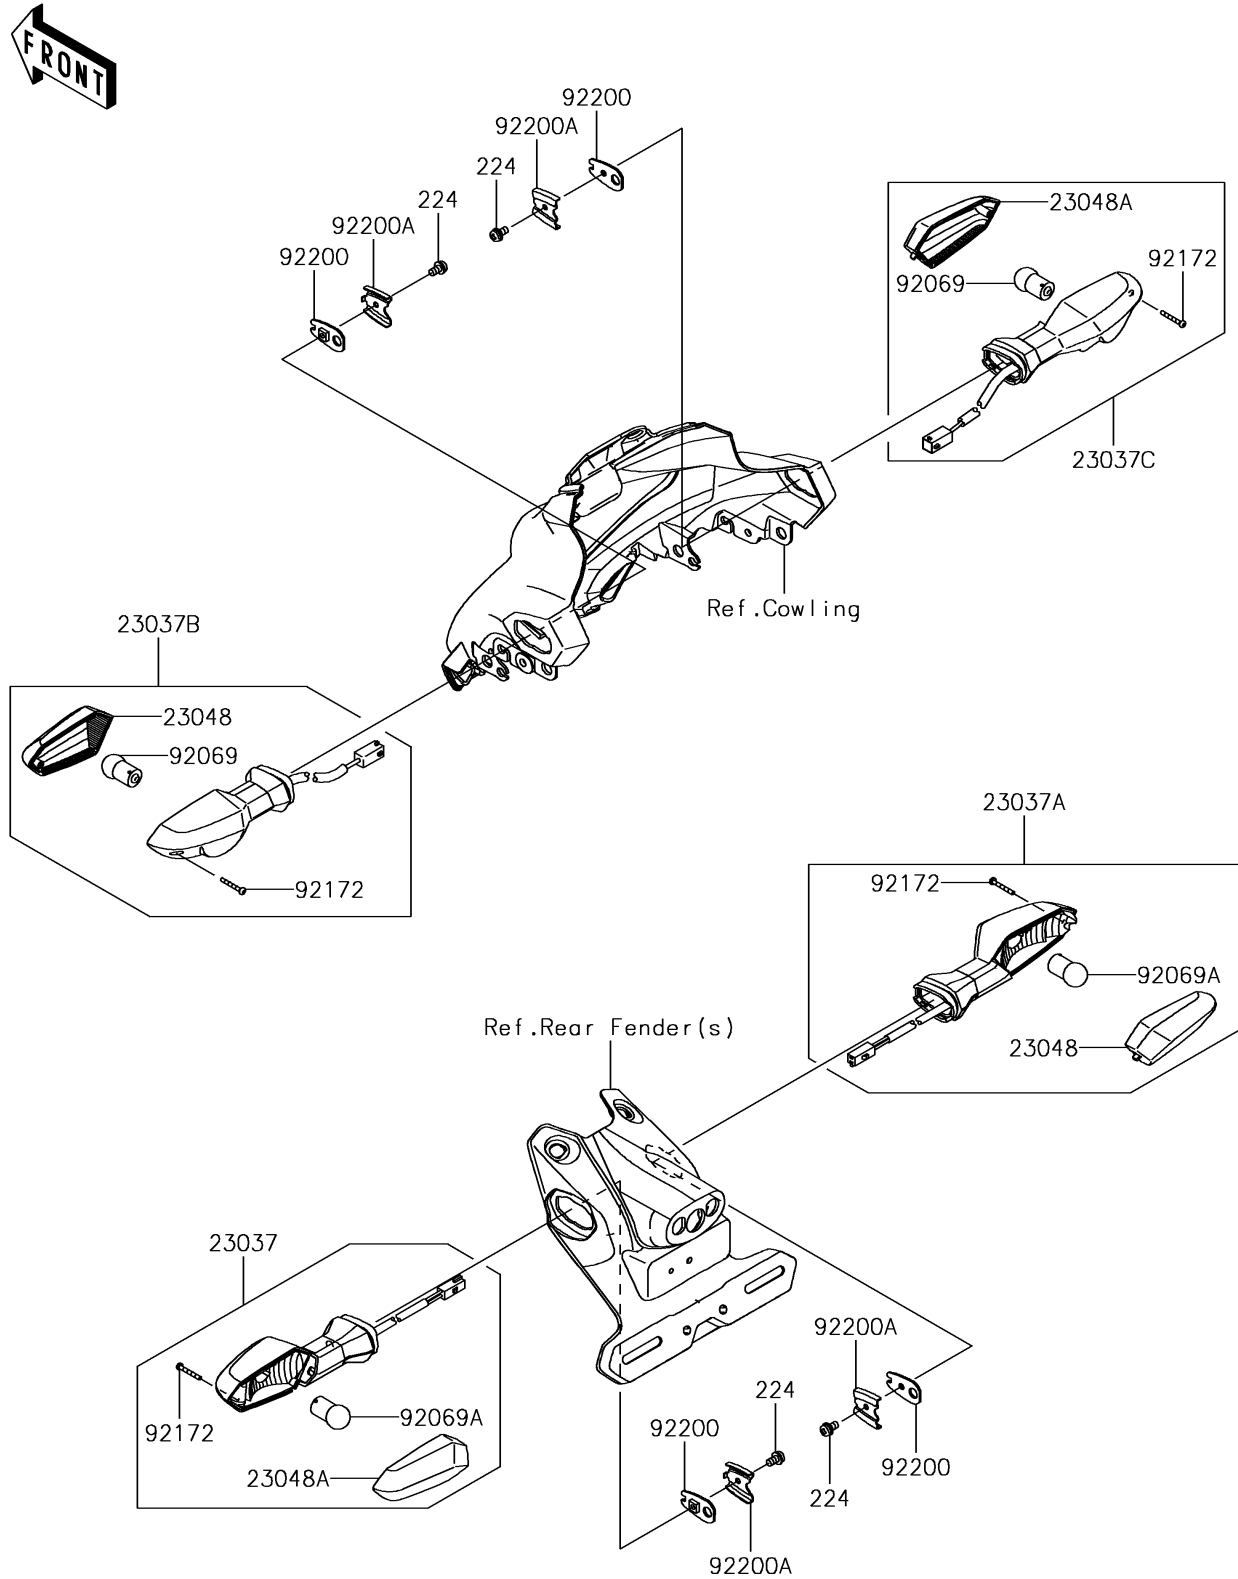

2016 Z250SL

PARTS DIAGRAM

Turn Signals

F2730

2016 Z250SL

PARTS LIST

Turn Signals

ITEM NAME

PART NUMBER

QUANTITY
