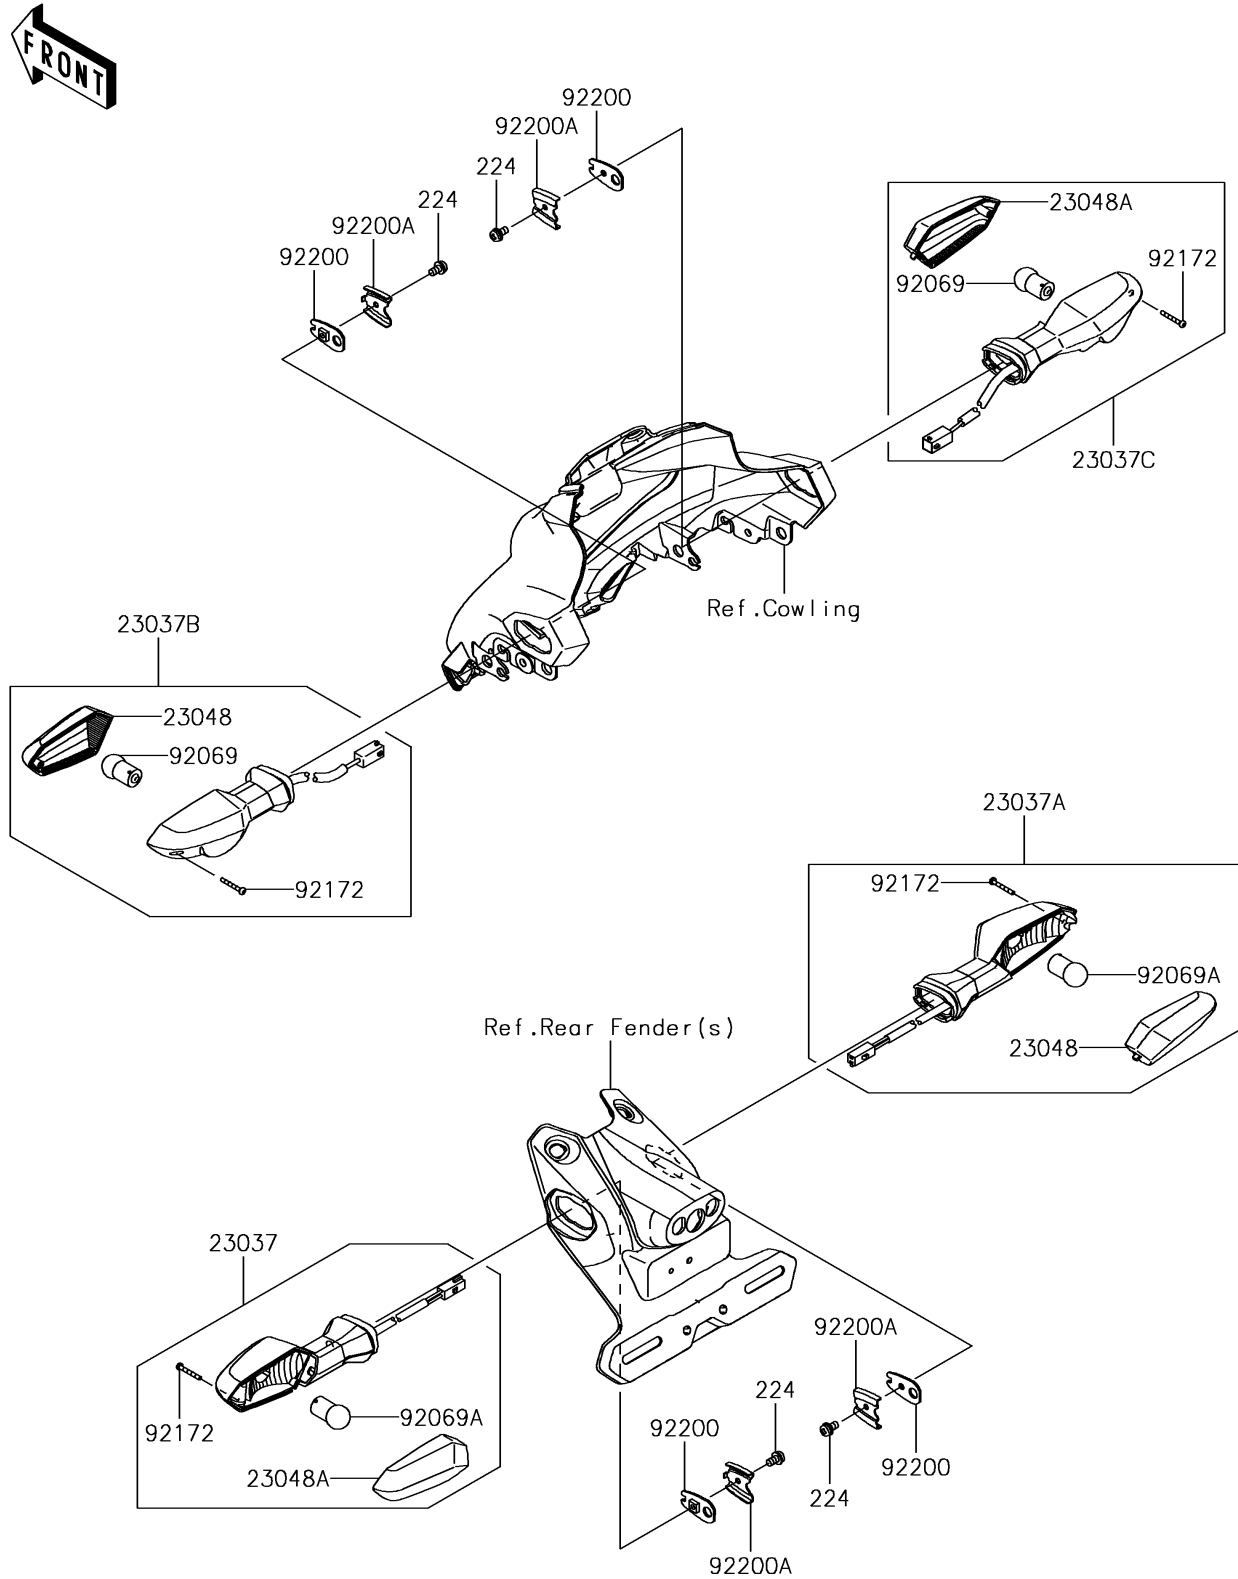

2015 Z250SL

PARTS DIAGRAM

Turn Signals

F2730

2015 Z250SL

PARTS LIST

Turn Signals

ITEM NAME

PART NUMBER

QUANTITY
