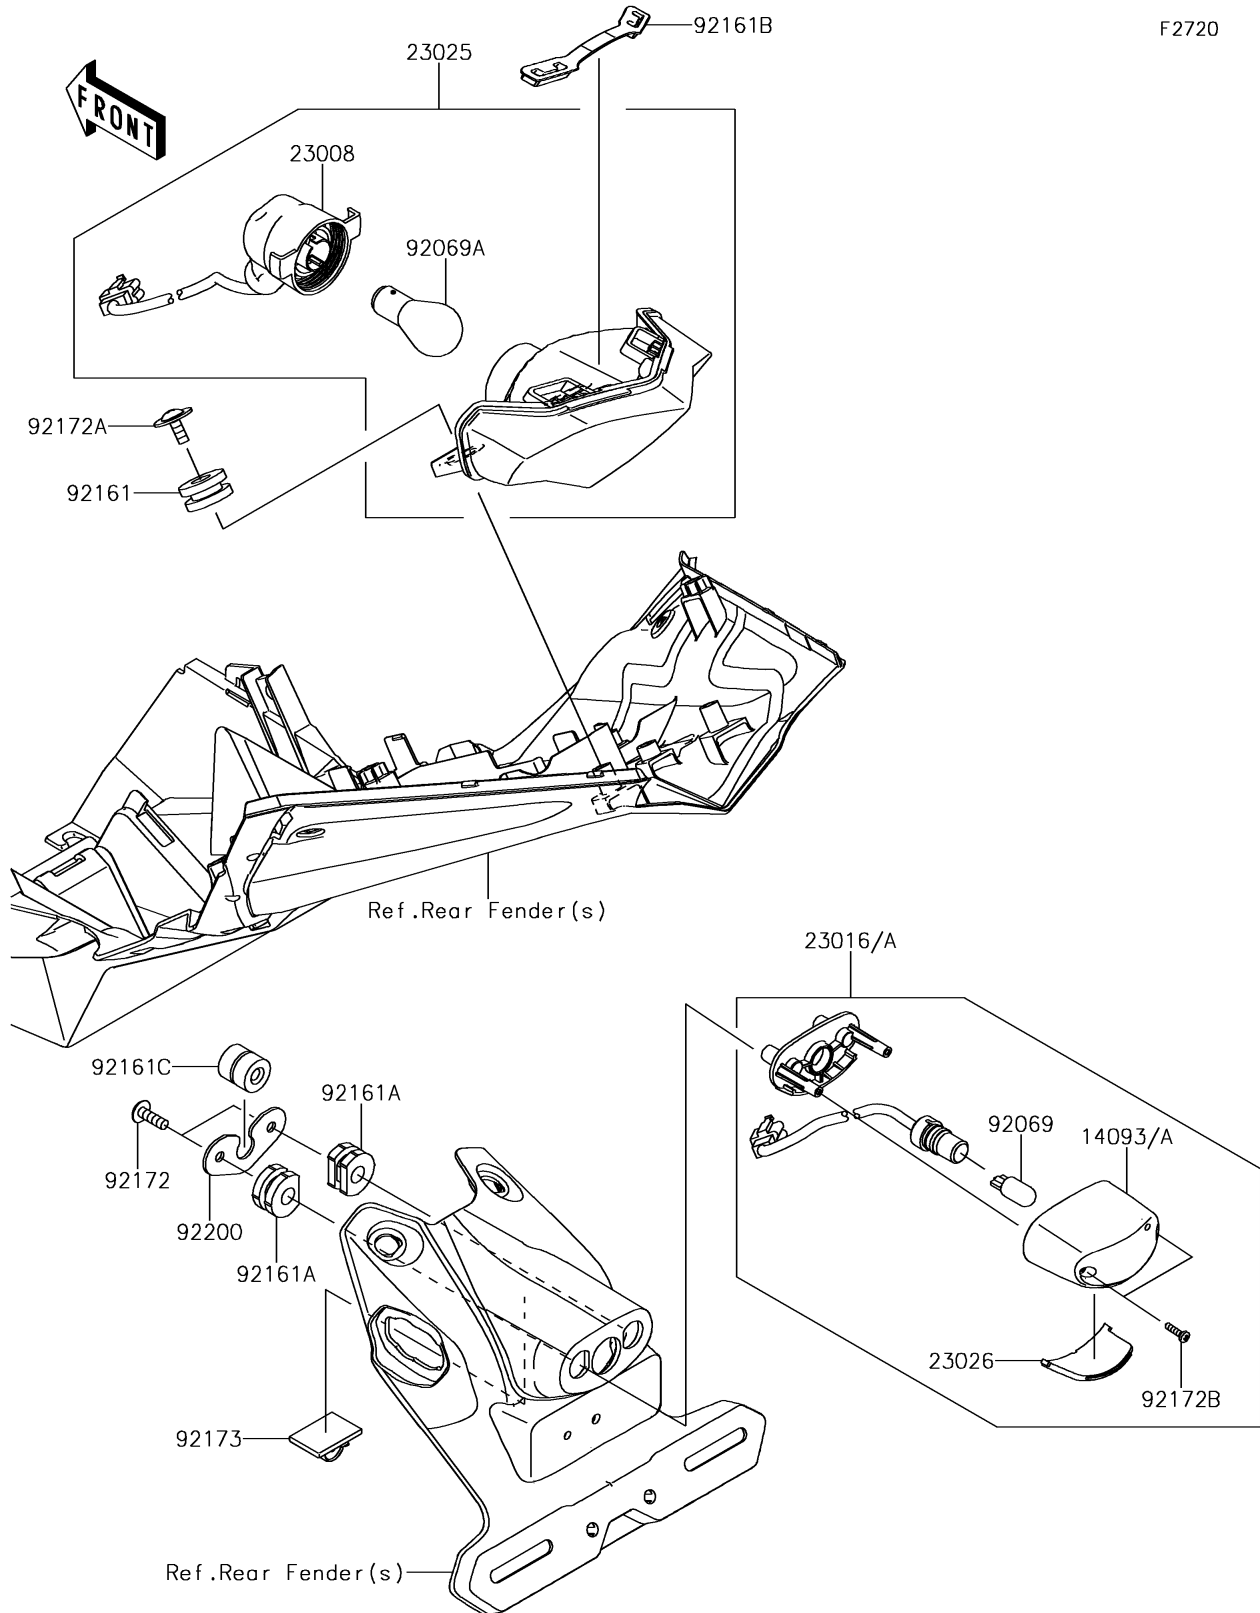

2018 Z250SL ABS

PARTS DIAGRAM

Taillight(s)

2018 Z250SL ABS

PARTS LIST

Taillight(s)

ITEM NAME

PART NUMBER

QUANTITY
