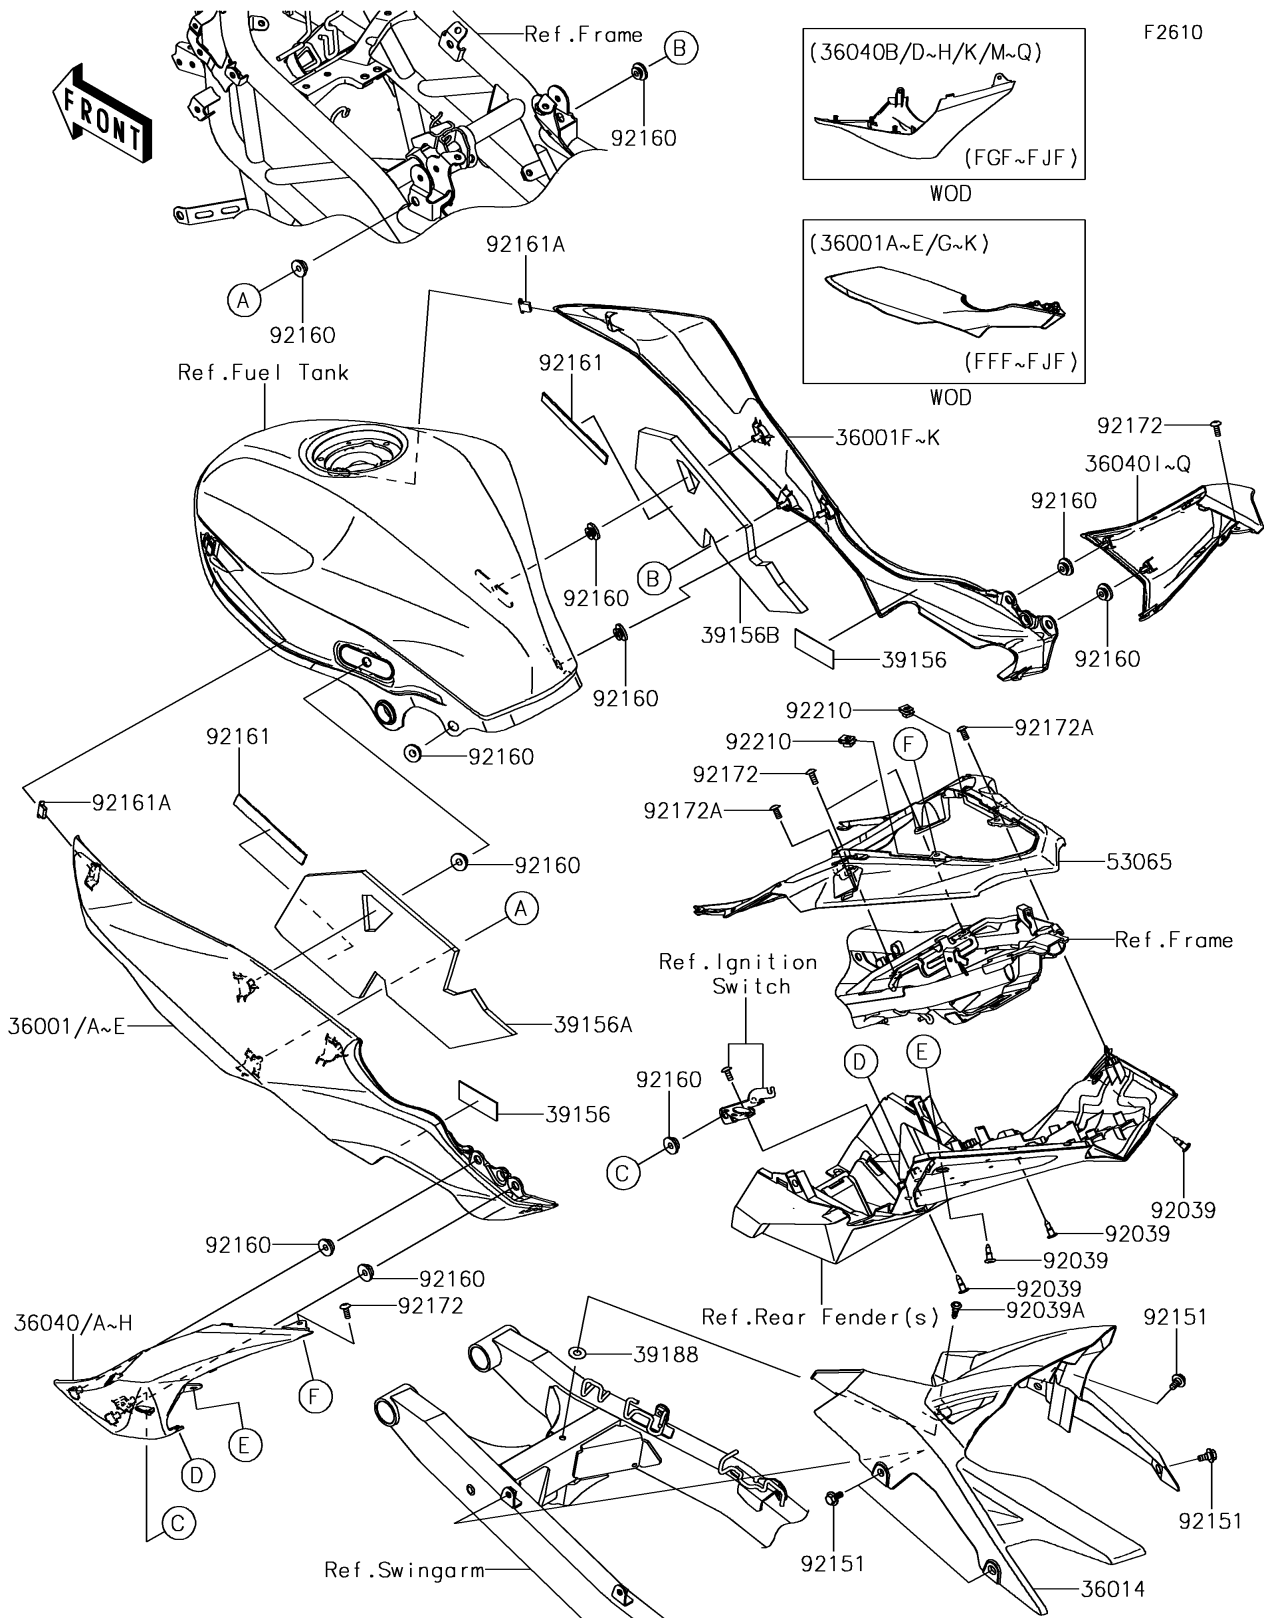

2018 Z250SL ABS

PARTS DIAGRAM

Side Covers/Chain Cover

2018 Z250SL ABS

PARTS LIST

Side Covers/Chain Cover

ITEM NAME

PART NUMBER

QUANTITY
