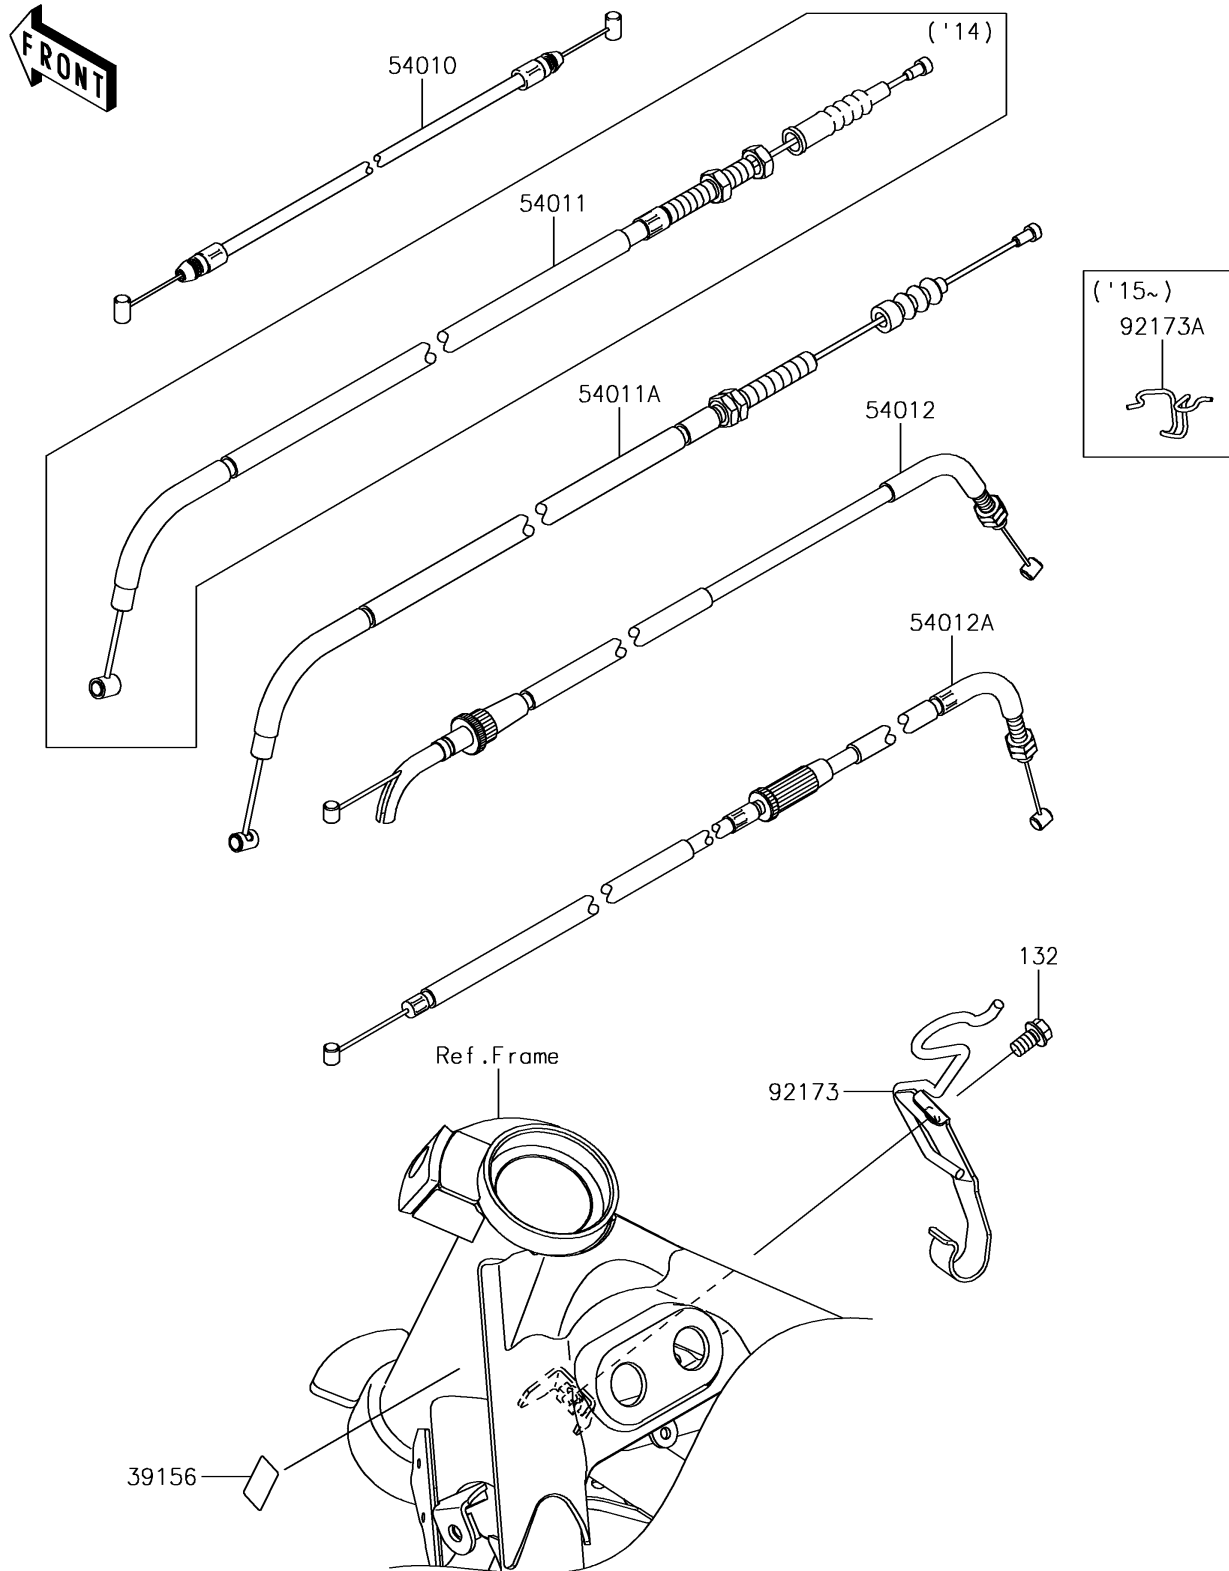

2018 Z250SL ABS

PARTS DIAGRAM

Cables

F2540

2018 Z250SL ABS

PARTS LIST

Cables

ITEM NAME

PART NUMBER

QUANTITY
