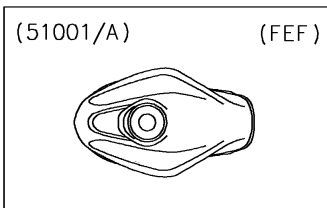

2016 Z250SL

PARTS DIAGRAM

Fuel Tank

WD

(51089)	Red
(51089A)	Gray
(51089B)	Black
(51089C)	Ebony
(51090)	Red
(51090A)	Gray
(51090B)	Blue
(51090C)	Ebony

WOD

(51001)	Orange
(51001A)	Green

2016 Z250SL