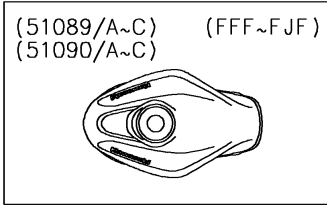

2016 Z250SL

PARTS DIAGRAM

Fuel Tank

WD

(51089)	Red
(51089A)	Gray
(51089B)	Black
(51089C)	Ebony
(51090)	Red
(51090A)	Gray
(51090B)	Blue
(51090C)	Ebony

WOD

(51001)	Orange
(51001A)	Green

2016 Z250SL