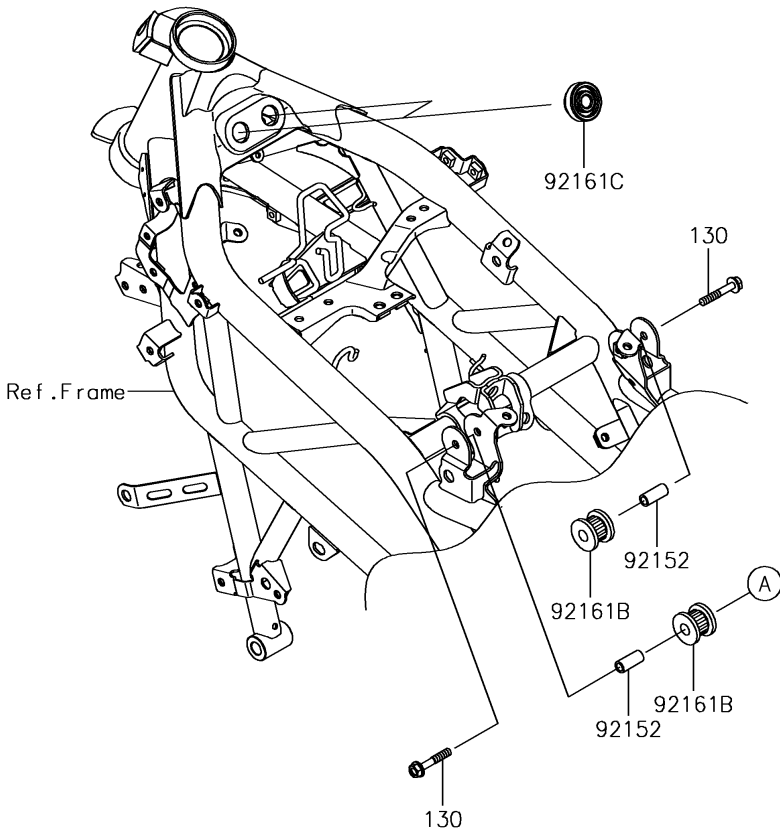

2016 Z250SL

PARTS DIAGRAM

Fuel Tank

WD

(51089)	Red
(51089A)	Gray
(51089B)	Black
(51089C)	Ebony
(51090)	Red
(51090A)	Gray
(51090B)	Blue
(51090C)	Ebony

WOD

(51001)	Orange
(51001A)	Green

2016 Z250SL

PARTS LIST

Fuel Tank

Kawasaki

Let the Good Times Roll®

ITEM NAME

PART NUMBER

QUANTITY
