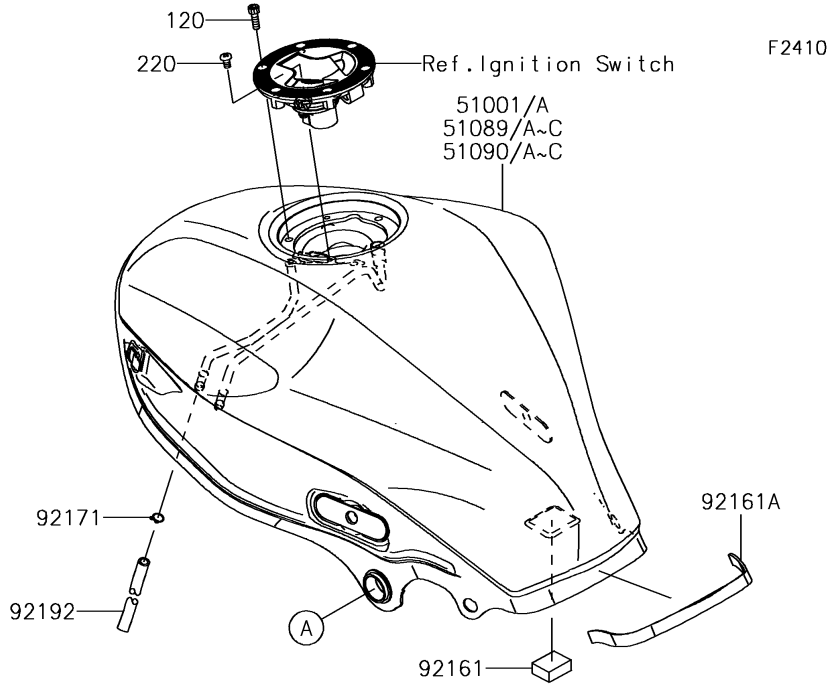

2016 Z250SL

PARTS DIAGRAM

Fuel Tank

WD

(51089)	Red
(51089A)	Gray
(51089B)	Black
(51089C)	Ebony
(51090)	Red
(51090A)	Gray
(51090B)	Blue
(51090C)	Ebony

WOD

(51001)	Orange
(51001A)	Green

2016 Z250SL

PARTS LIST

Fuel Tank

Kawasaki

Let the Good Times Roll®

ITEM NAME

PART NUMBER

QUANTITY
