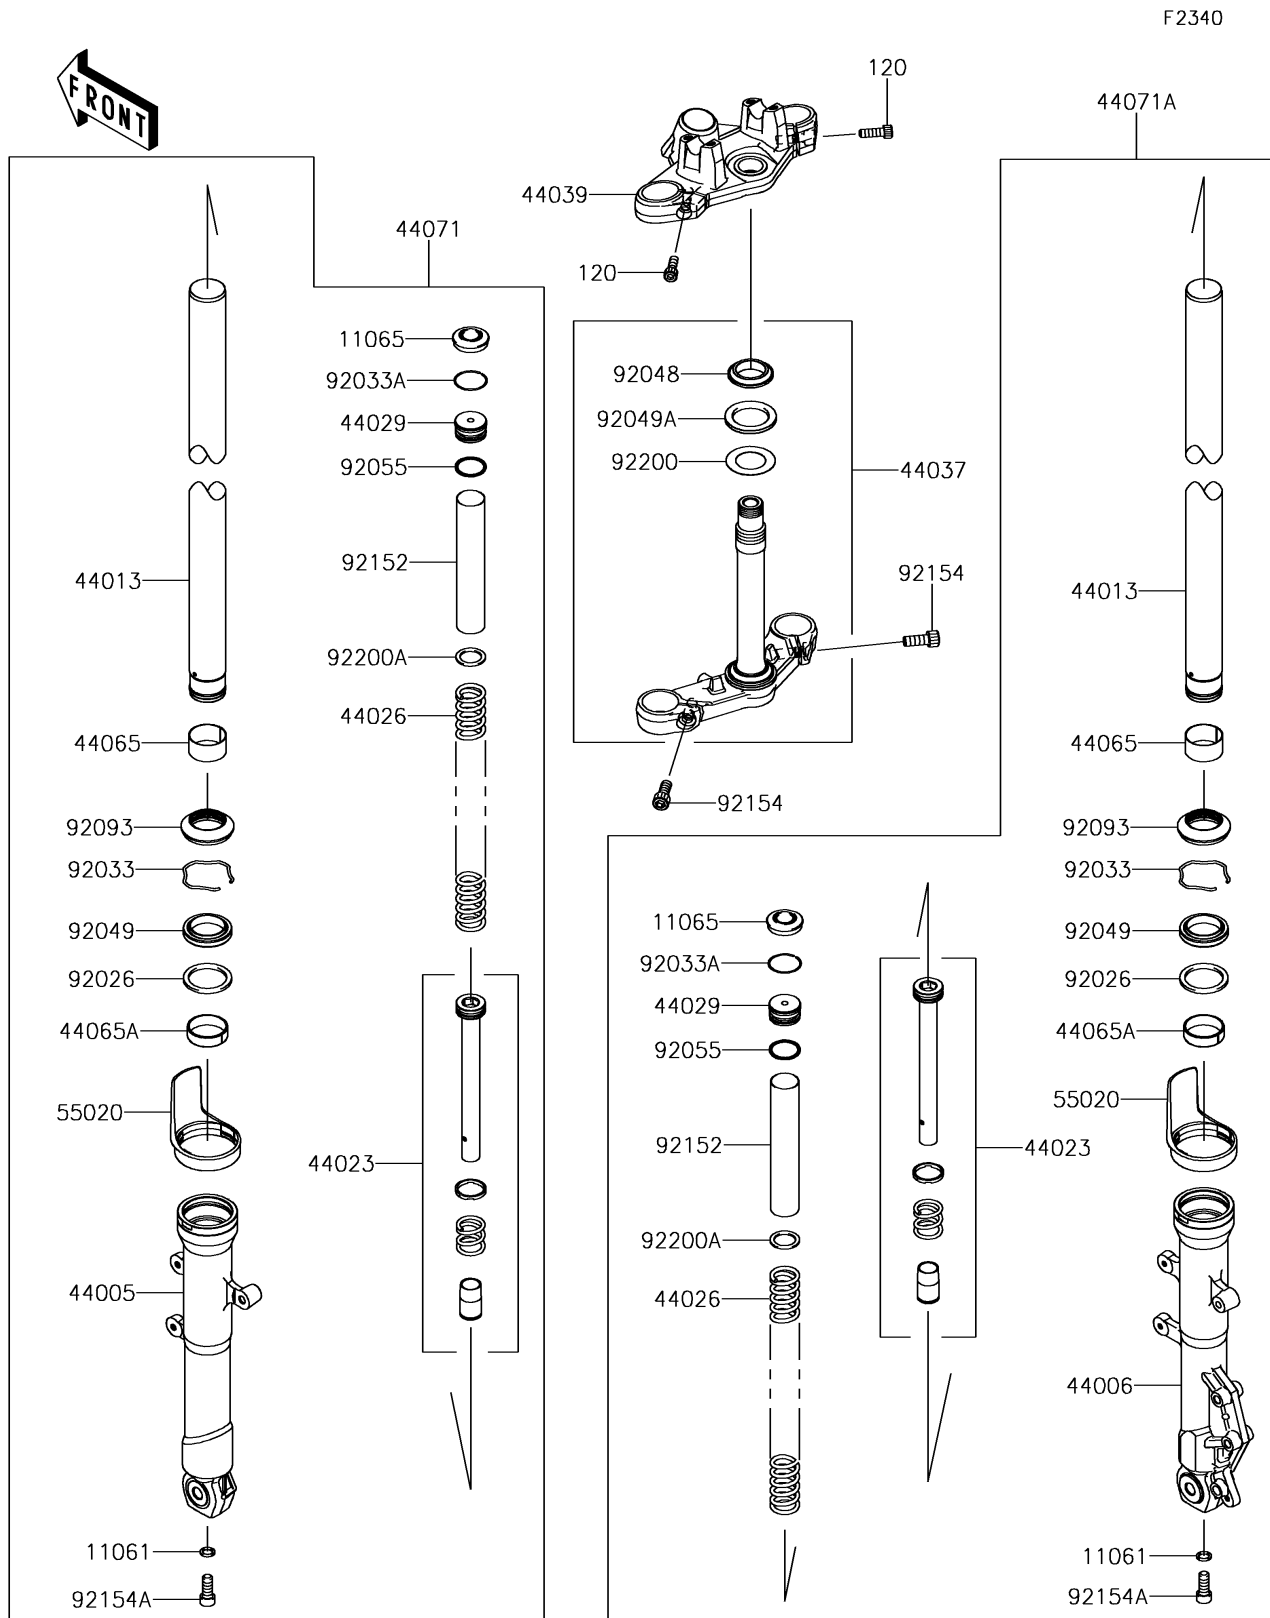

2018 Z250SL ABS

PARTS DIAGRAM

Front Fork

2018 Z250SL ABS

PARTS LIST

Front Fork

ITEM NAME

PART NUMBER

QUANTITY
