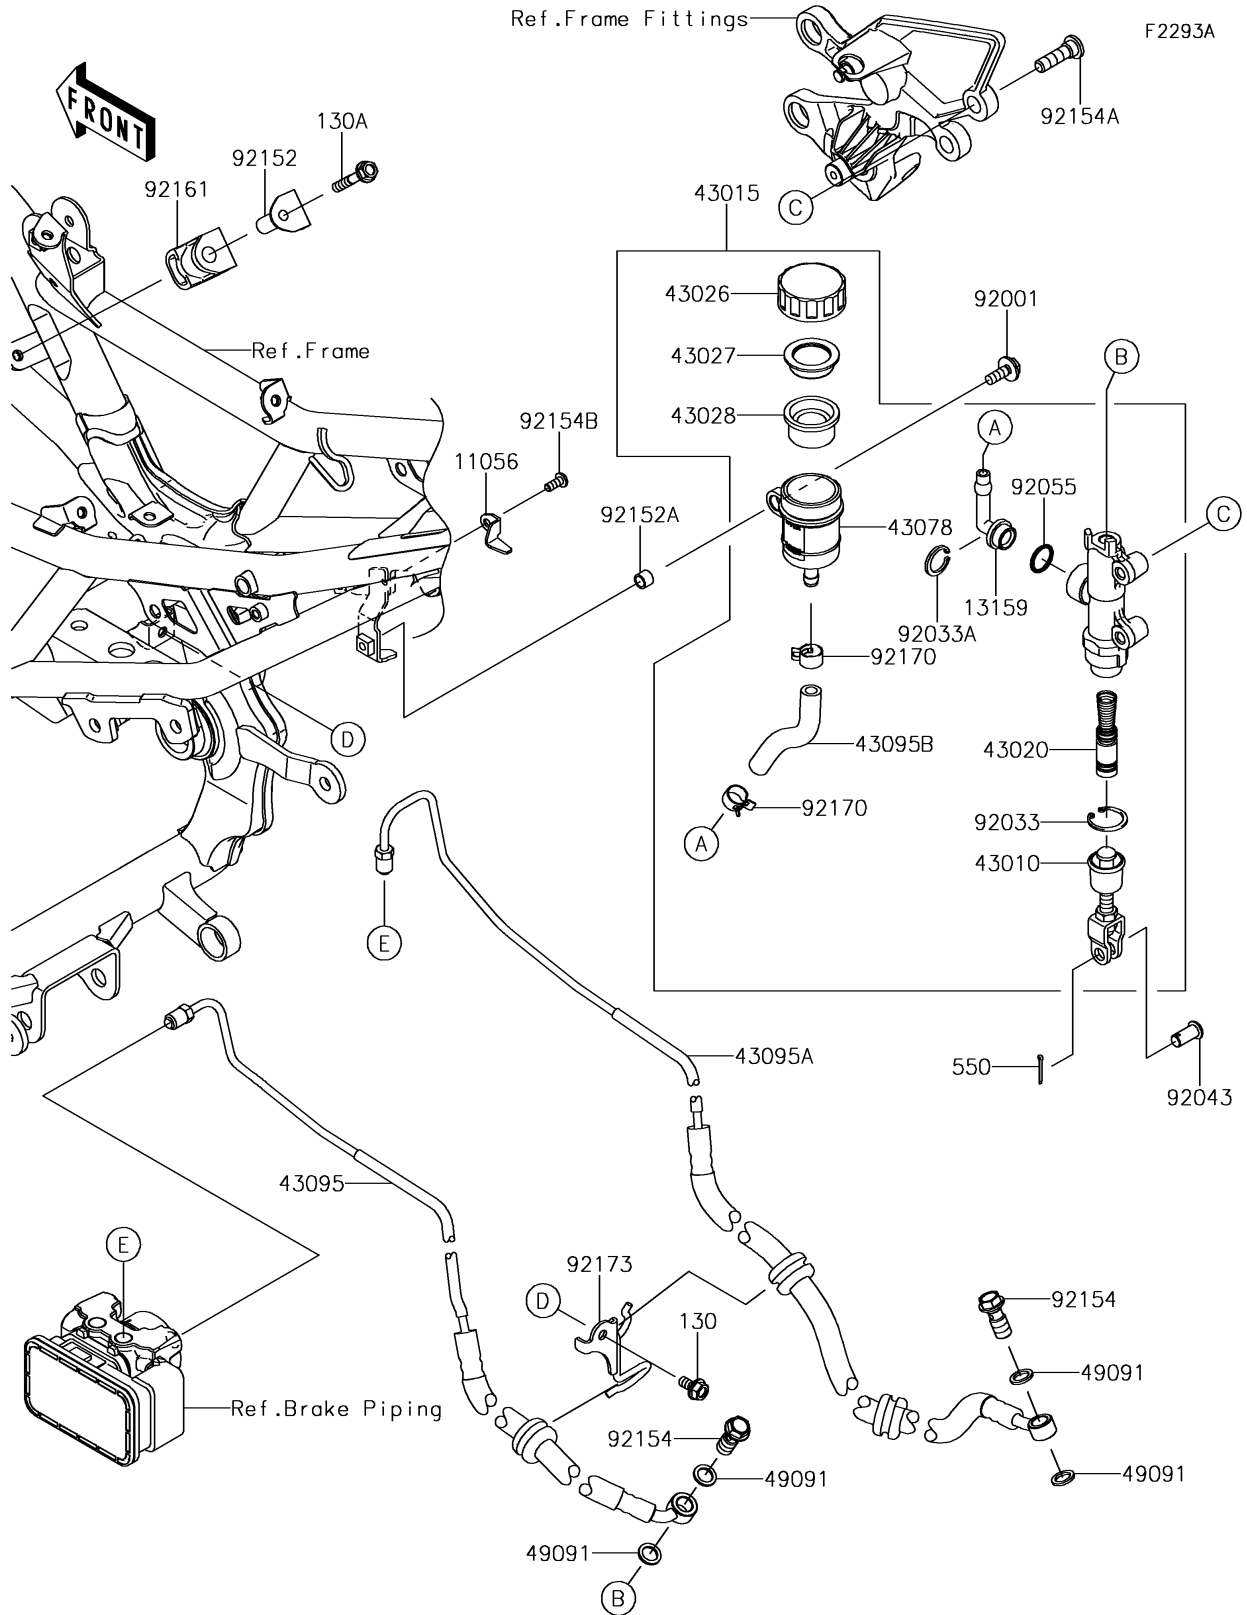

## PARTS DIAGRAM

### Rear Master Cylinder(FGF-FJF)

# 2018 Z250SL ABS

## PARTS LIST

Rear Master Cylinder(FGF-FJF)

**ITEM NAME**

**PART NUMBER**

**QUANTITY**

---