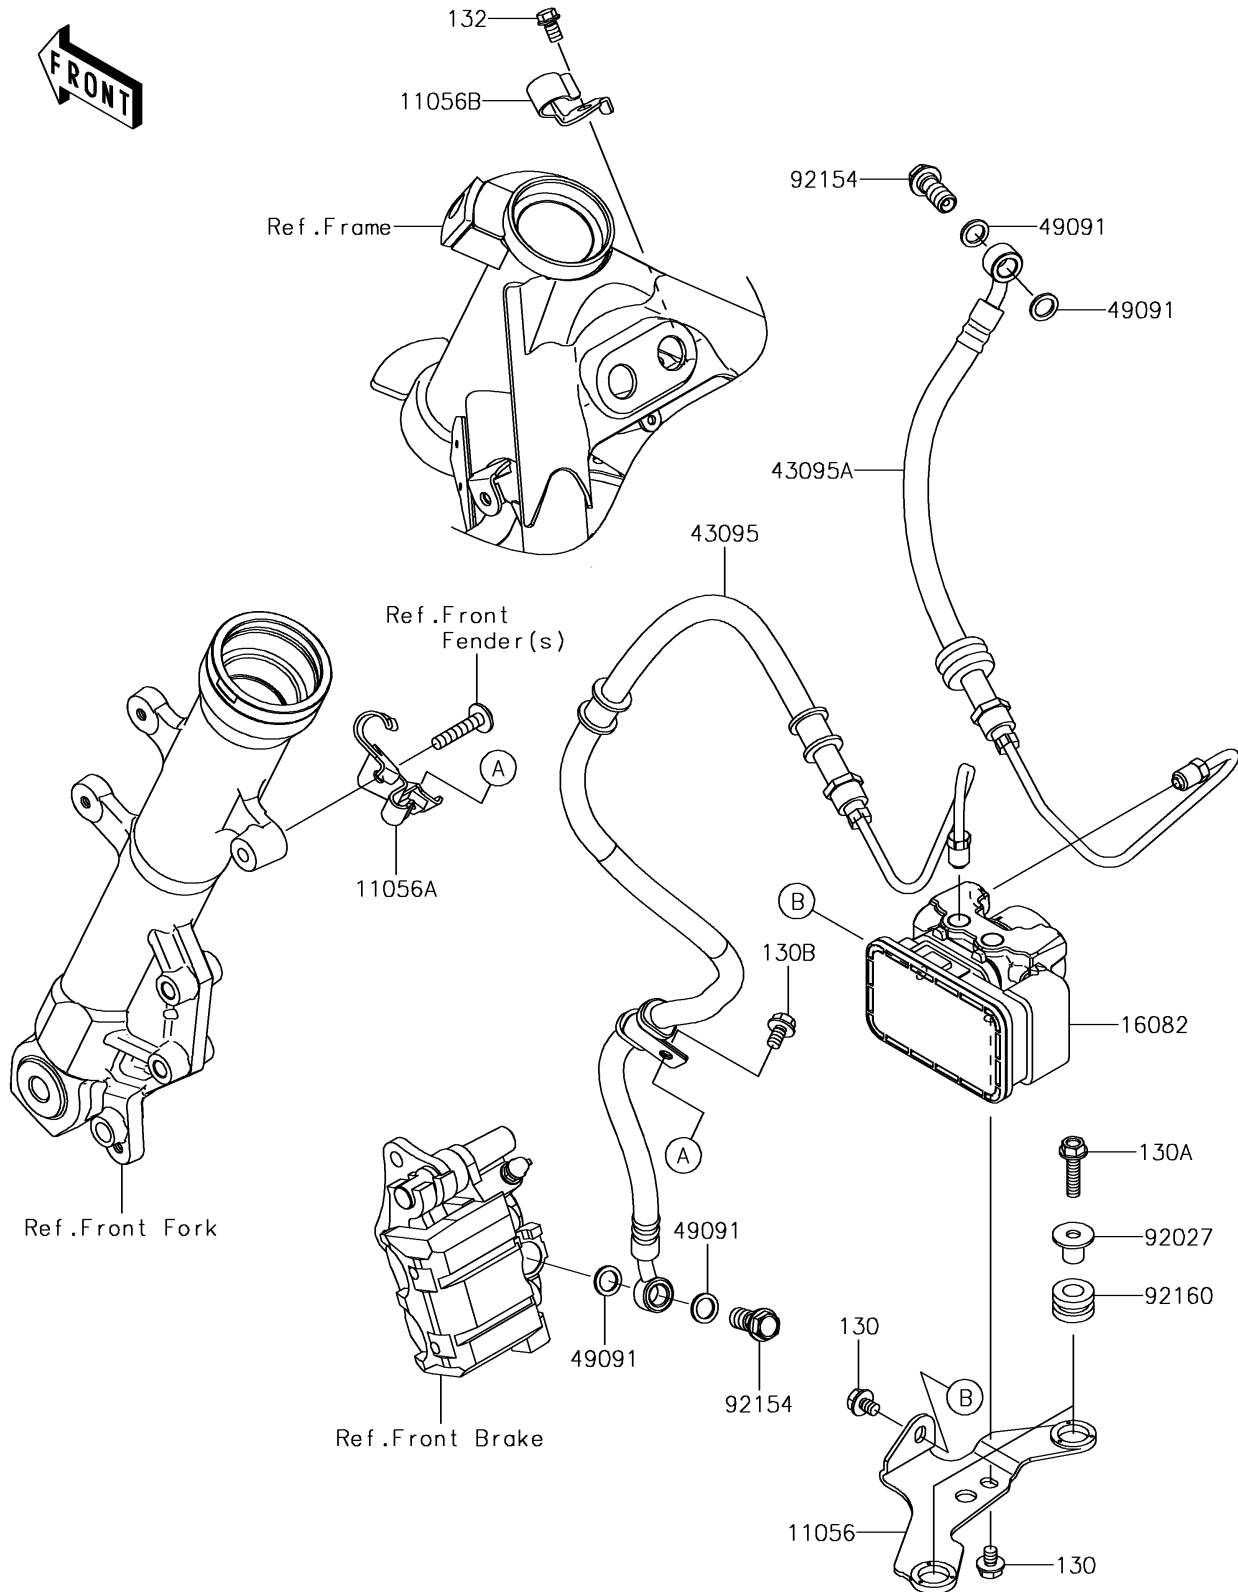

2016 Z250SL

PARTS DIAGRAM

Brake Piping

F2262

2016 Z250SL

PARTS LIST

Brake Piping

ITEM NAME

PART NUMBER

QUANTITY
