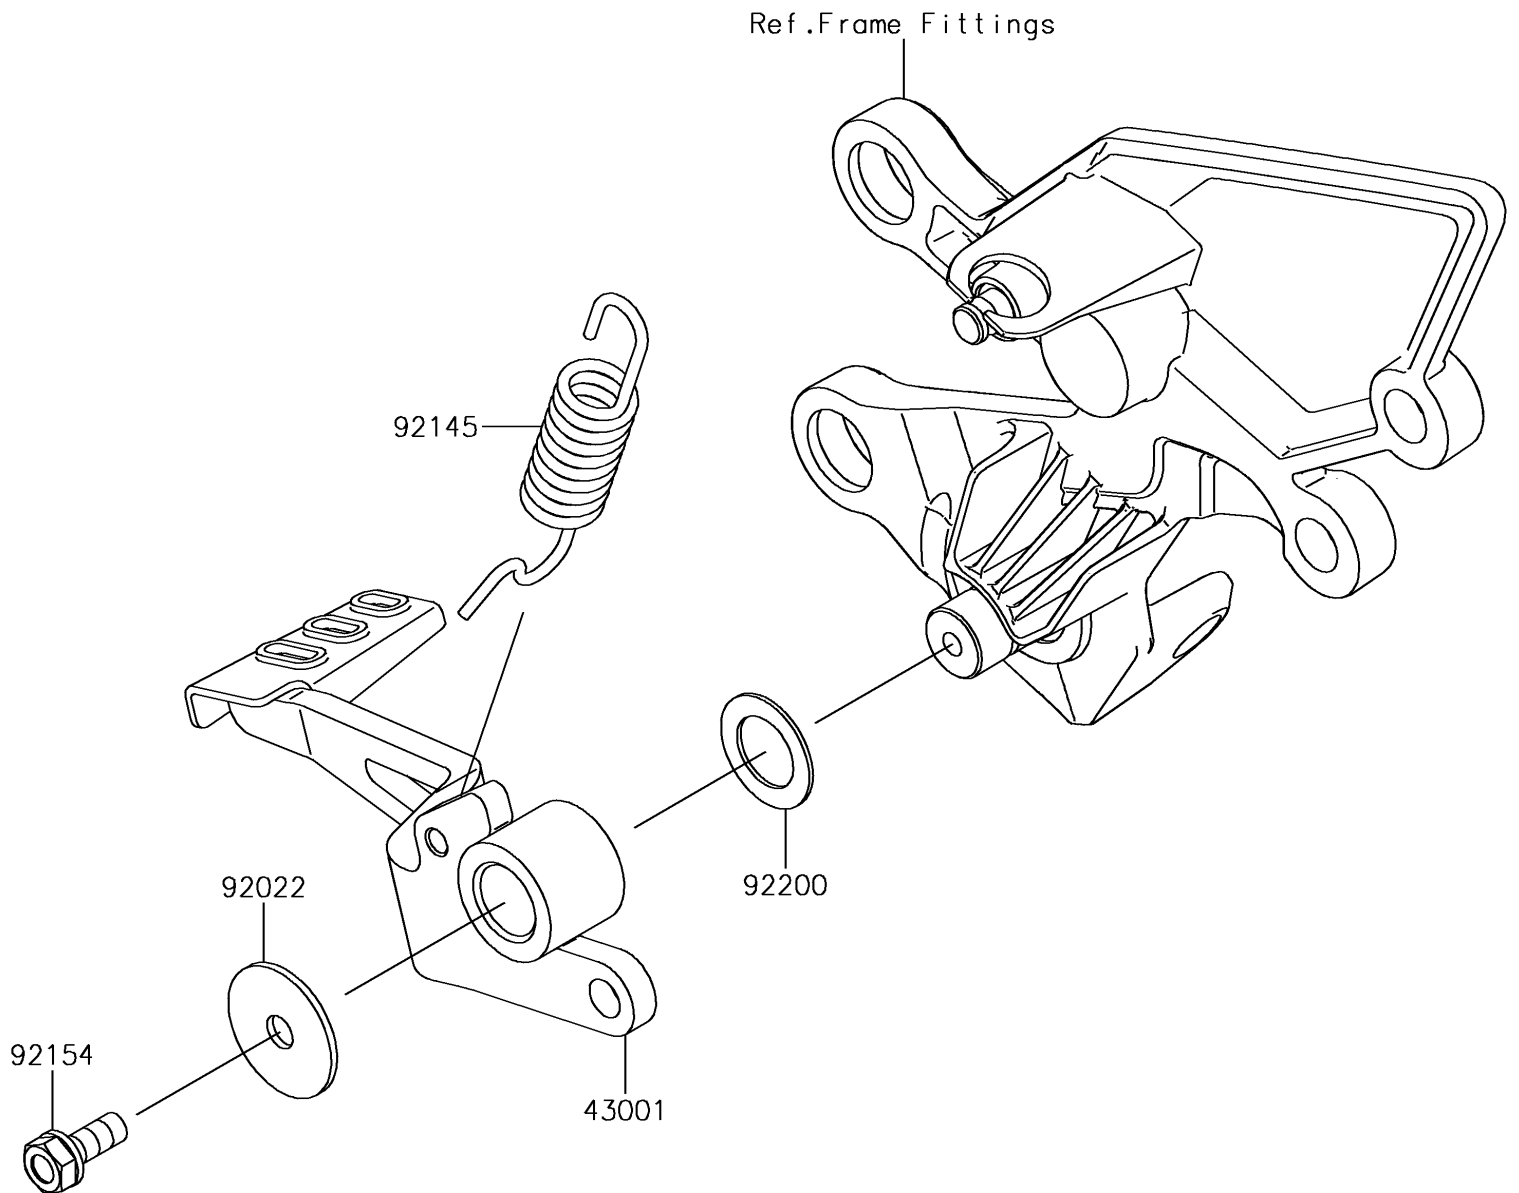

2016 Z250SL

PARTS DIAGRAM

Brake Pedal

F2260

2016 Z250SL

PARTS LIST

Brake Pedal

ITEM NAME

PART NUMBER

QUANTITY
