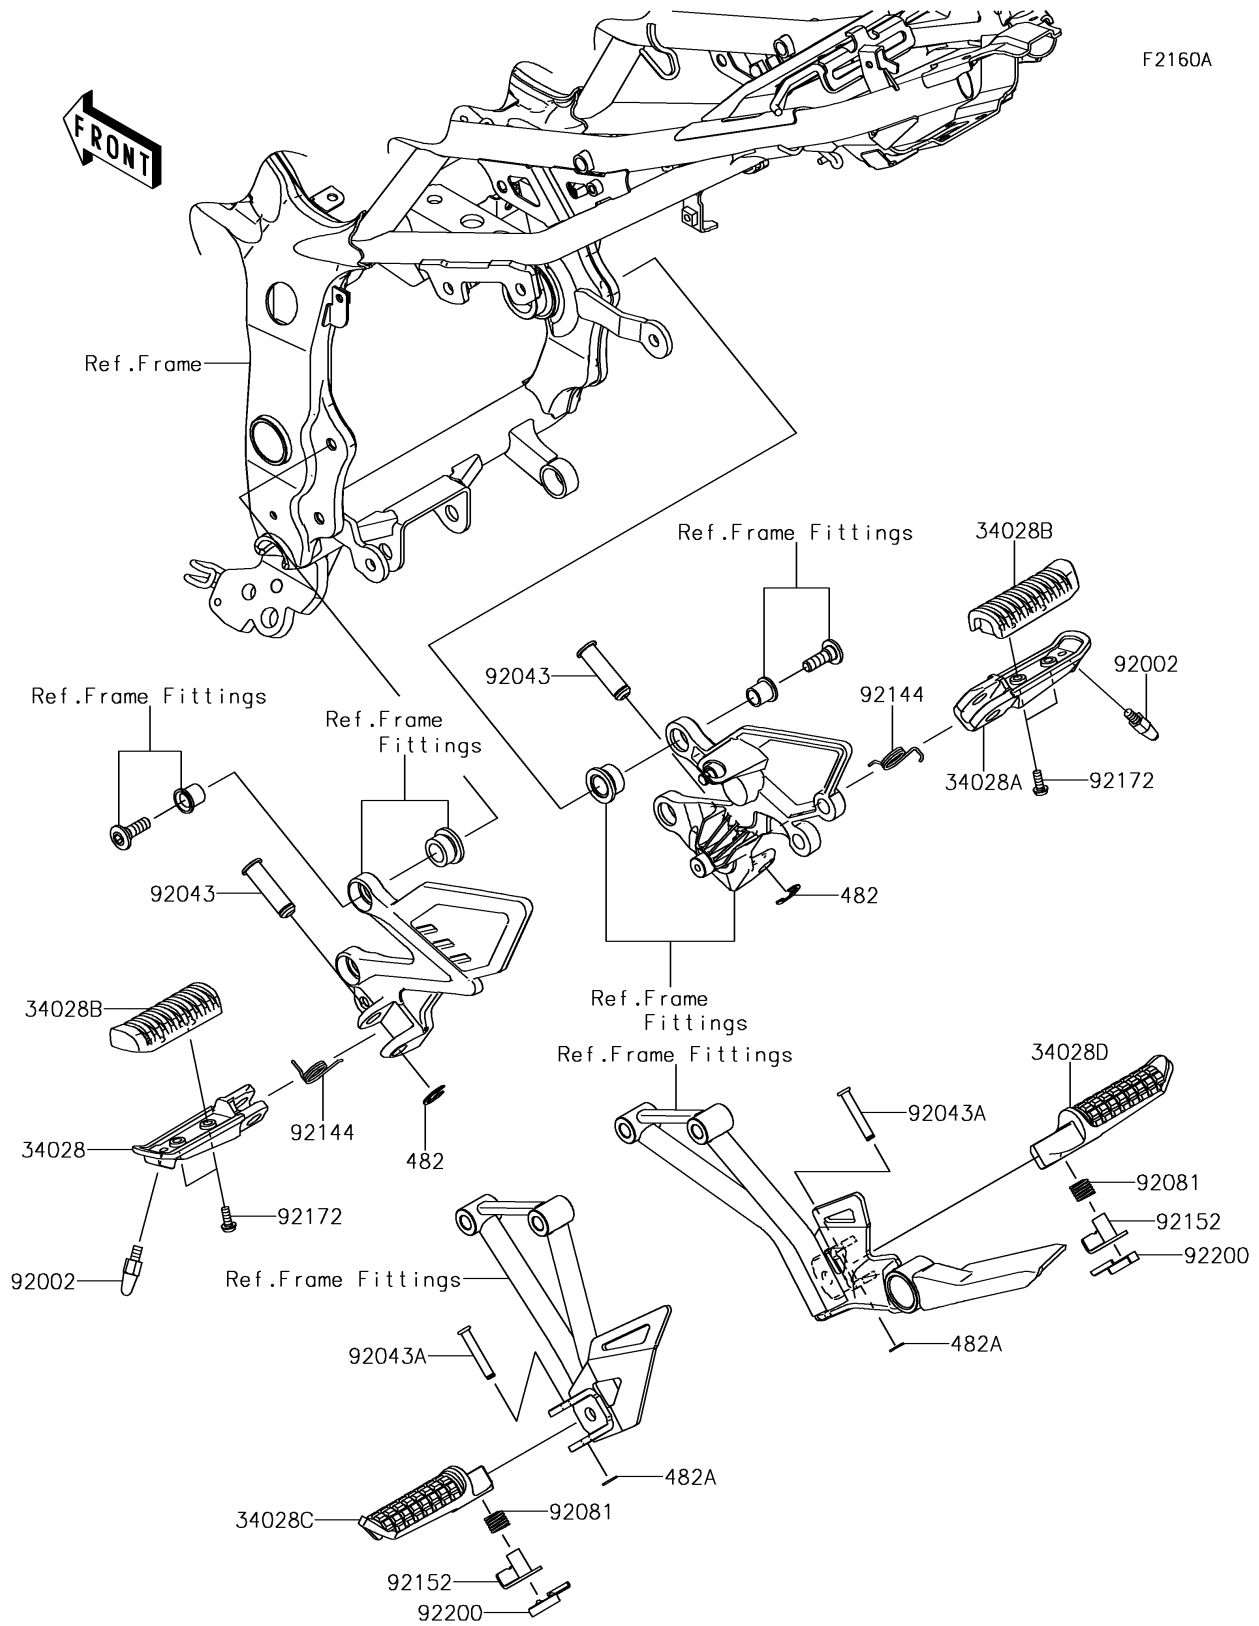

2018 Z250SL ABS

PARTS DIAGRAM

Footrests(FGF-FJF)

F2160A

2018 Z250SL ABS

PARTS LIST

Footrests(FGF-FJF)

ITEM NAME

PART NUMBER

QUANTITY
