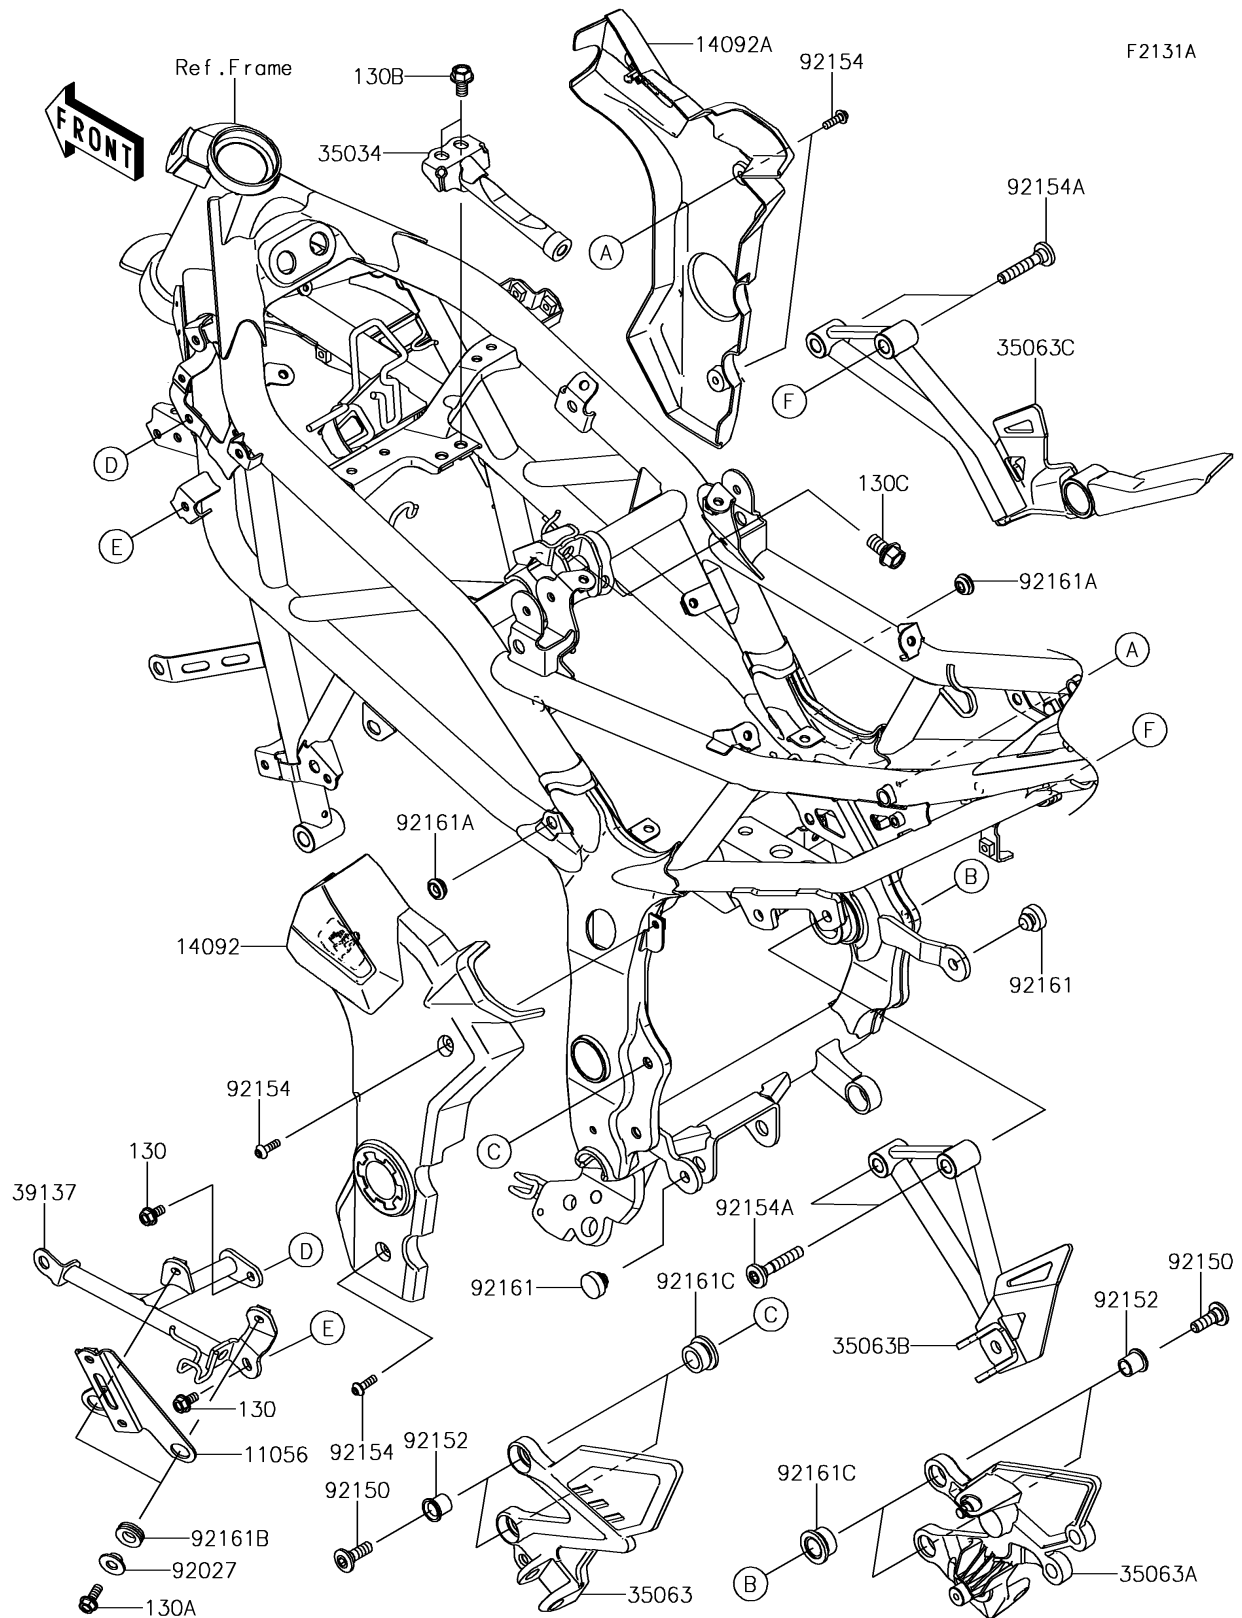

2016 Z250SL

PARTS DIAGRAM

Frame Fittings(FGF-FJF)

2016 Z250SL

PARTS LIST

Frame Fittings(FGF-FJF)

Kawasaki

Let the Good Times Roll®

ITEM NAME

PART NUMBER

QUANTITY
