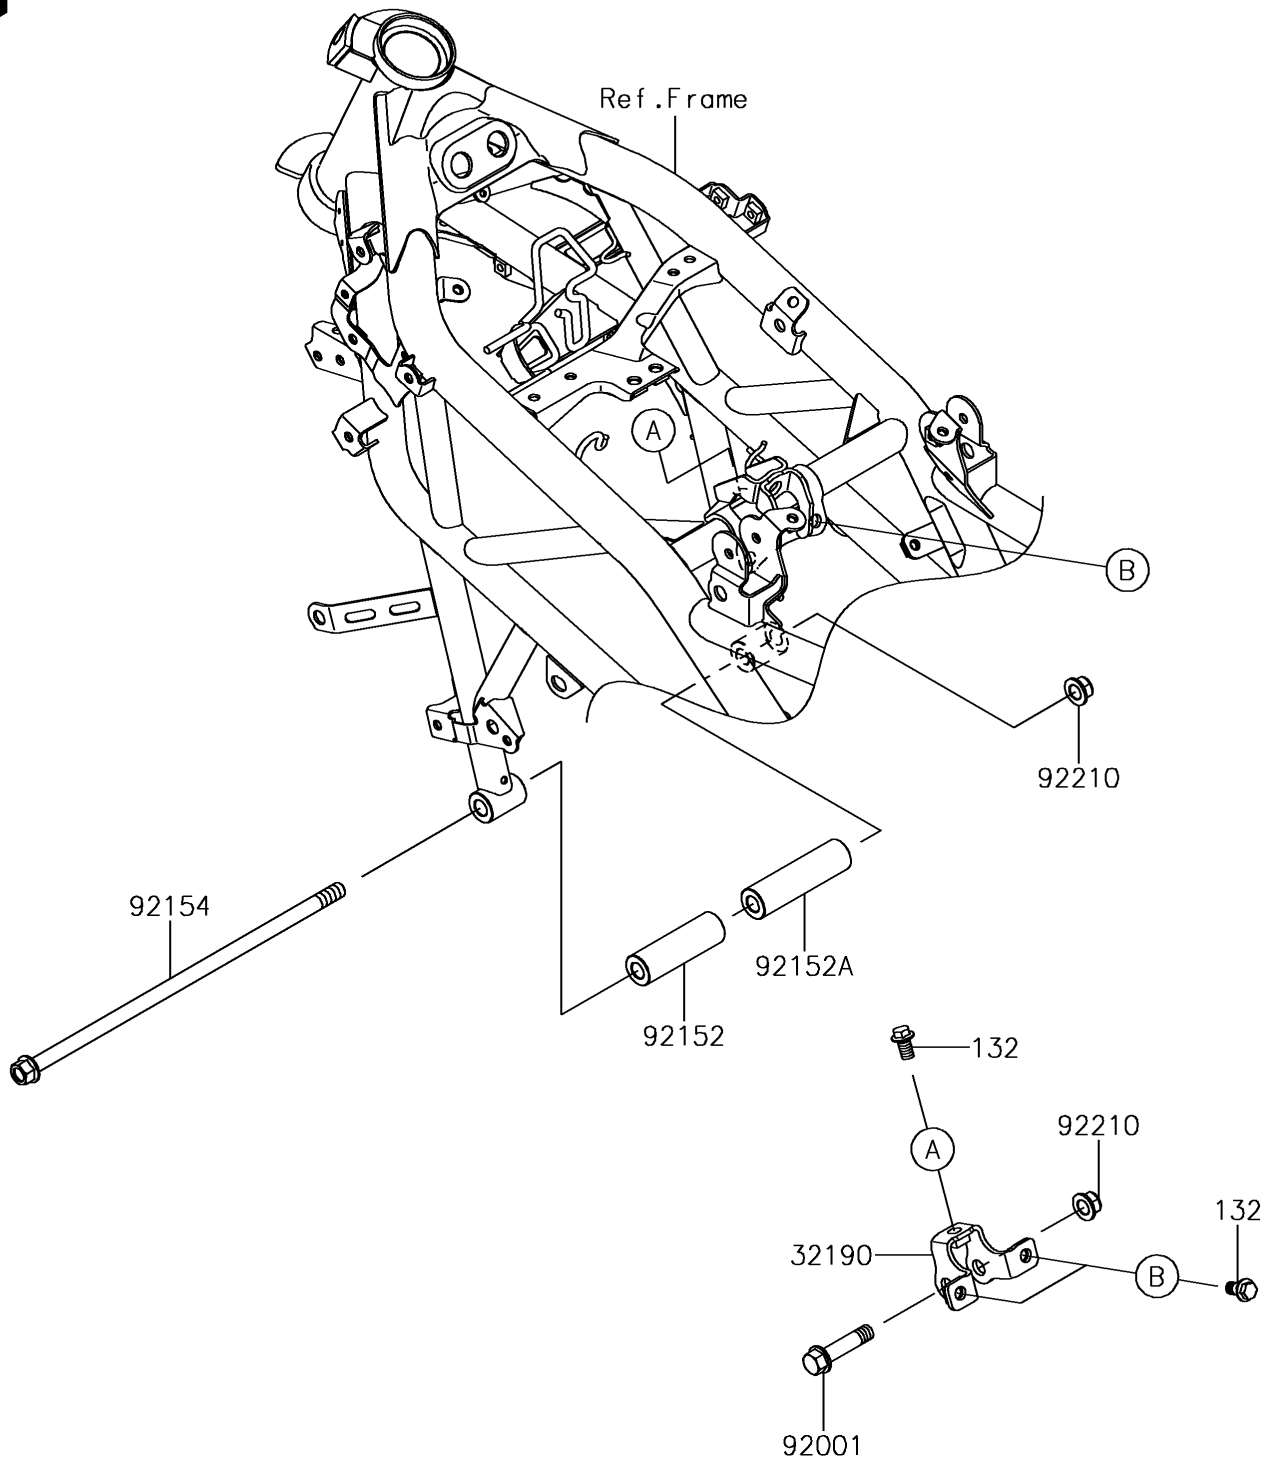

2017 Z250SL ABS

PARTS DIAGRAM

Engine Mount

F2122

2017 Z250SL ABS

PARTS LIST

Engine Mount

Kawasaki

Let the Good Times Roll®

ITEM NAME

PART NUMBER

QUANTITY
