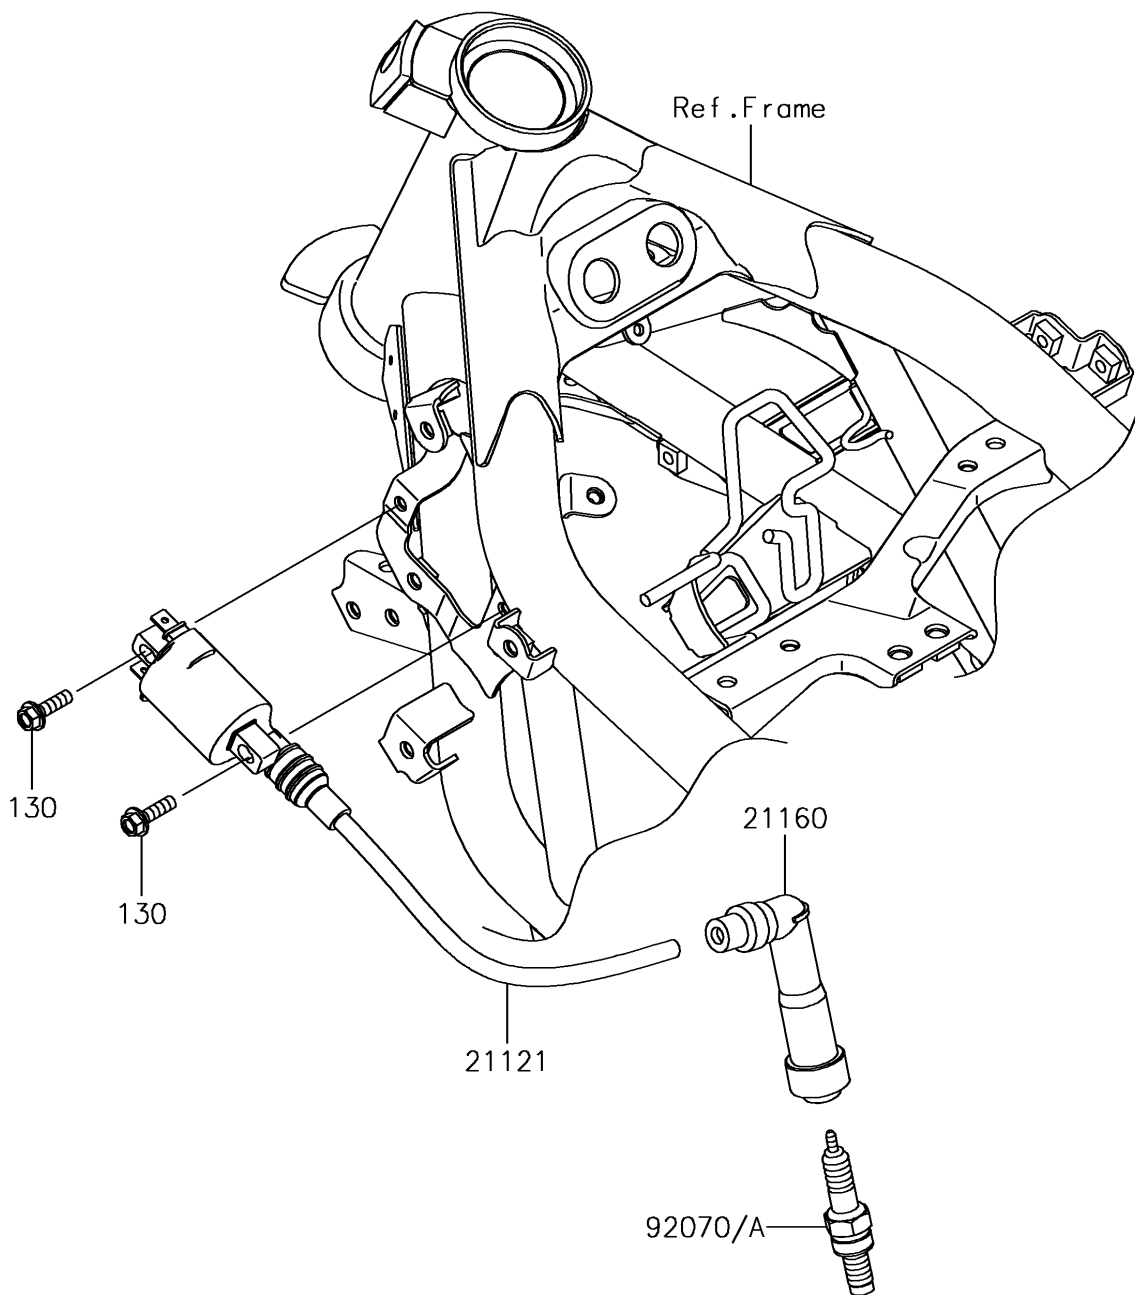

2016 Z250SL

PARTS DIAGRAM

Ignition System

E1830

2016 Z250SL

PARTS LIST

Ignition System

Kawasaki

Let the Good Times Roll®

ITEM NAME

PART NUMBER

QUANTITY
