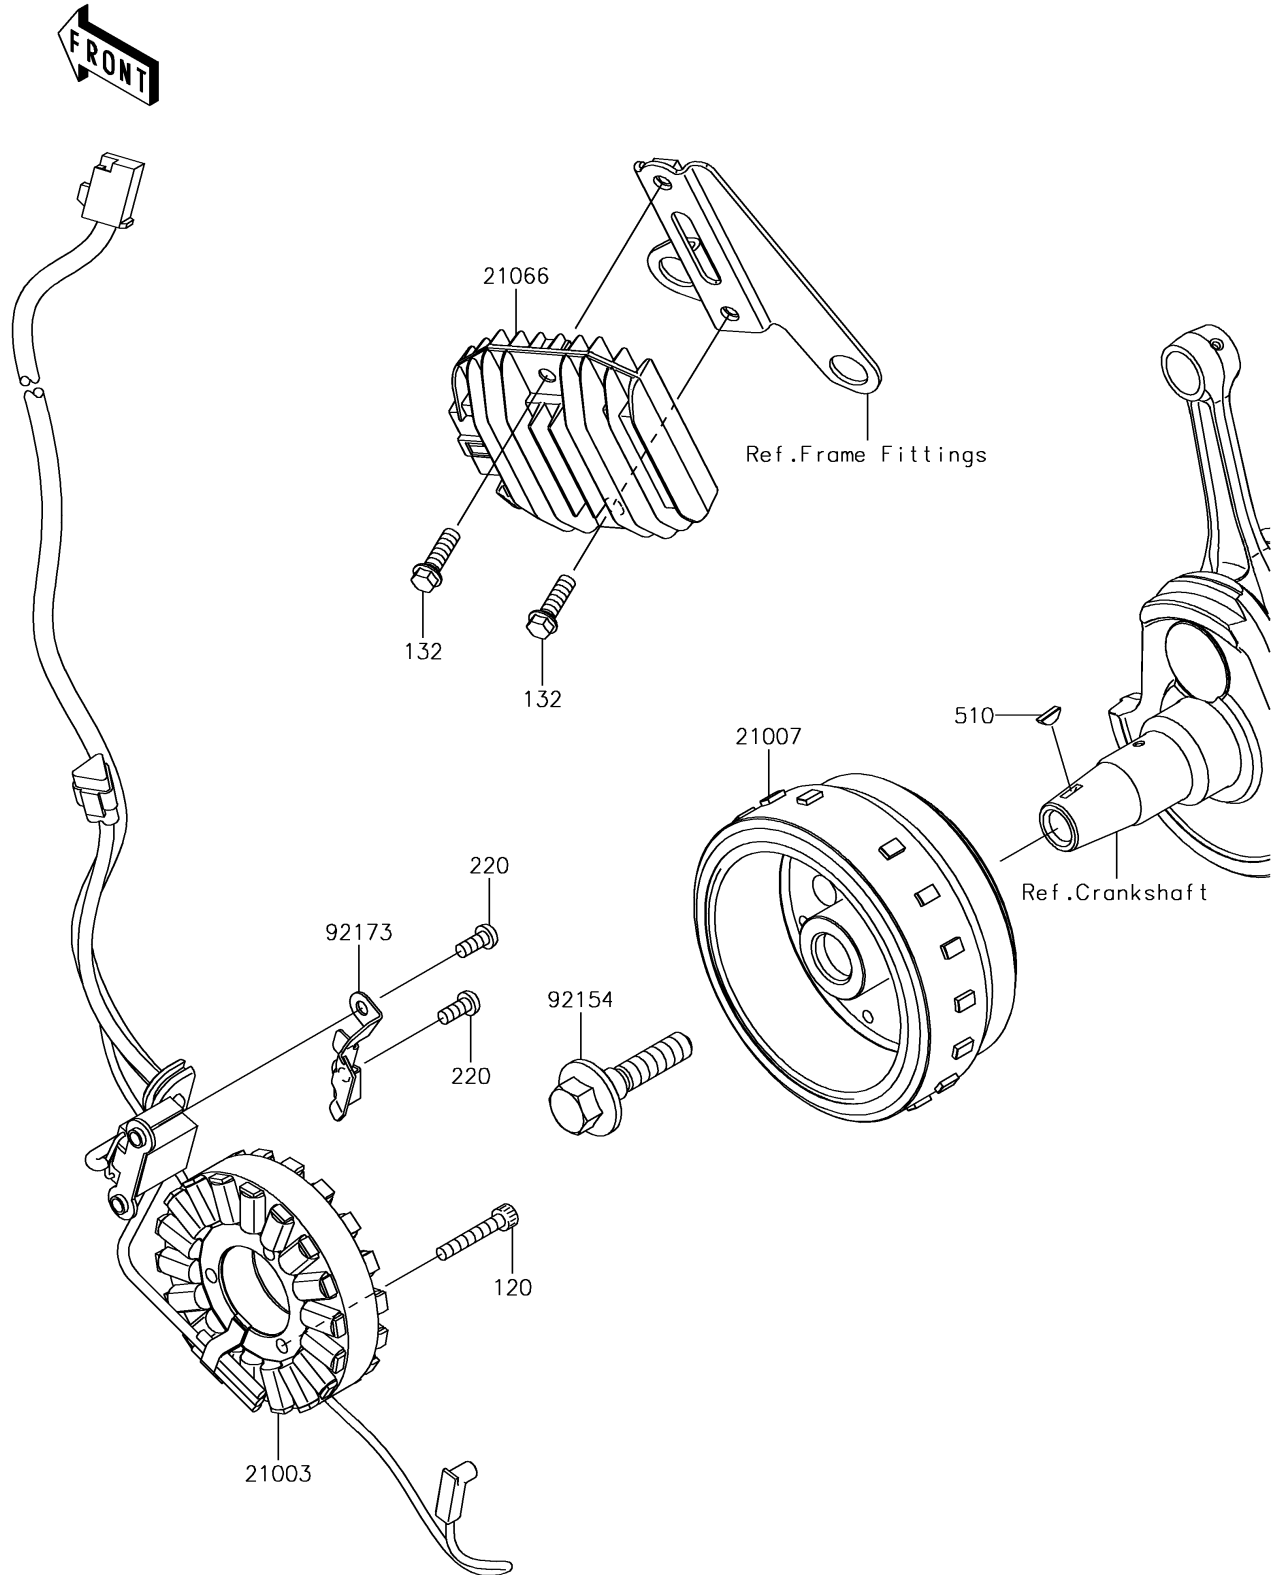

2016 Z250SL

PARTS DIAGRAM

Generator

E1810

2016 Z250SL

PARTS LIST

Generator

ITEM NAME

PART NUMBER

QUANTITY
