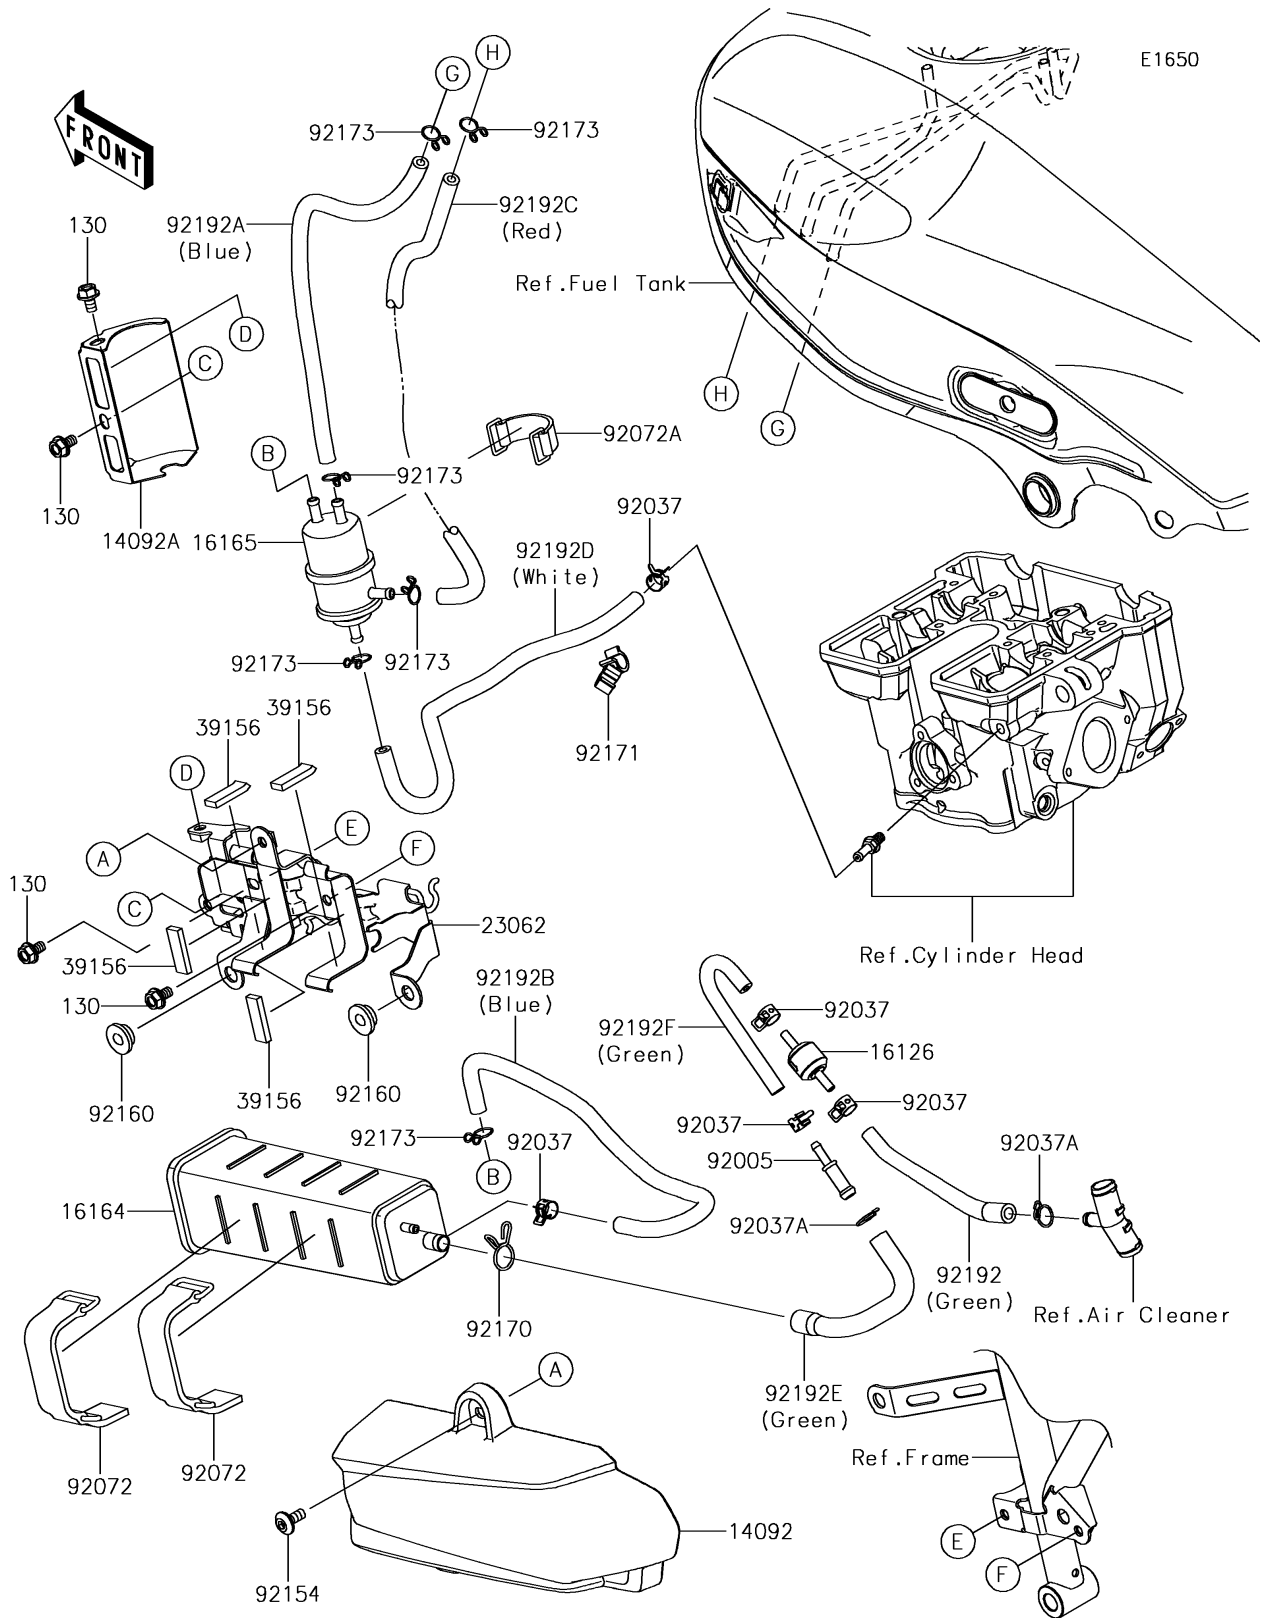

2016 Z250SL

PARTS DIAGRAM

Fuel Evaporative System

2016 Z250SL

PARTS LIST

Fuel Evaporative System

Kawasaki

Let the Good Times Roll®

ITEM NAME

PART NUMBER

QUANTITY
