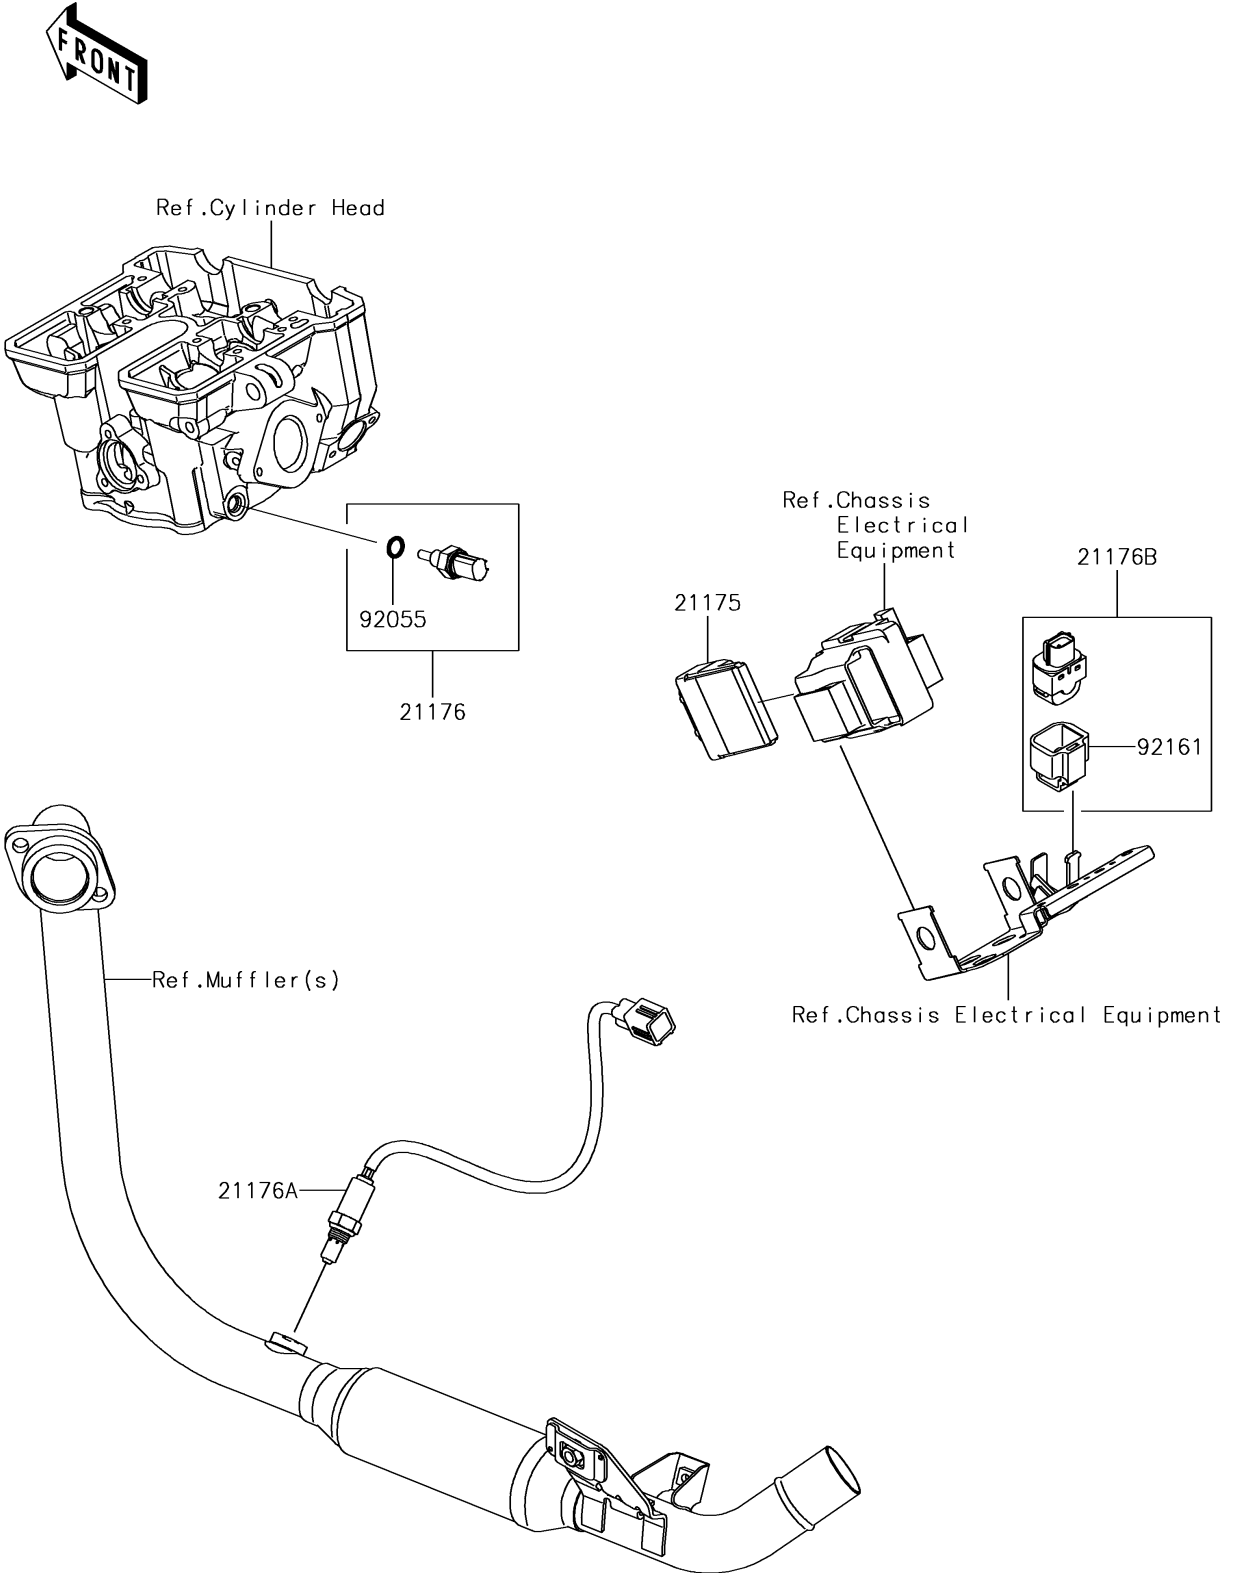

2015 Z250SL

PARTS DIAGRAM

Fuel Injection

E1530

2015 Z250SL

PARTS LIST

Fuel Injection

ITEM NAME

PART NUMBER

QUANTITY
