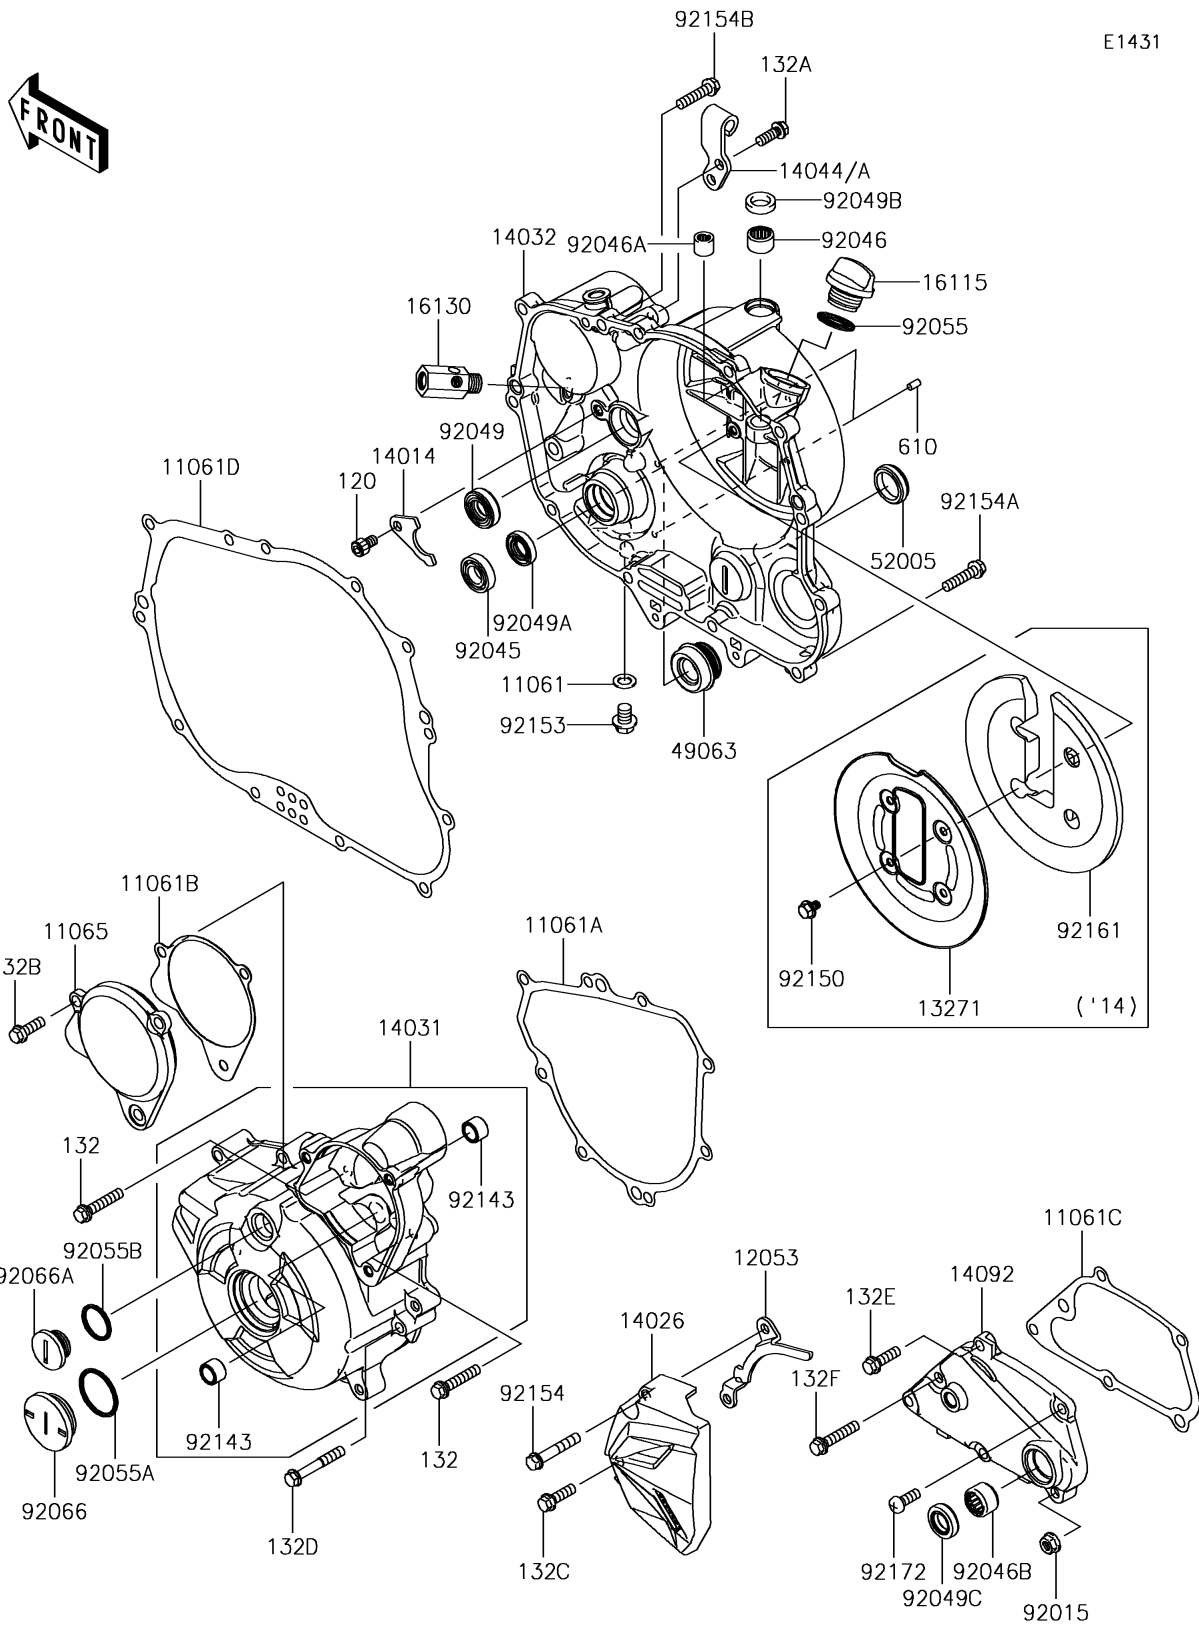

2016 Z250SL

PARTS DIAGRAM

Engine Cover(s)

2016 Z250SL

PARTS LIST

Engine Cover(s)

ITEM NAME

PART NUMBER

QUANTITY
