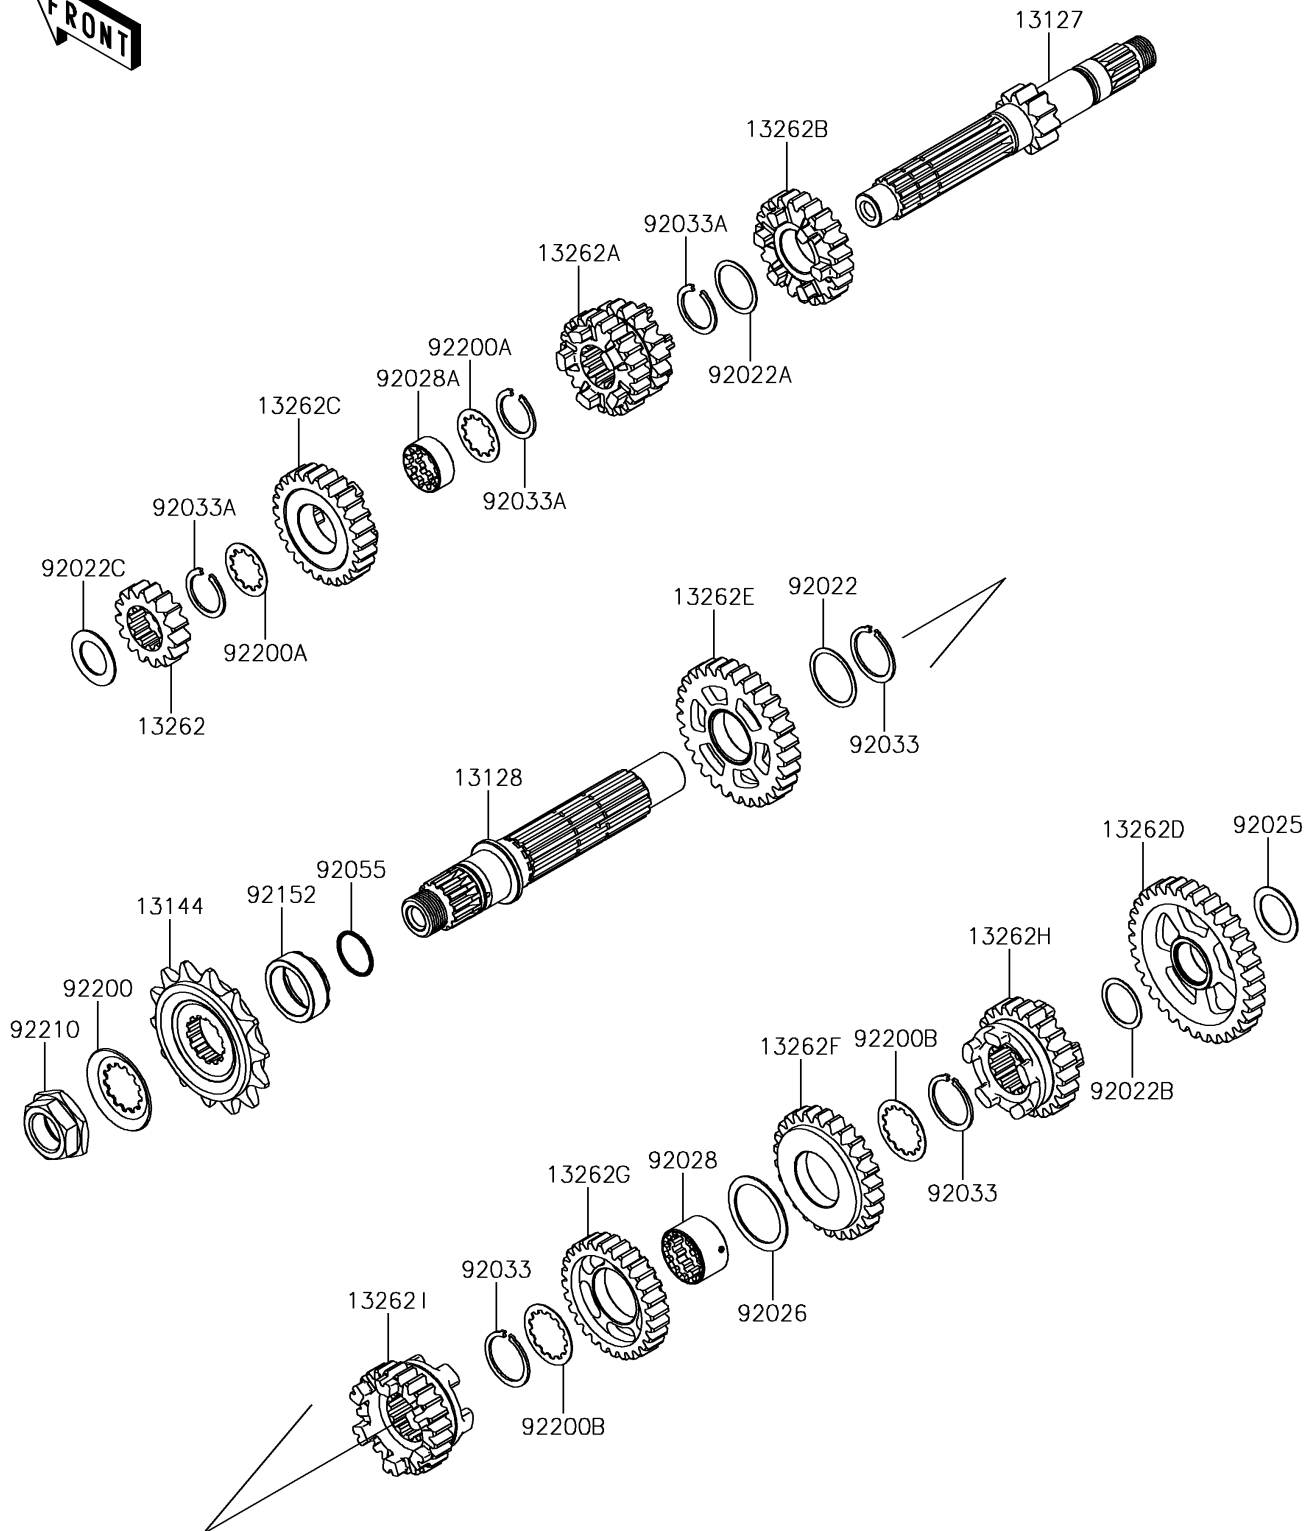

2018 Z250SL ABS

PARTS DIAGRAM

Transmission

E1361

2018 Z250SL ABS

PARTS LIST

Transmission

Kawasaki

Let the Good Times Roll®

ITEM NAME

PART NUMBER

QUANTITY
