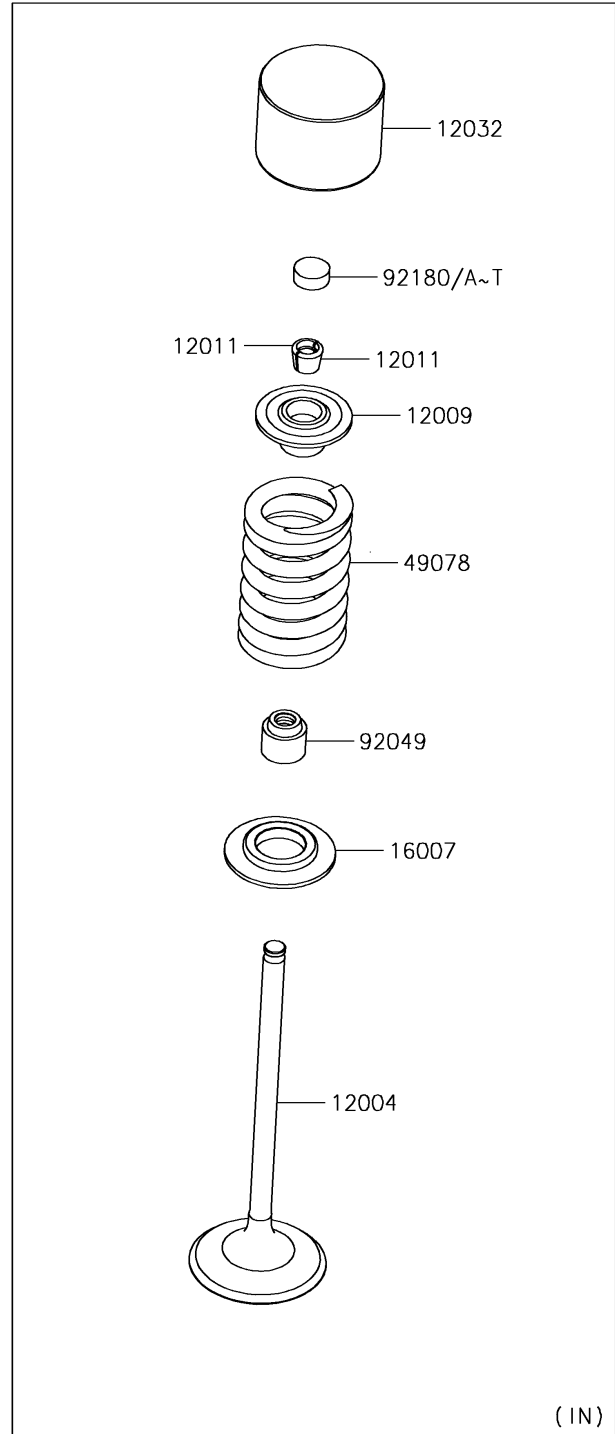

2018 Z250SL ABS

PARTS DIAGRAM

Valve(s)

E1210

2018 Z250SL ABS

PARTS LIST

Valve(s)

ITEM NAME

PART NUMBER

QUANTITY
