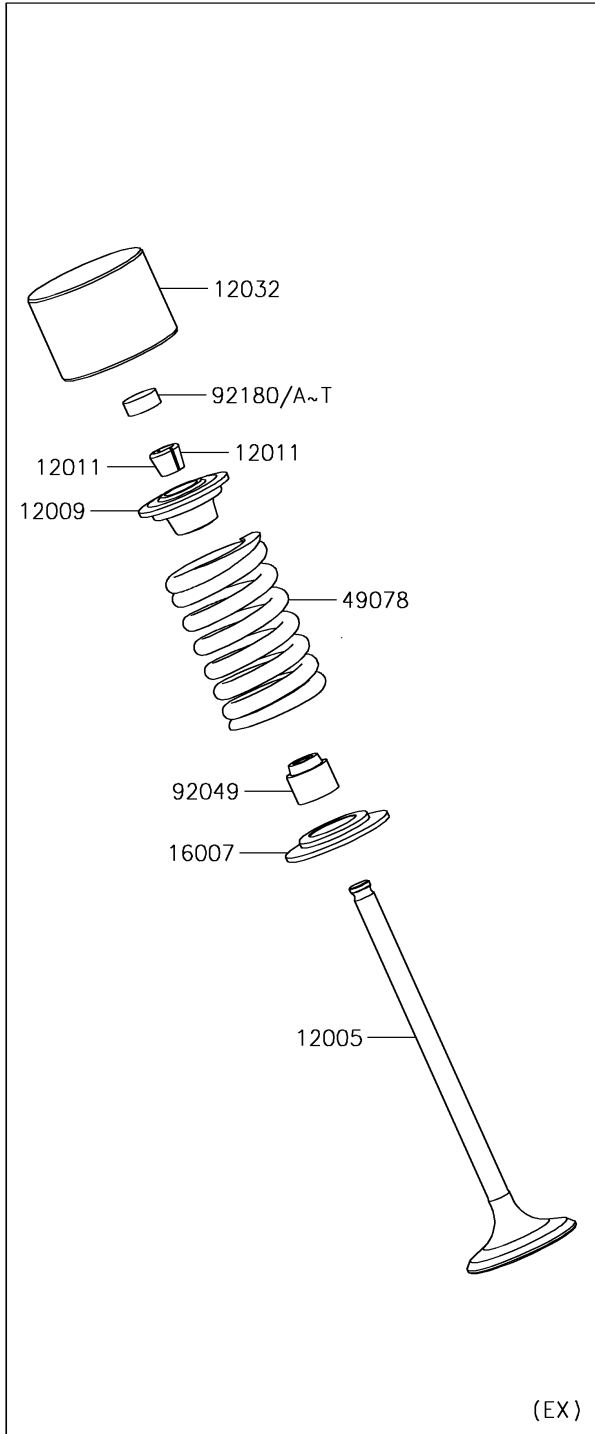

2018 Z250SL ABS

PARTS DIAGRAM

Valve(s)

E1210

2018 Z250SL ABS

PARTS LIST

Valve(s)

ITEM NAME

PART NUMBER

QUANTITY
