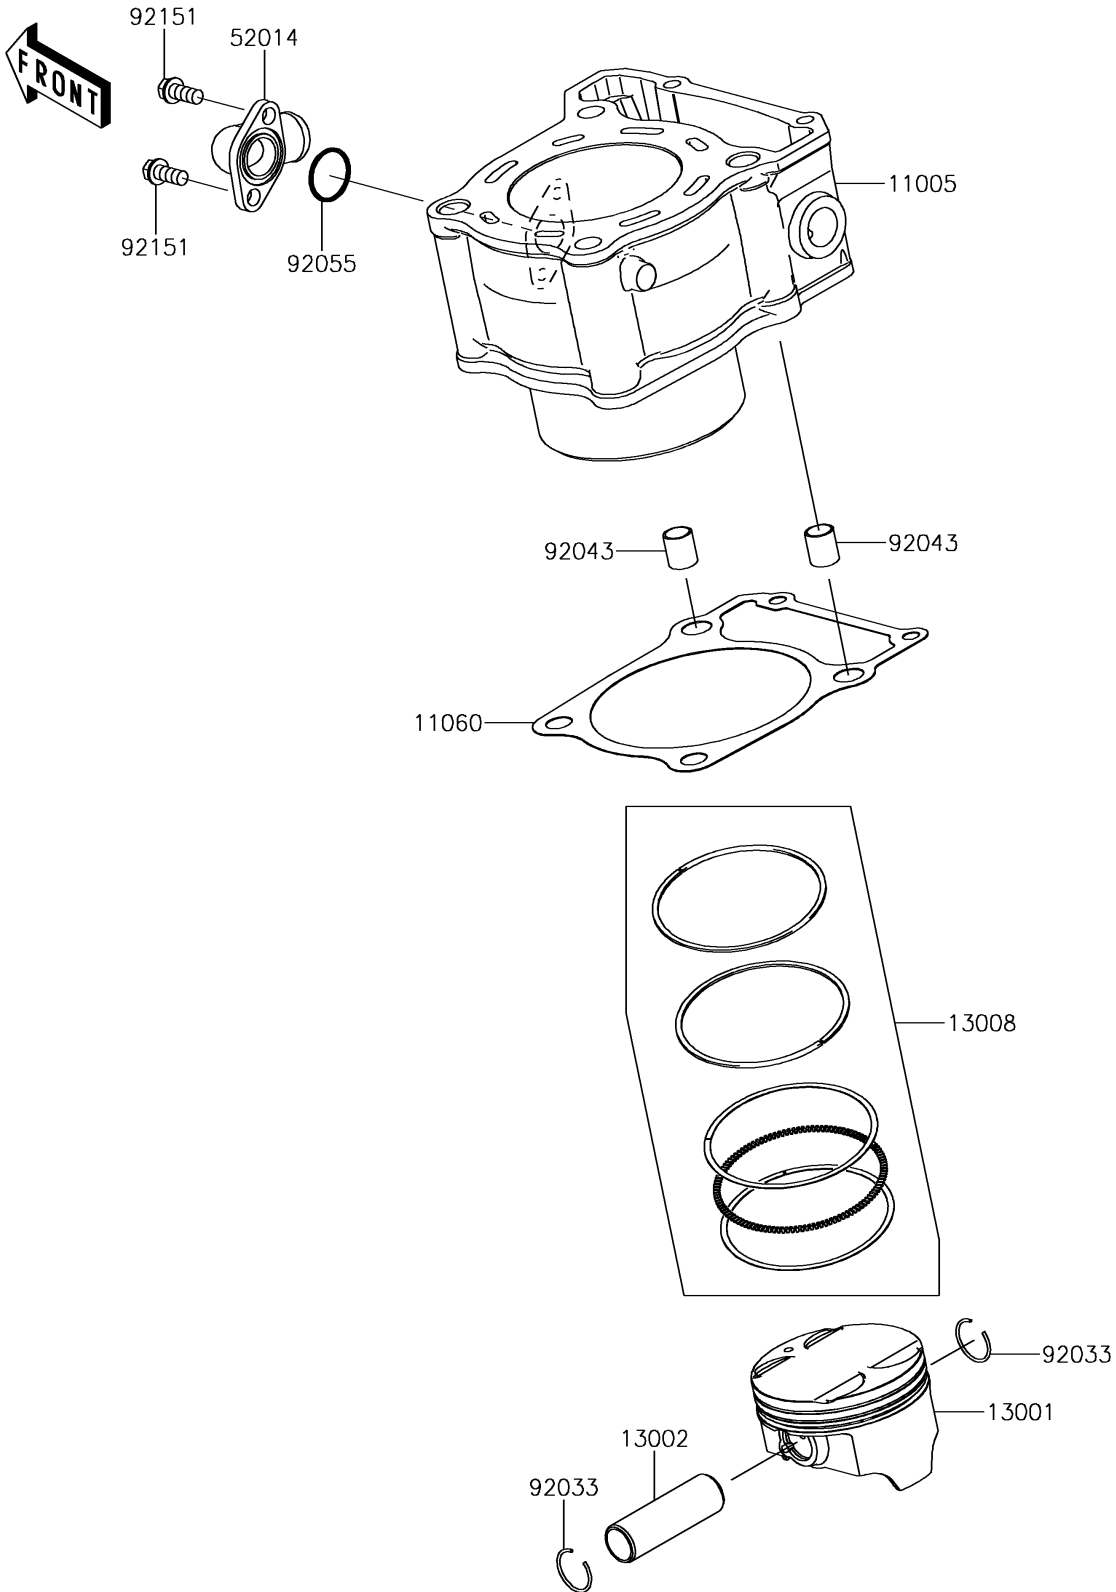

2016 Z250SL

PARTS DIAGRAM

Cylinder/Piston(s)

E1120

2016 Z250SL

PARTS LIST

Cylinder/Piston(s)

ITEM NAME

PART NUMBER

QUANTITY
