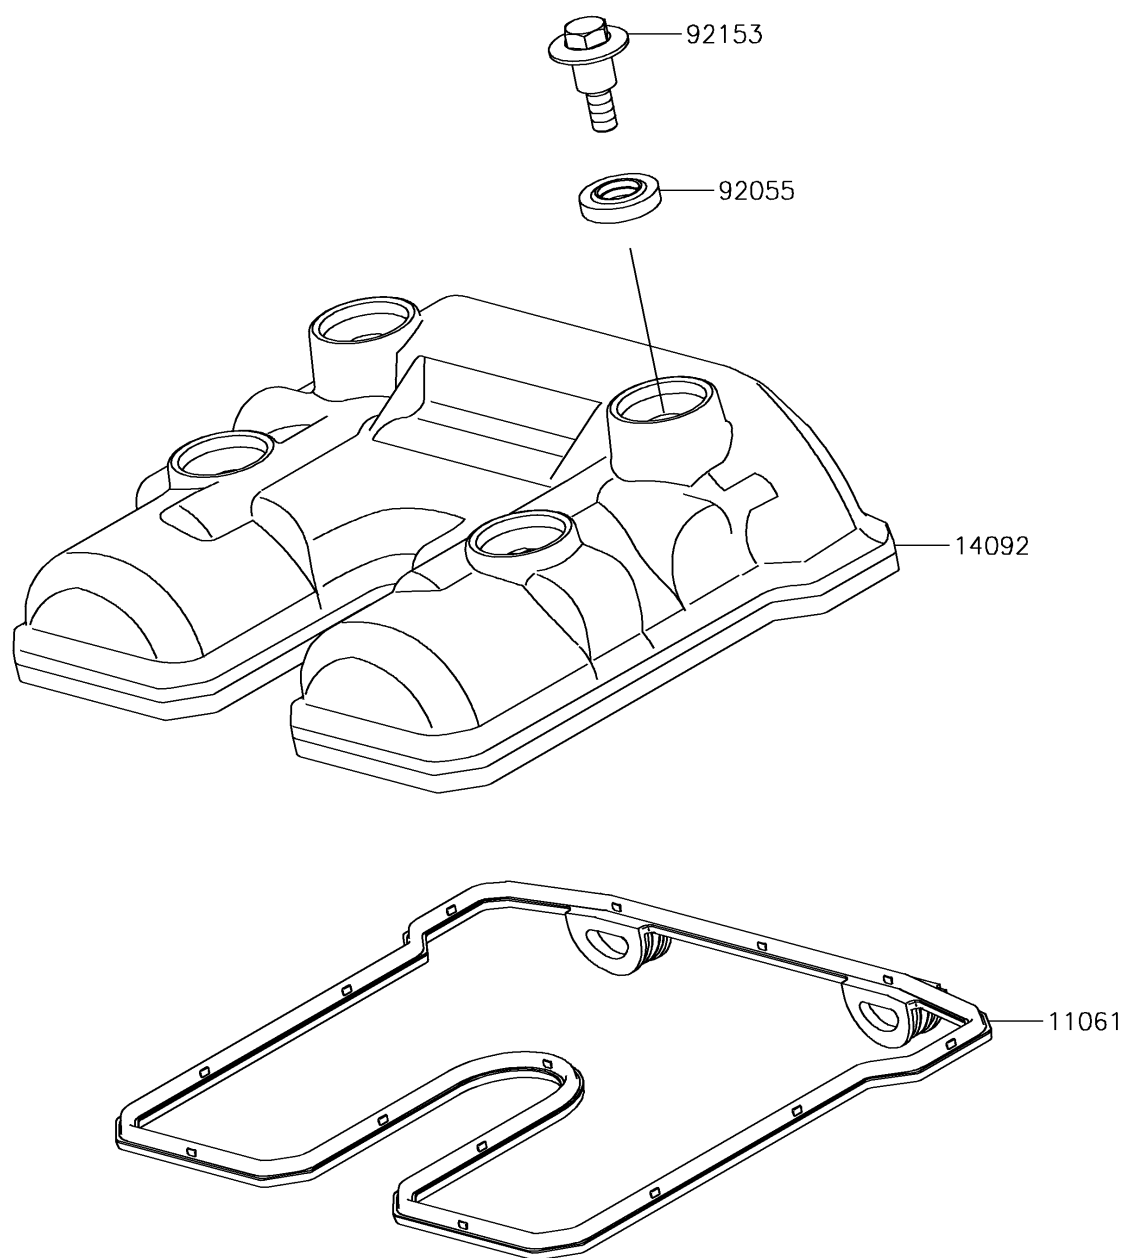

2016 Z250SL

PARTS DIAGRAM

Cylinder Head Cover

Kawasaki

Let the Good Times Roll®

E1112

2016 Z250SL

PARTS LIST

Cylinder Head Cover

Kawasaki

Let the Good Times Roll®

ITEM NAME

PART NUMBER

QUANTITY
