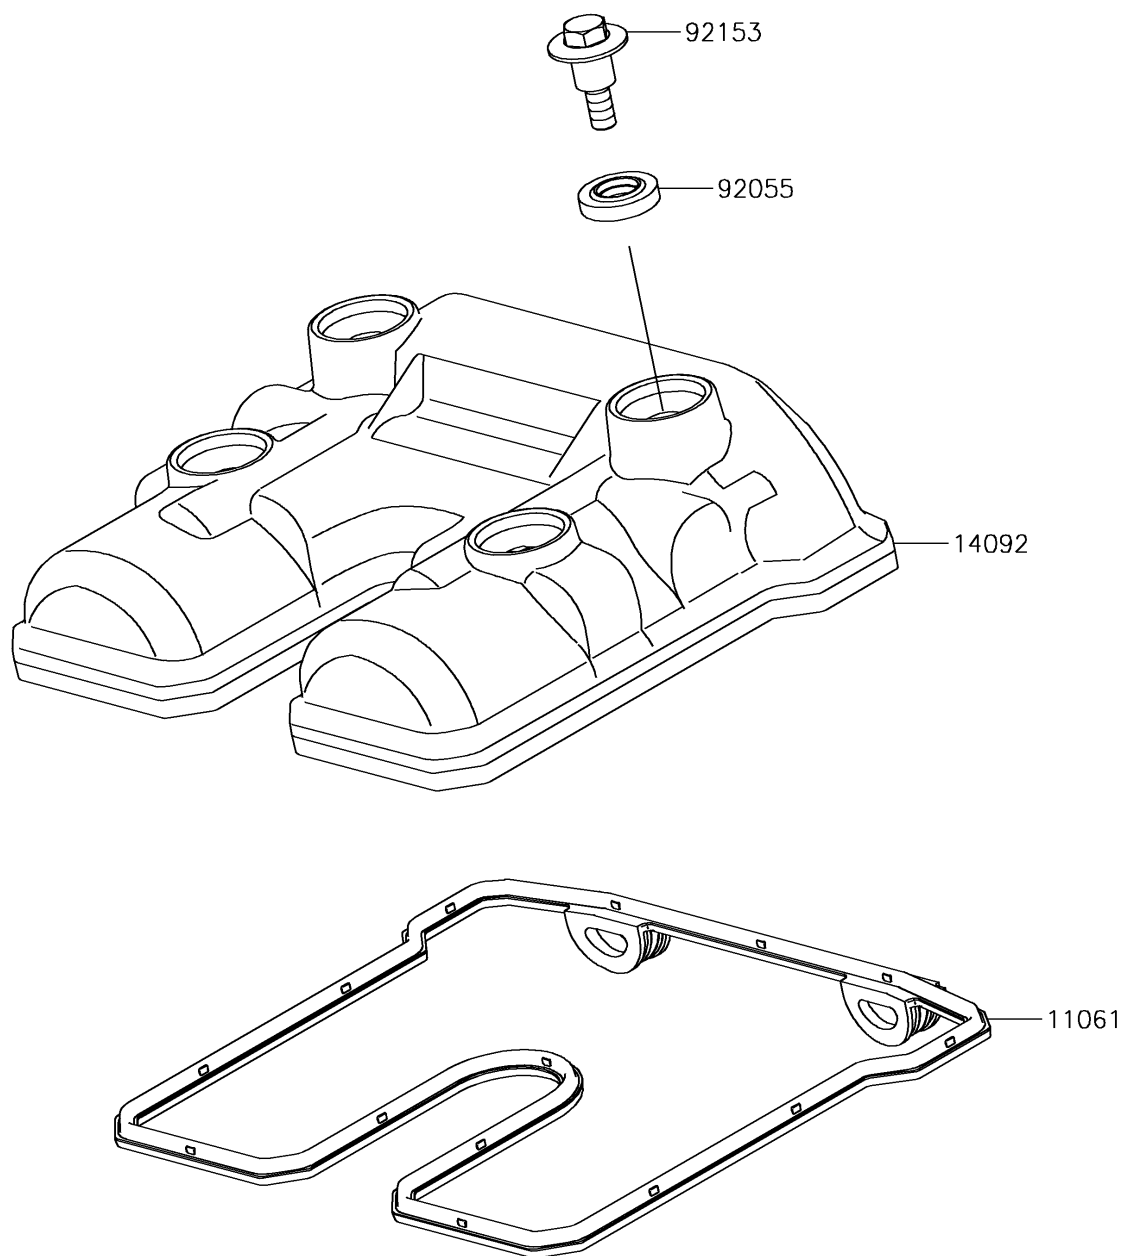

2015 Z250SL

PARTS DIAGRAM

Cylinder Head Cover

E1112

2015 Z250SL

PARTS LIST

Cylinder Head Cover

Kawasaki

Let the Good Times Roll®

ITEM NAME

PART NUMBER

QUANTITY
