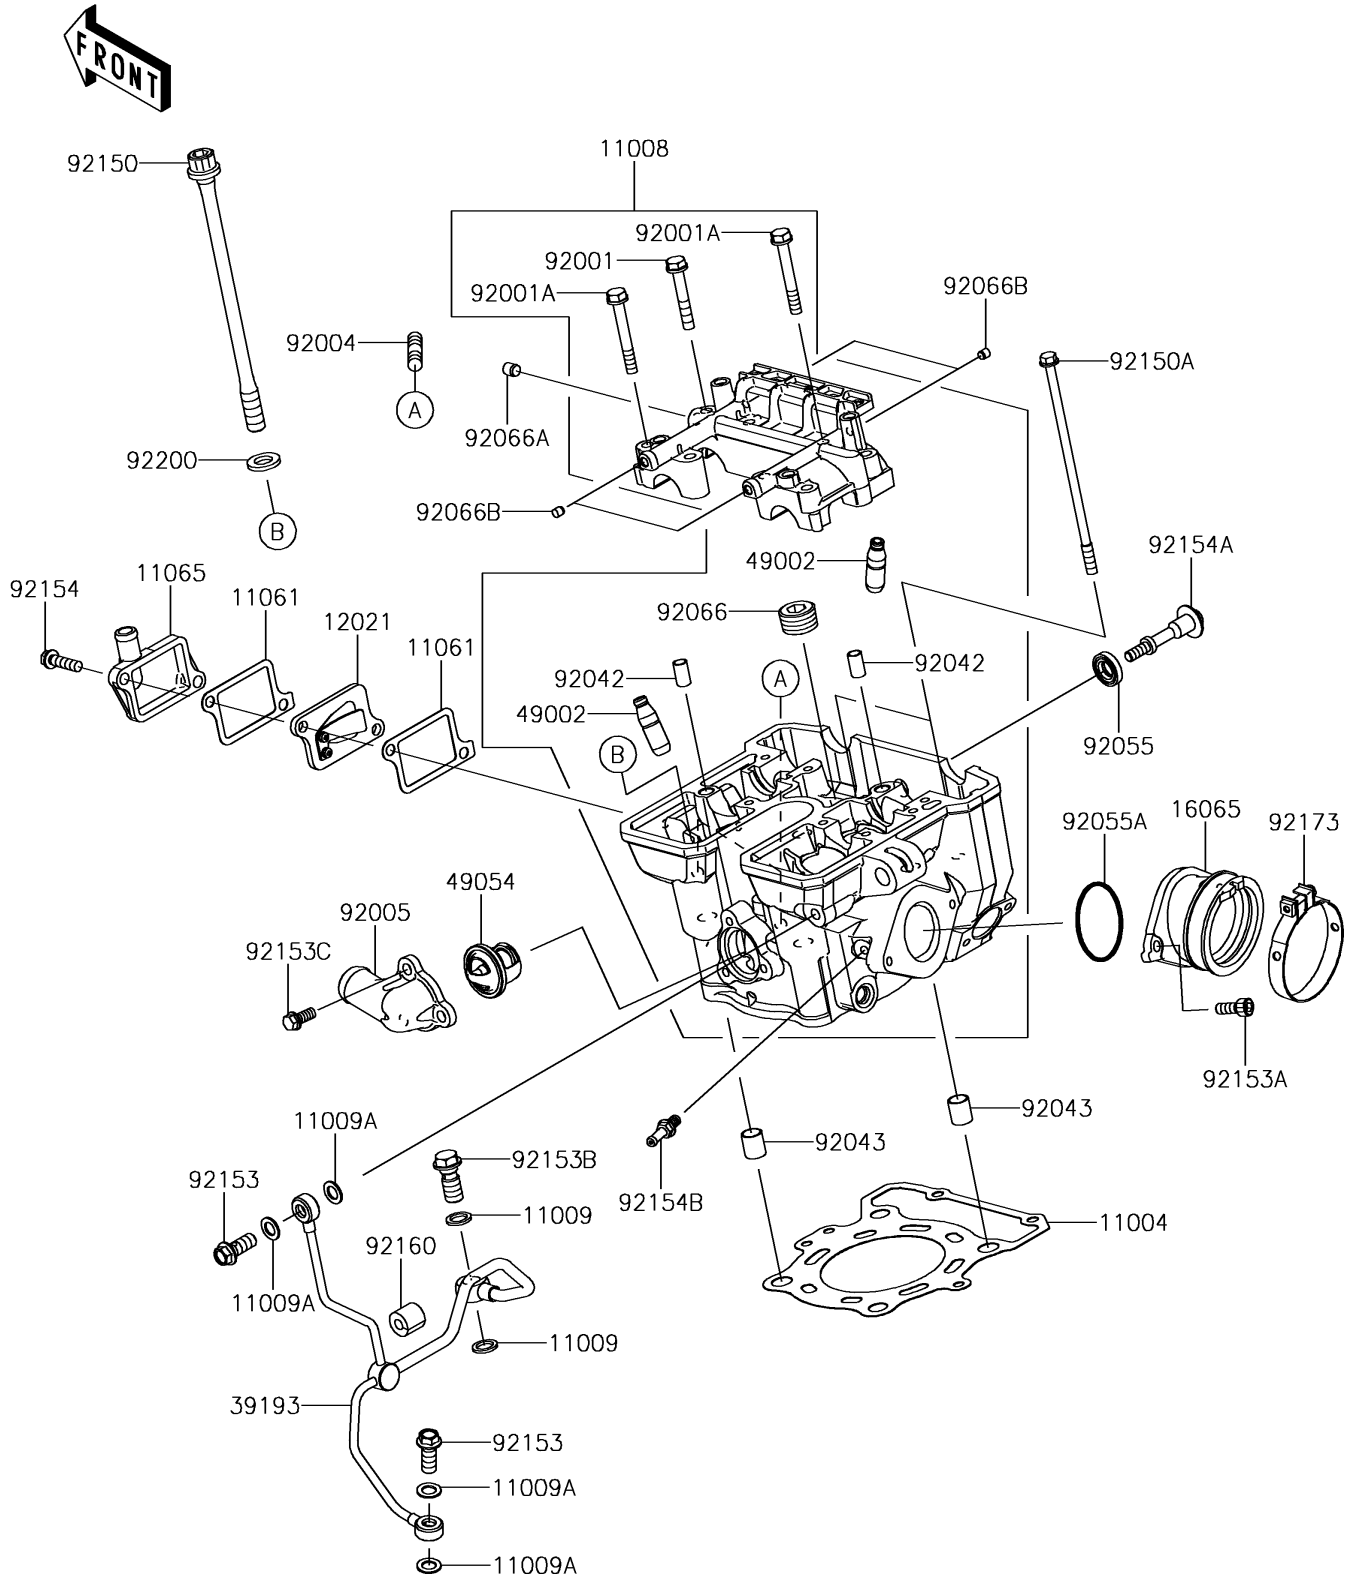

2016 Z250SL

PARTS DIAGRAM

Cylinder Head

E1111

2016 Z250SL

PARTS LIST

Cylinder Head

ITEM NAME

PART NUMBER

QUANTITY
