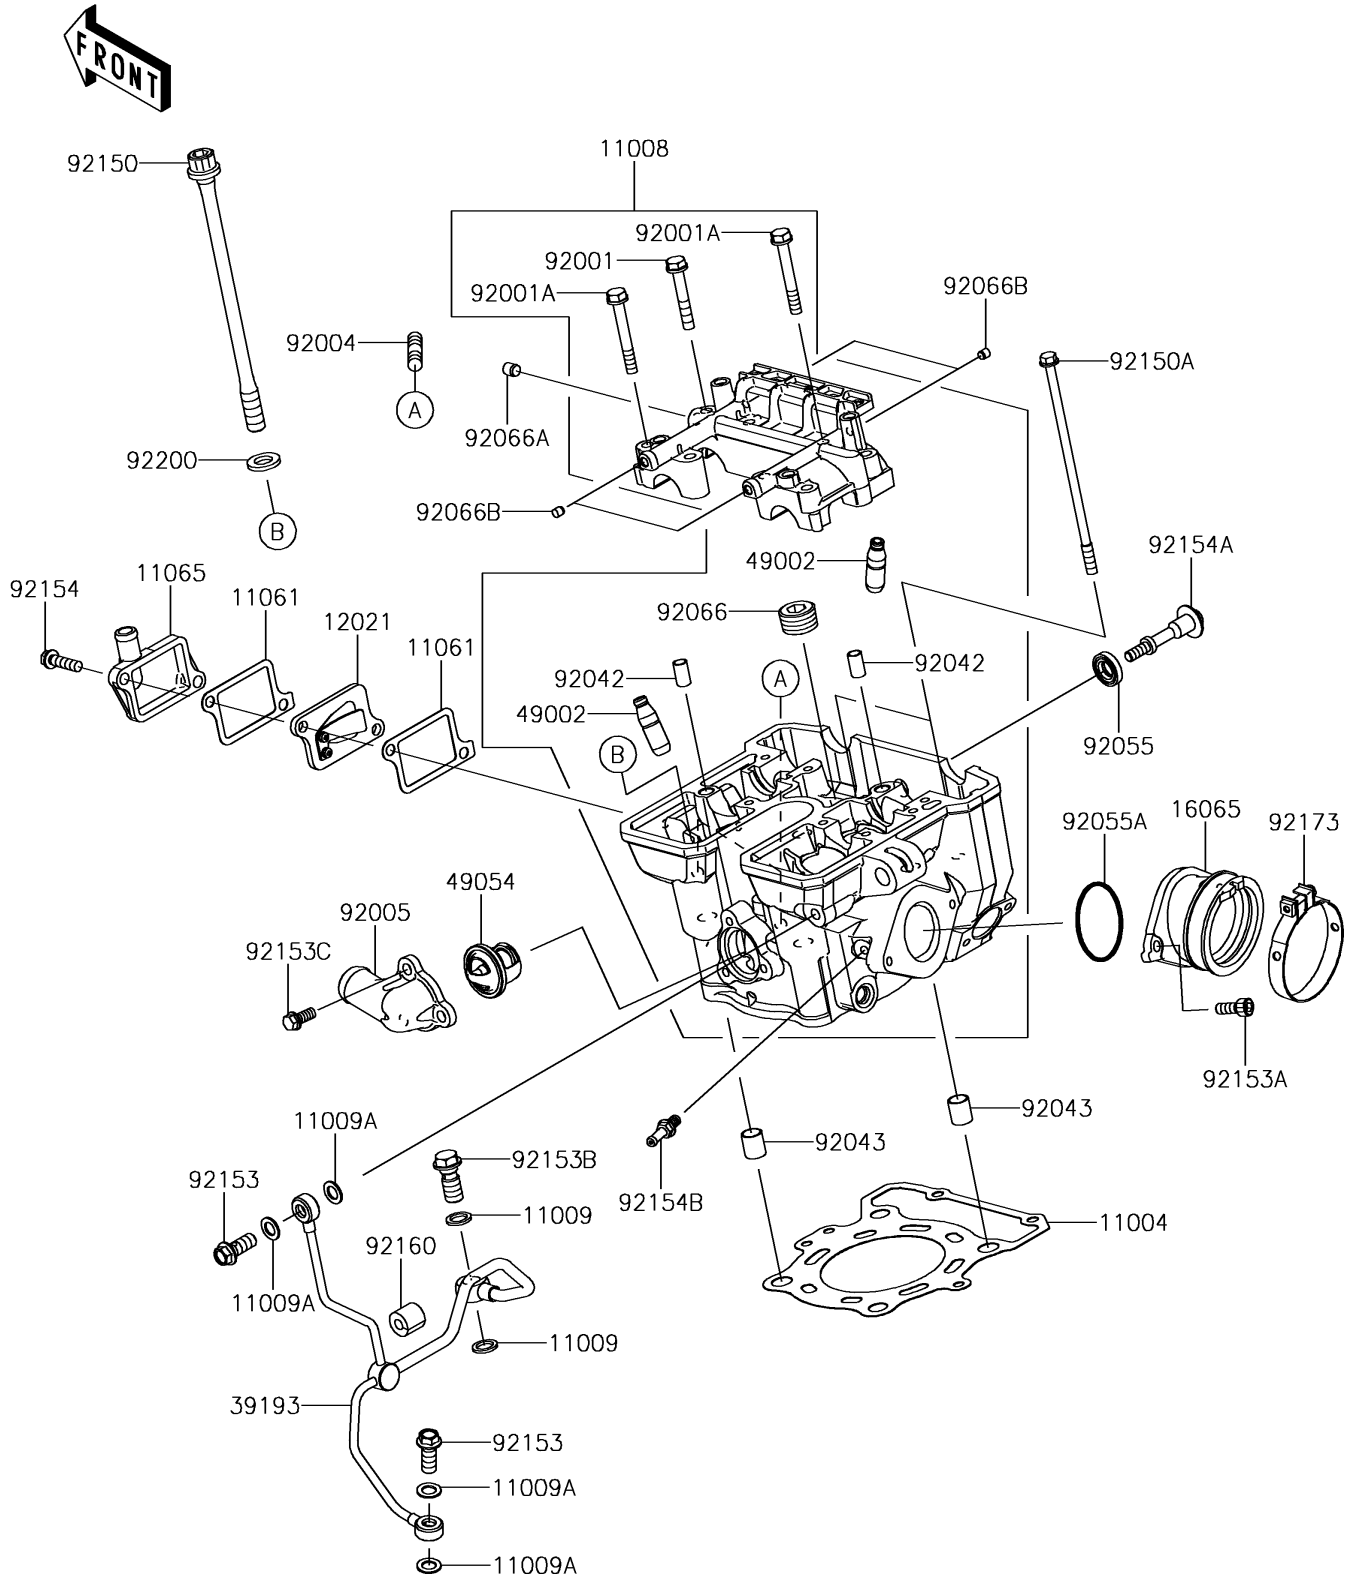

2015 Z250SL

PARTS DIAGRAM

Cylinder Head

E1111

2015 Z250SL

PARTS LIST

Cylinder Head

ITEM NAME

PART NUMBER

QUANTITY
