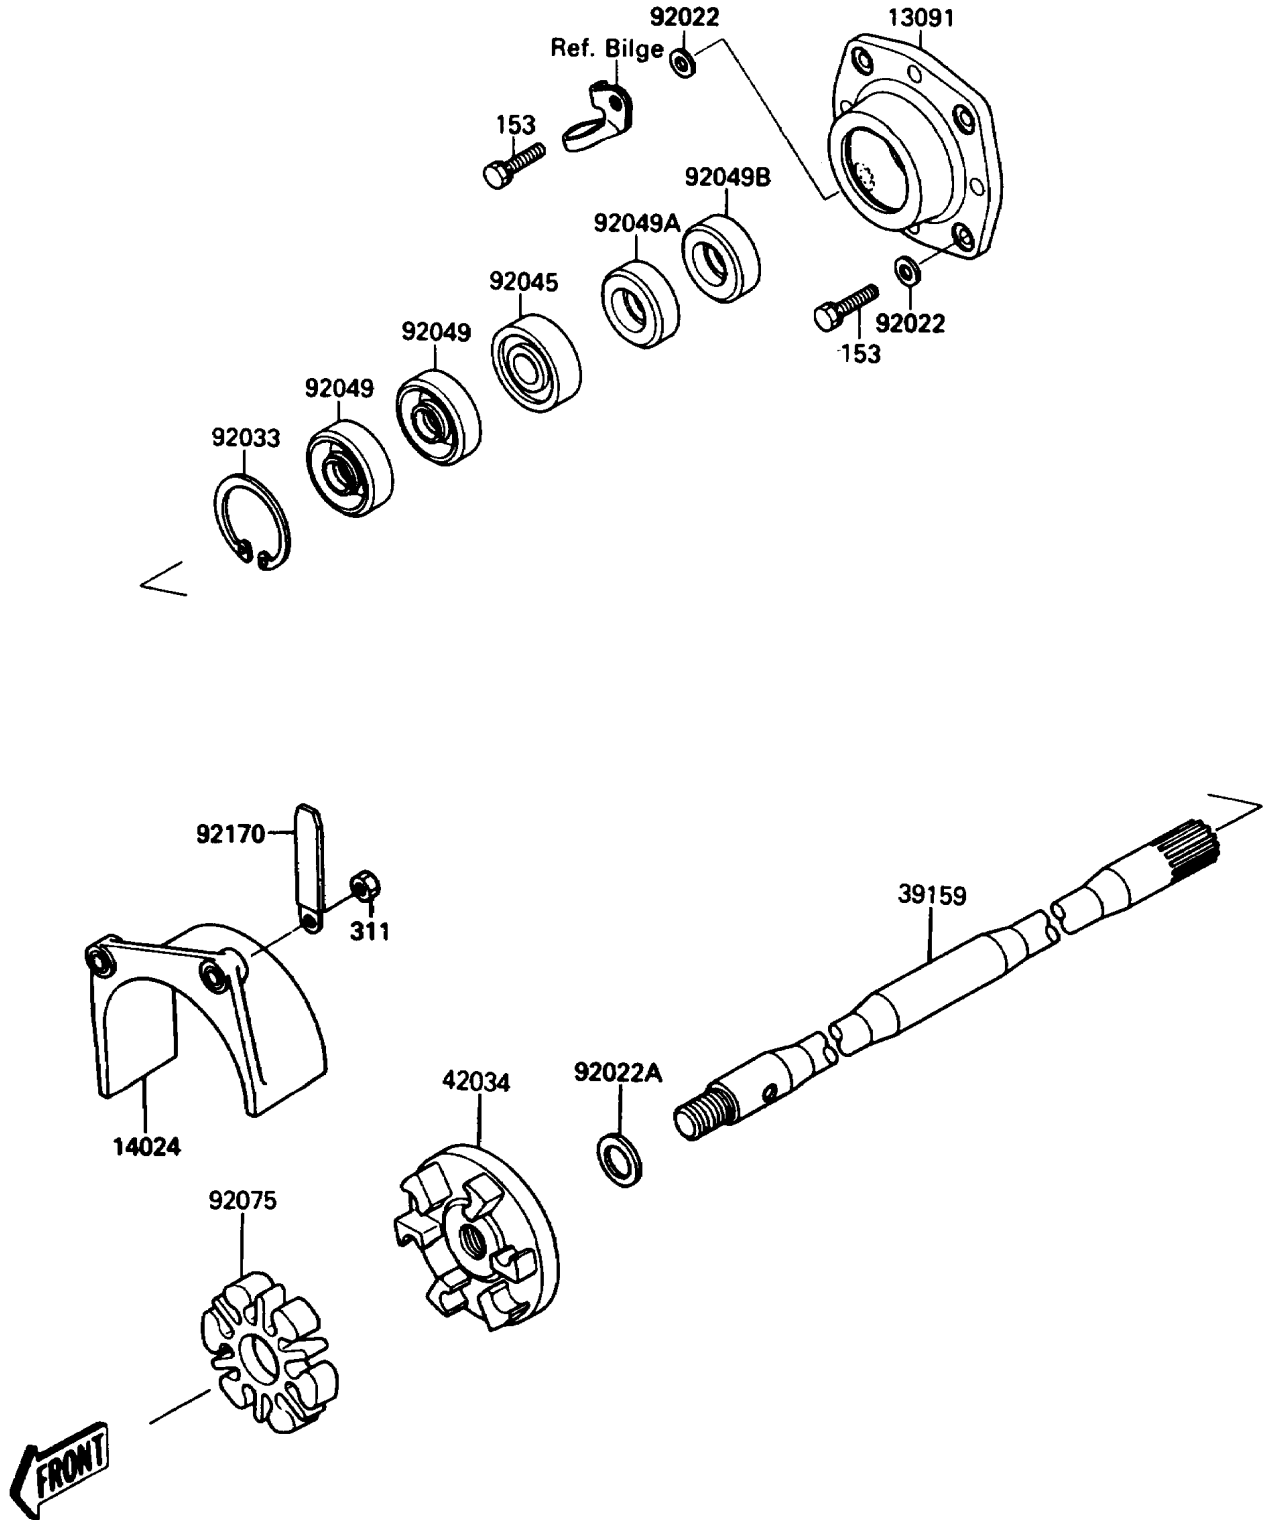

1990 650 SX

PARTS DIAGRAM

Drive Shaft

(E3134)

1990 650 SX

PARTS LIST

Drive Shaft

Kawasaki

Let the Good Times Roll®

ITEM NAME

PART NUMBER

QUANTITY
