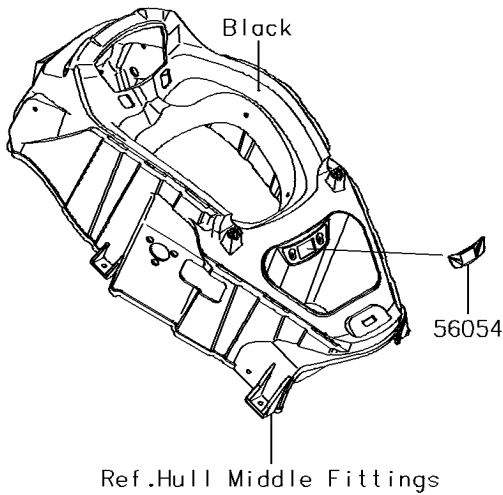

2017 JET SKI® ULTRA® 310X SE

PARTS DIAGRAM

Decals(PHF)

F3880C

2017 JET SKI® ULTRA® 310X SE

PARTS LIST

Decals(PHF)

ITEM NAME

PART NUMBER

QUANTITY
