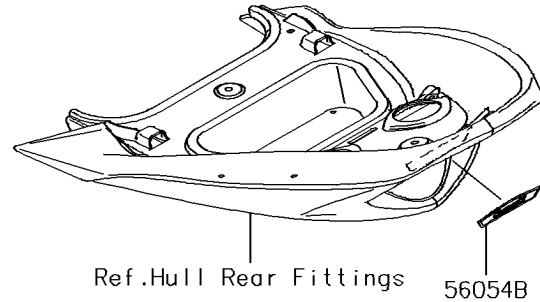

2017 JET SKI® ULTRA® 310X SE

PARTS DIAGRAM

Decals(PHF)

F3880C

2017 JET SKI® ULTRA® 310X SE

PARTS LIST

Decals(PHF)

ITEM NAME

PART NUMBER

QUANTITY
