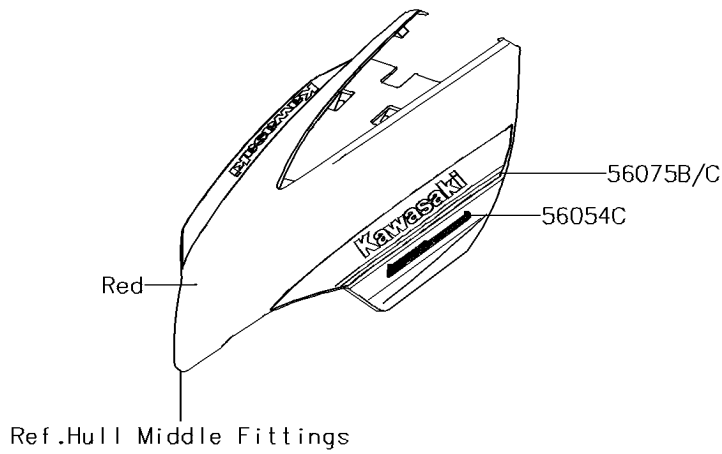

2017 JET SKI® ULTRA® 310X SE

PARTS DIAGRAM

Decals(PHF)

F3880C

2017 JET SKI® ULTRA® 310X SE

PARTS LIST

Decals(PHF)

ITEM NAME

PART NUMBER

QUANTITY
