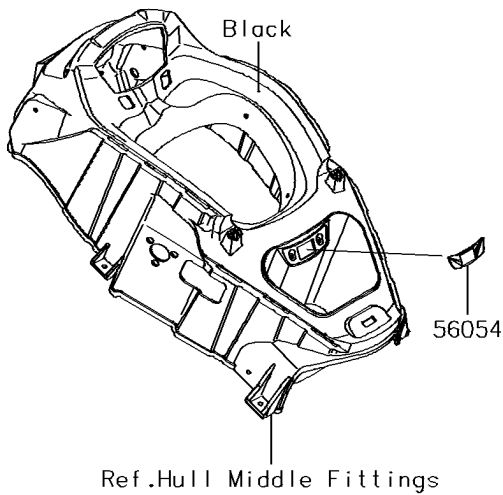

2016 JET SKI® ULTRA® 310X SE

PARTS DIAGRAM

Decals(PGF)

F3880B

2016 JET SKI® ULTRA® 310X SE

PARTS LIST

Decals(PGF)

ITEM NAME

PART NUMBER

QUANTITY
