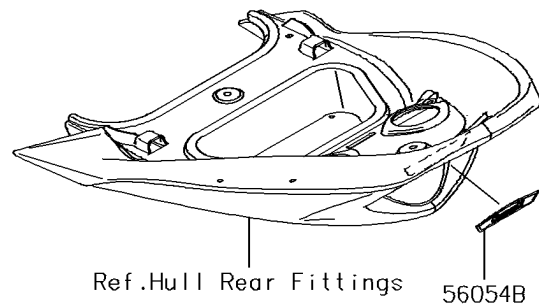

2016 JET SKI® ULTRA® 310X SE

PARTS DIAGRAM

Decals(PGF)

F3880B

2016 JET SKI® ULTRA® 310X SE

PARTS LIST

Decals(PGF)

ITEM NAME

PART NUMBER

QUANTITY
