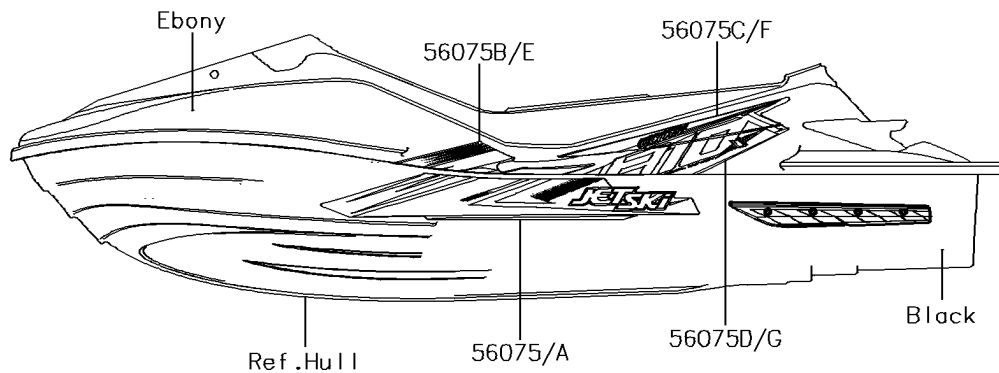

2016 JET SKI® ULTRA® 310X SE

PARTS DIAGRAM

Decals(PGF)

F3880B

2016 JET SKI® ULTRA® 310X SE

PARTS LIST

Decals(PGF)

ITEM NAME

PART NUMBER

QUANTITY
