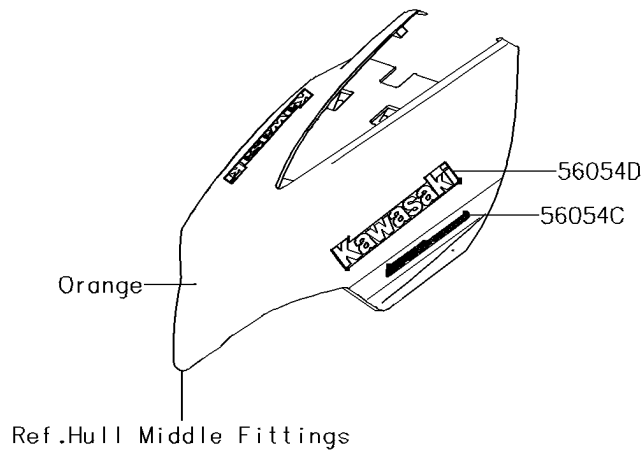

2016 JET SKI® ULTRA® 310X SE

PARTS DIAGRAM

Decals(PGF)

F3880B

2016 JET SKI® ULTRA® 310X SE

PARTS LIST

Decals(PGF)

ITEM NAME

PART NUMBER

QUANTITY
