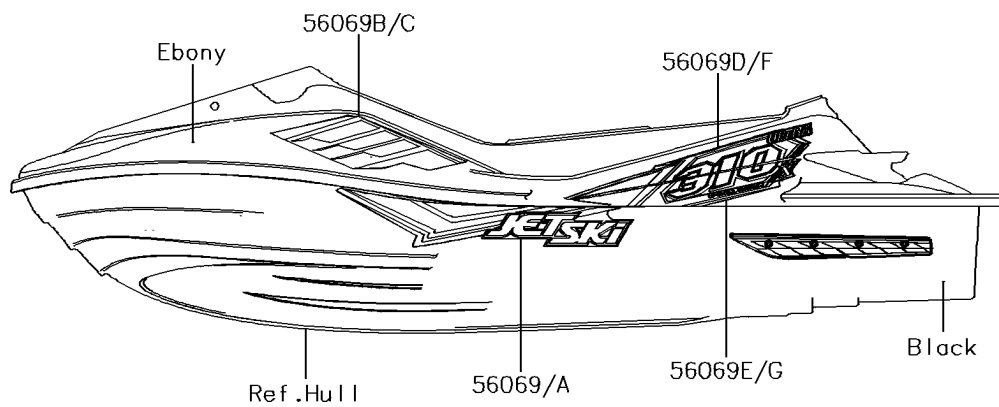

2015 JET SKI® ULTRA® 310X SE

PARTS DIAGRAM

Decals(PFF)

F3880A

2015 JET SKI® ULTRA® 310X SE

PARTS LIST

Decals(PFF)

Kawasaki
Let the Good Times Roll®

ITEM NAME

PART NUMBER

QUANTITY
