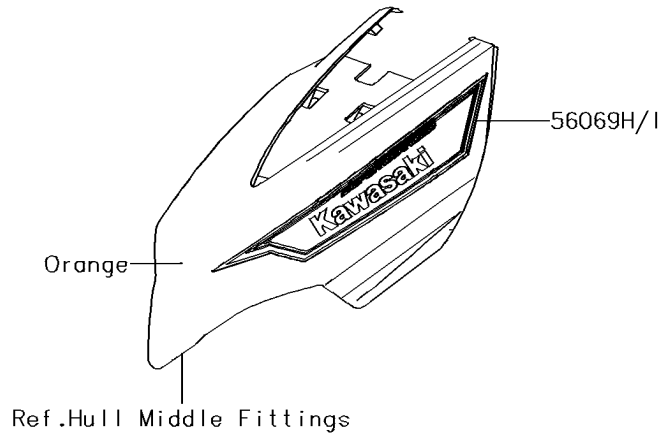

2015 JET SKI® ULTRA® 310X SE

PARTS DIAGRAM

Decals(PFF)

F3880A

2015 JET SKI® ULTRA® 310X SE

PARTS LIST

Decals(PFF)

Kawasaki
Let the Good Times Roll®

ITEM NAME

PART NUMBER

QUANTITY
