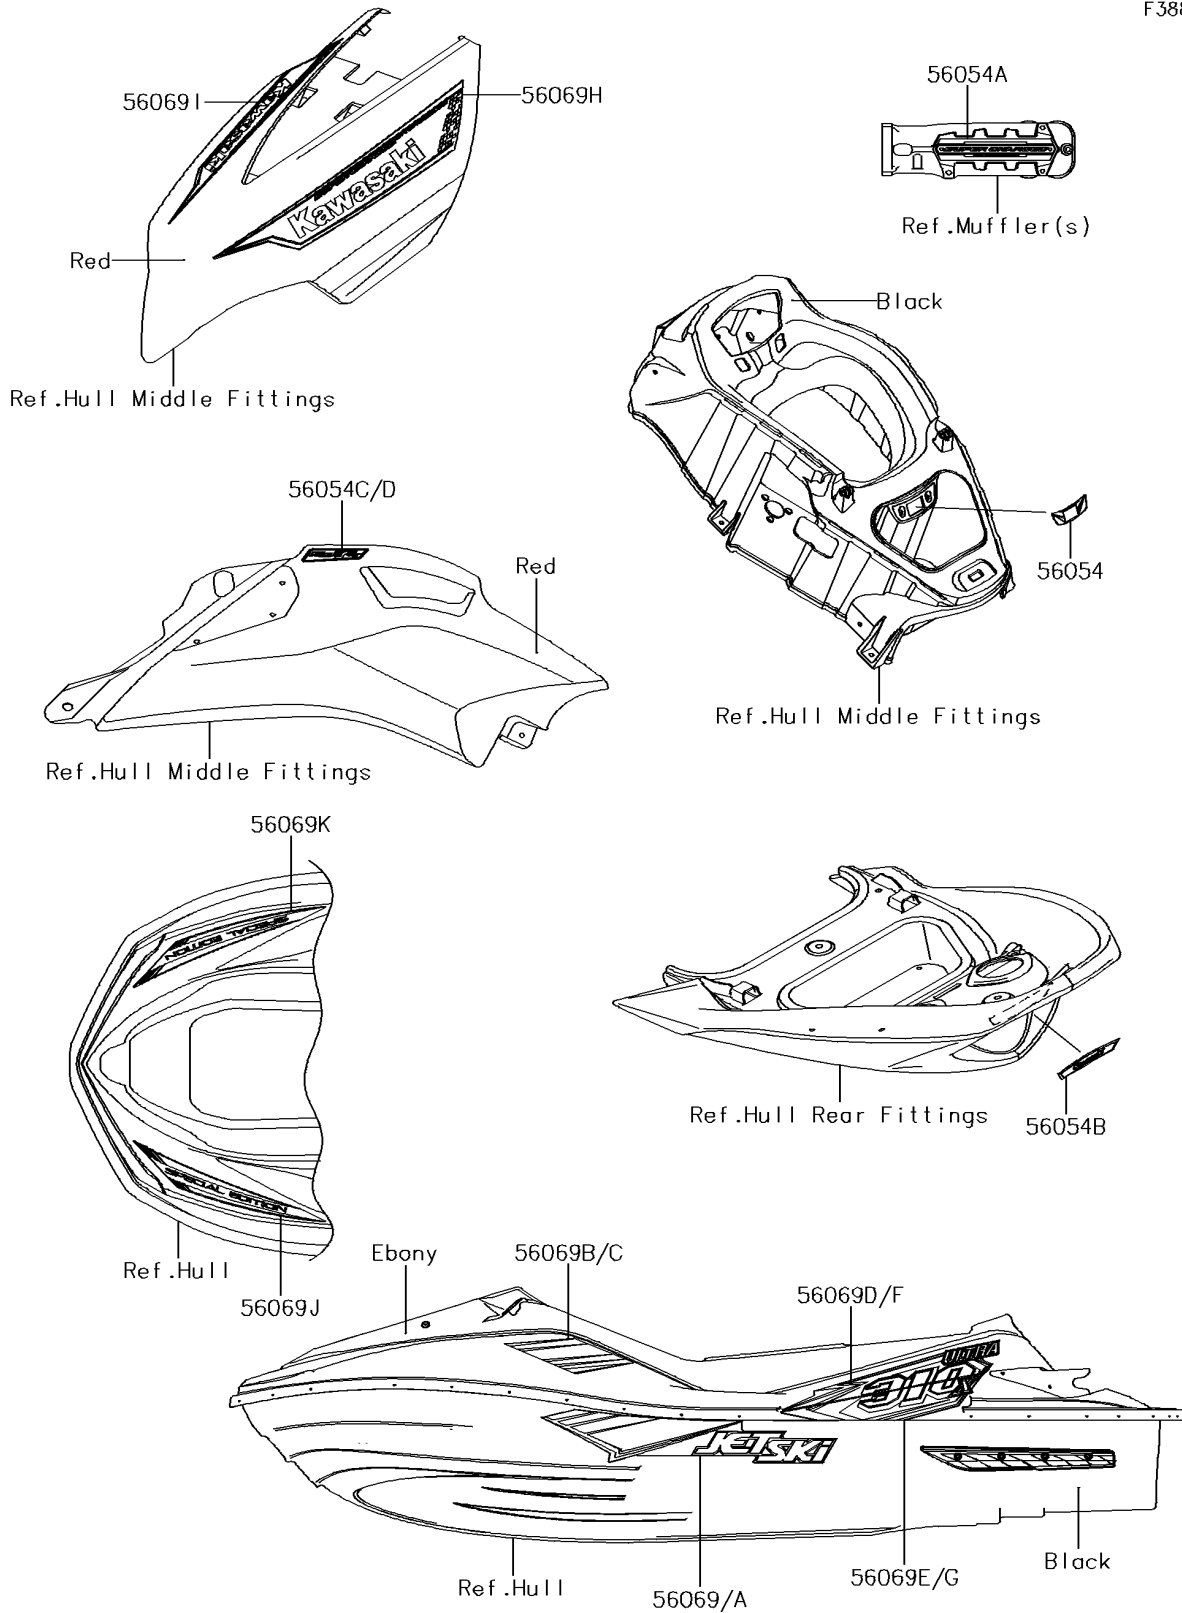

2014 JET SKI® ULTRA® 310X SE

PARTS DIAGRAM

Decals(PEF)

F3880