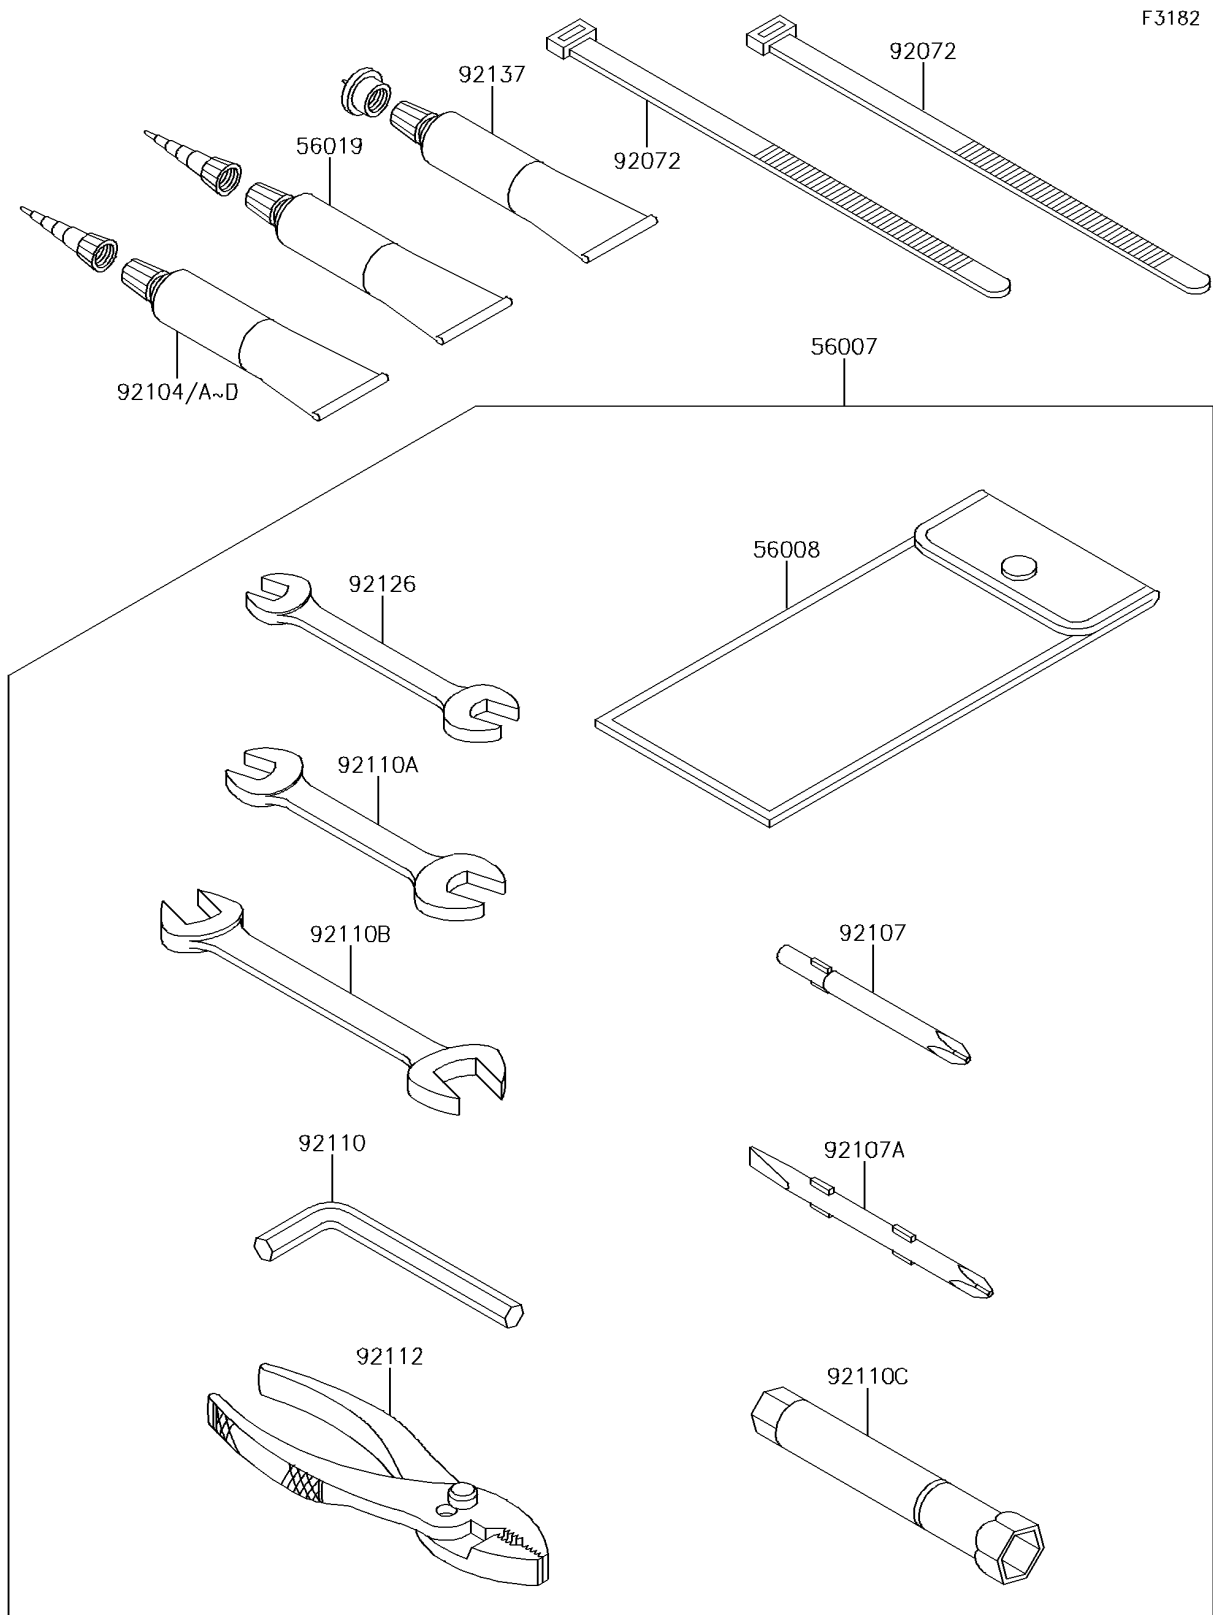

2016 JET SKI® ULTRA® 310X SE

PARTS DIAGRAM

Owner's Tools

2016 JET SKI® ULTRA® 310X SE

PARTS LIST

Owner's Tools

ITEM NAME

PART NUMBER

QUANTITY
