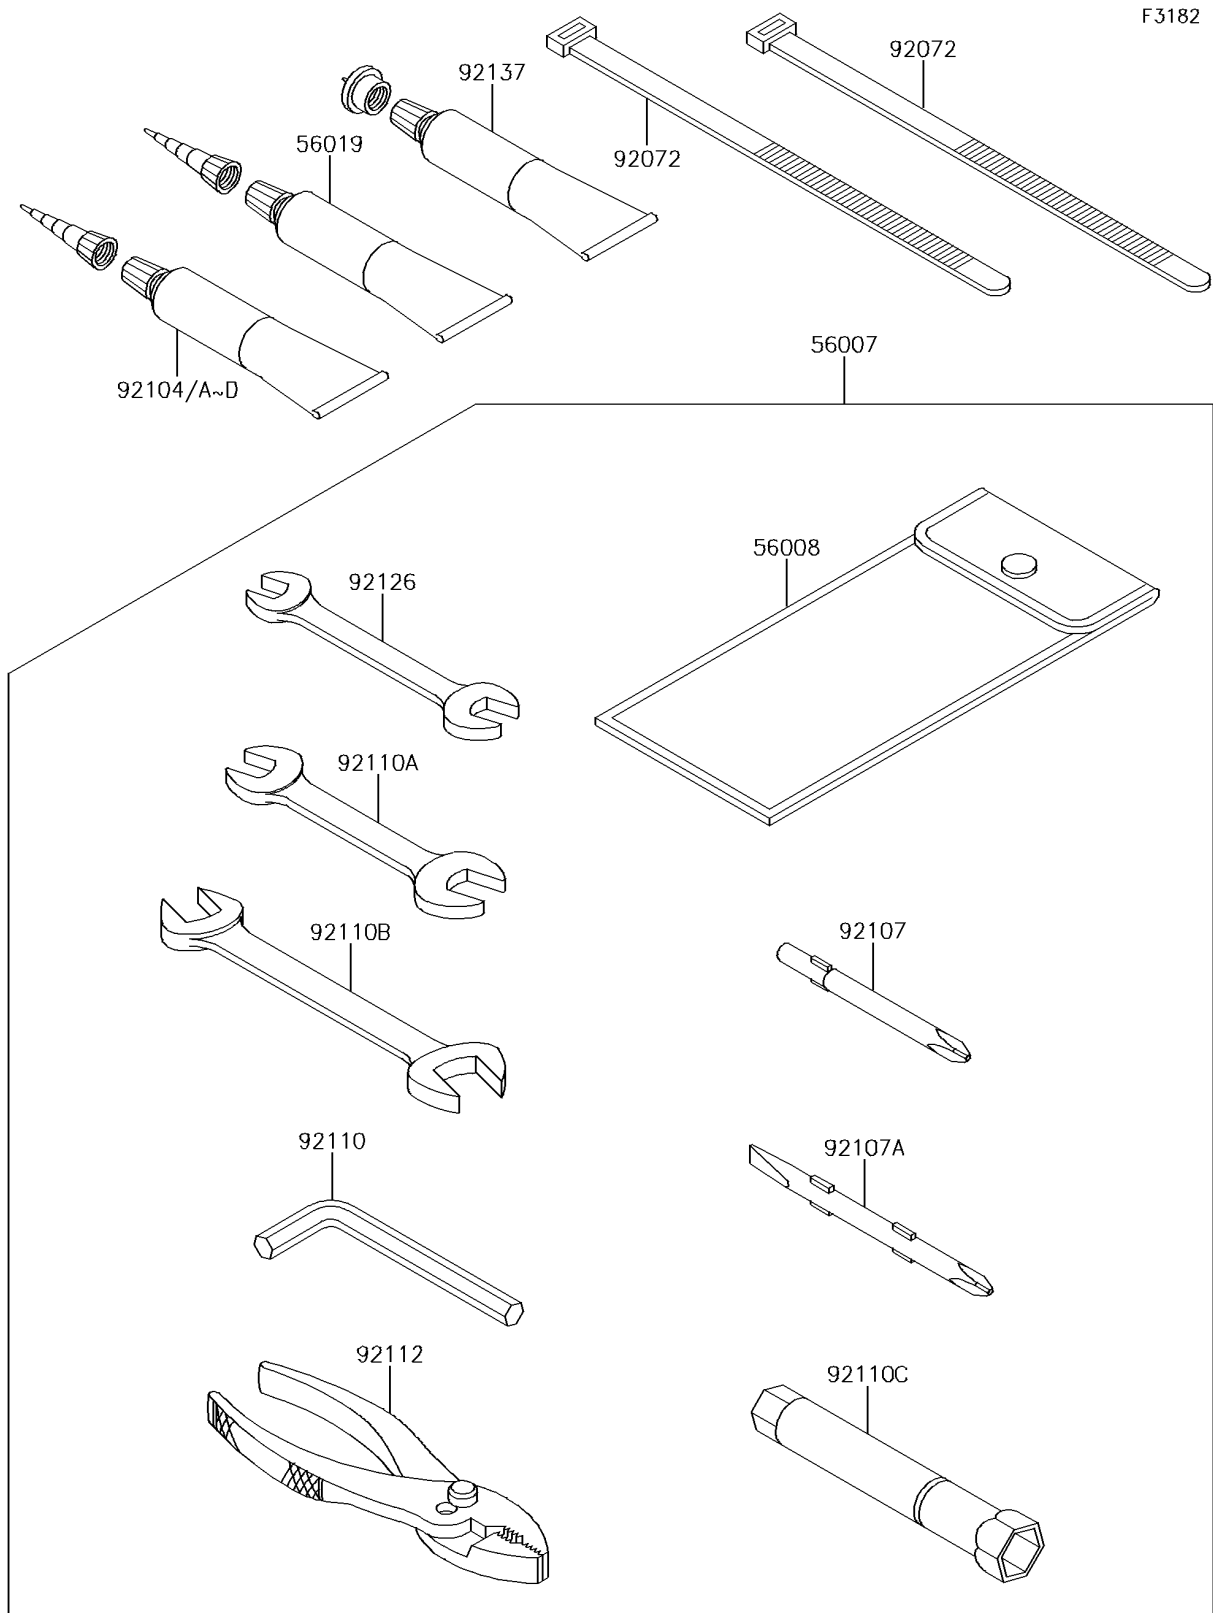

2016 JET SKI® ULTRA® 310X SE

PARTS DIAGRAM

Owner's Tools

2016 JET SKI® ULTRA® 310X SE

PARTS LIST

Owner's Tools

| ITEM NAME | PART NUMBER | QUANTITY |
|--|-------------|----------|
| TOOL-KIT (Ref # 56007) | 56007-3720 | 1 |
| BAG,TOOL (Ref # 56008) | 56008-3706 | 1 |
| GASKET-LIQUID,TB1211,WHITE (Ref # 56019) | 56019-120 | 1 |
| BAND,L=250 (Ref # 92072) | 92072-1237 | 2 |
| GASKET-LIQUID,TB1211F,CLEAR (Ref # 92104) | 92104-0004 | 1 |
| GASKET-LIQUID,TB1216,GRAY (Ref # 92104A) | 92104-1063 | 1 |
| GASKET-LIQUID,TB1216B,BLACK (Ref # 92104B) | 92104-1064 | 1 |
| GASKET-LIQUID,TB1215,GRAY (Ref # 92104C) | 92104-1065 | 1 |
| GASKET-LIQUID,TB1521,BROWN (Ref # 92104D) | 92104-3701 | 1 |
| TOOL-DRIVER,#3PHILLIPS (Ref # 92107) | 92107-005 | 1 |
| TOOL-DRIVER,#2PHILLIPS&SLOT (Ref # 92107A) | 92107-1051 | 1 |
| TOOL-WRENCH,ALLEN,5MM (Ref # 92110) | 92110-1015 | 1 |
| TOOL-WRENCH,OPEN END,10X12 (Ref # 92110A) | 92110-1152 | 1 |
| TOOL-WRENCH,OPEN END,14X17 (Ref # 92110B) | 92110-1153 | 1 |
| TOOL-WRENCH,BOX,16MM (Ref # 92110C) | 92110-3706 | 1 |
| TOOL-PLIERS (Ref # 92112) | 92112-1001 | 1 |
| TOOL-WRENCH,OPEN END,8X10 (Ref # 92126) | 92126-004 | 1 |
| GREASE (Ref # 92137) | 92137-1002 | 1 |