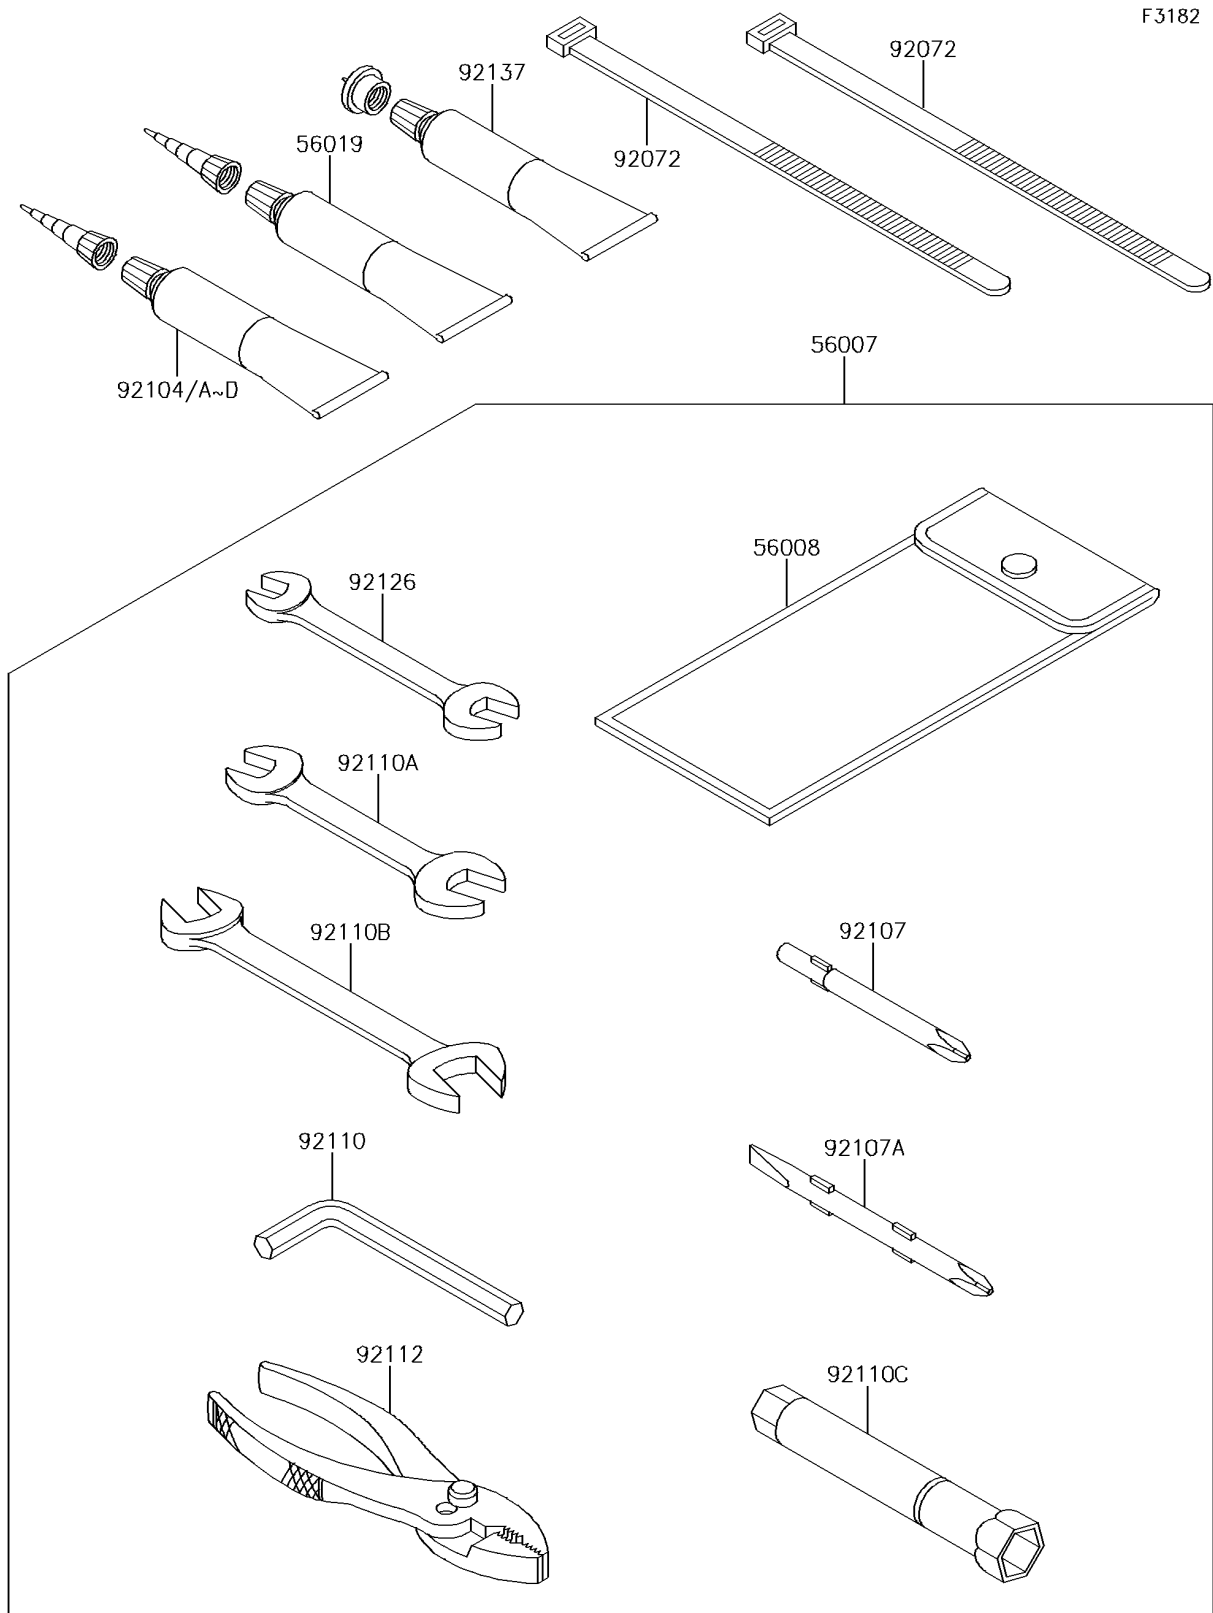

2015 JET SKI® ULTRA® 310X SE

PARTS DIAGRAM

Owner's Tools

2015 JET SKI® ULTRA® 310X SE

PARTS LIST Owner's Tools

ITEM NAME

PART NUMBER

QUANTITY
