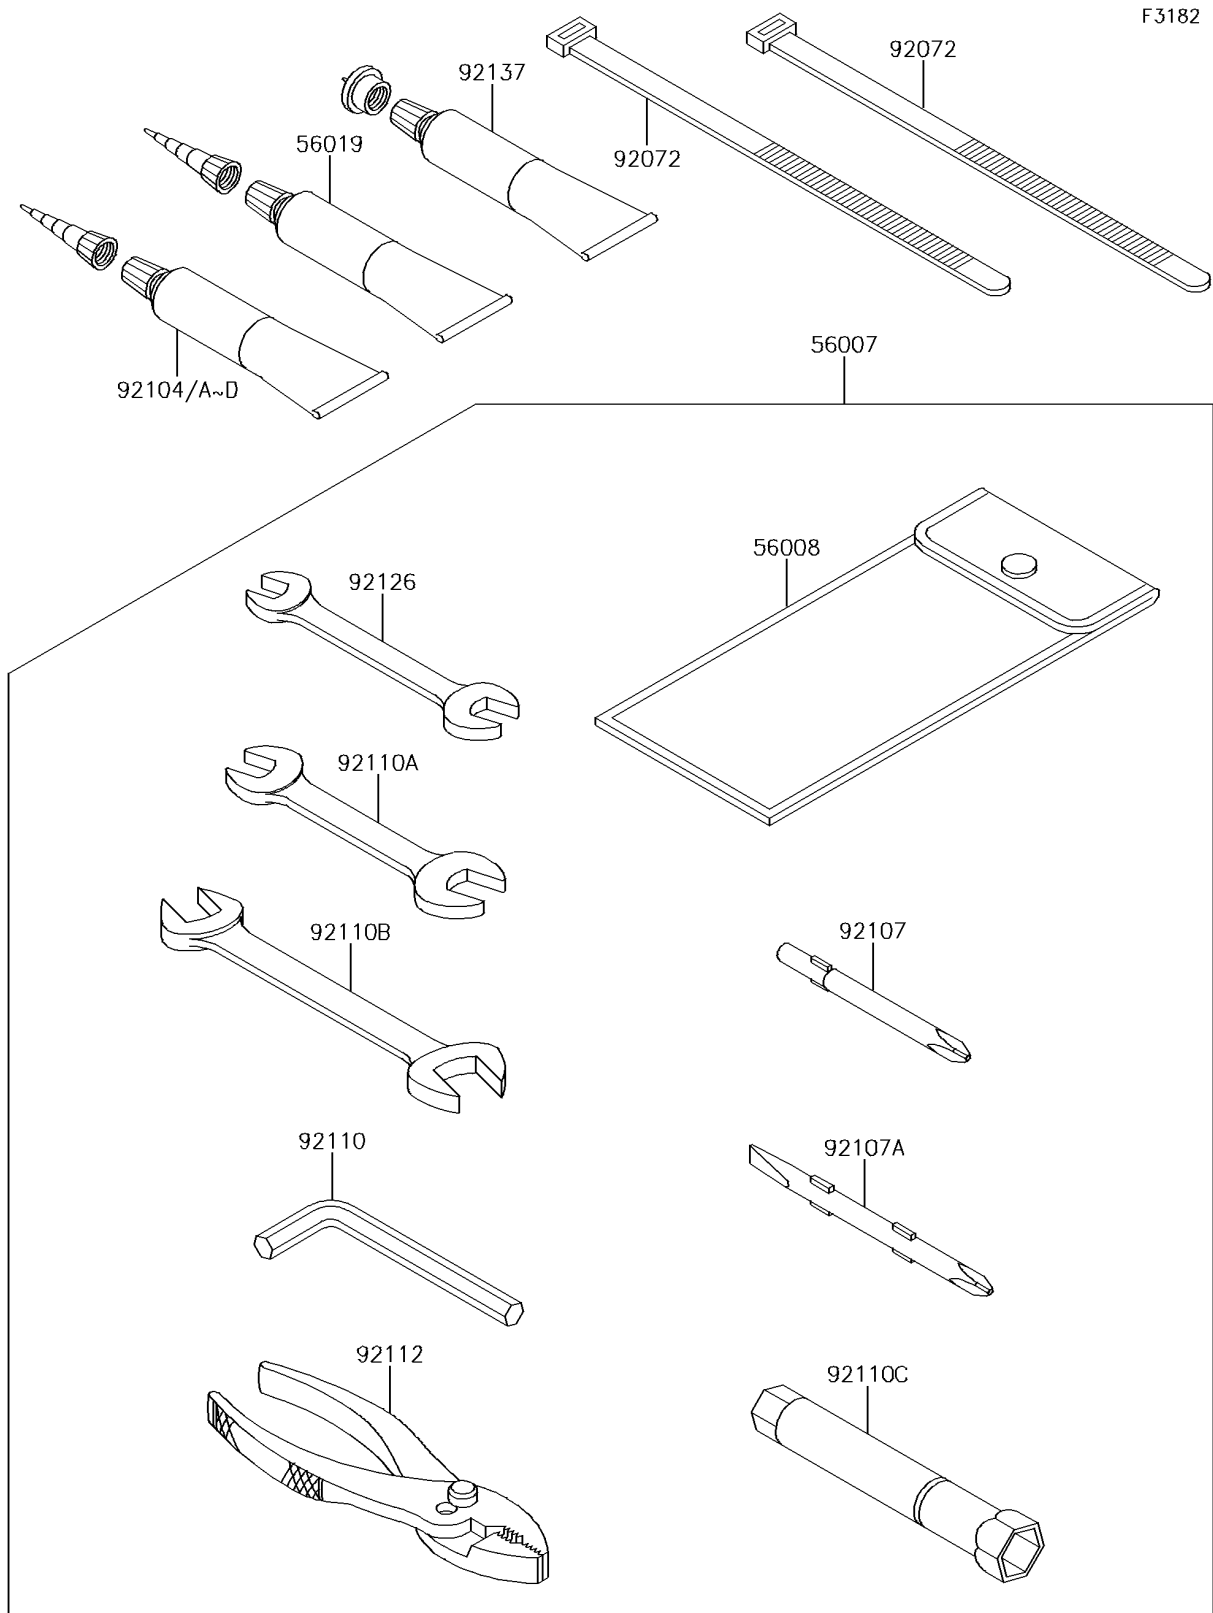

2014 JET SKI® ULTRA® 310X SE

PARTS DIAGRAM

Owner's Tools

2014 JET SKI® ULTRA® 310X SE

PARTS LIST

Owner's Tools

ITEM NAME

PART NUMBER

QUANTITY
