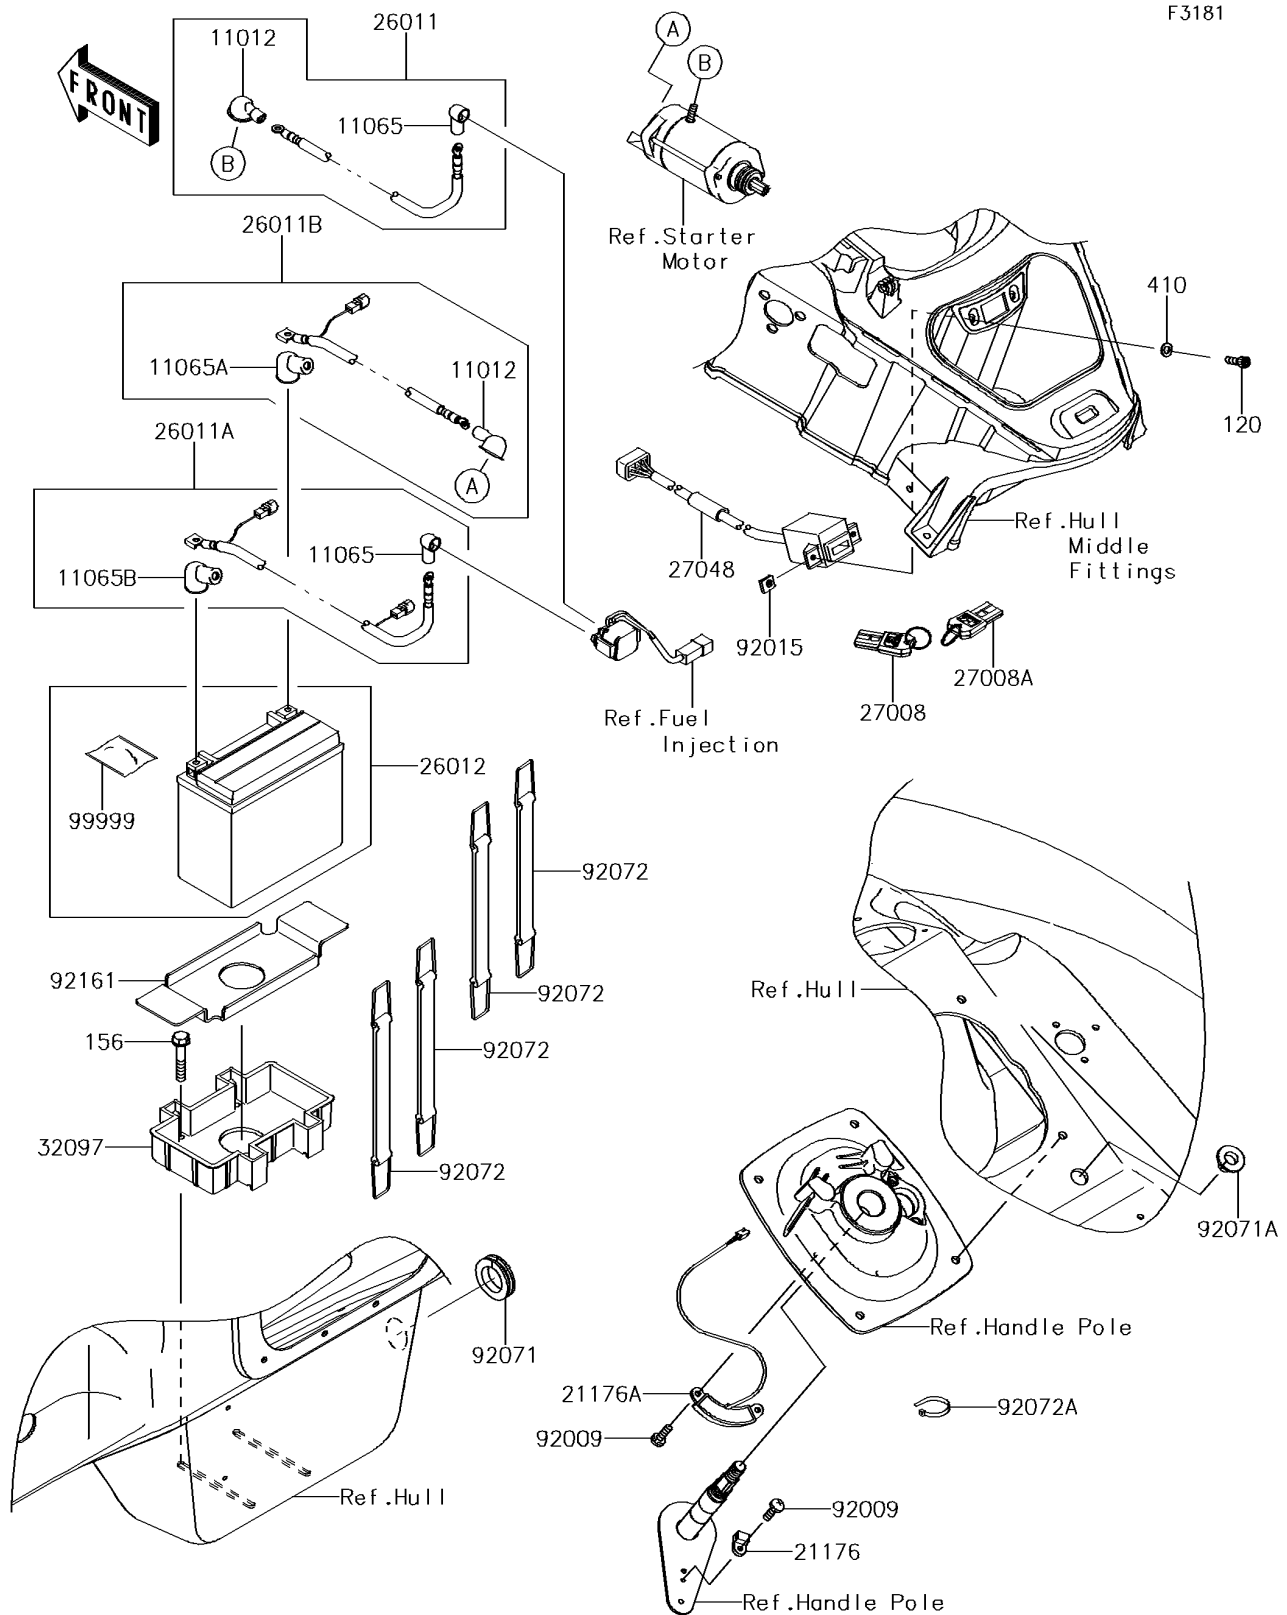

2017 JET SKI® ULTRA® 310X SE

PARTS DIAGRAM Electrical Equipment

2017 JET SKI® ULTRA® 310X SE

PARTS LIST

Electrical Equipment

ITEM NAME

PART NUMBER

QUANTITY
