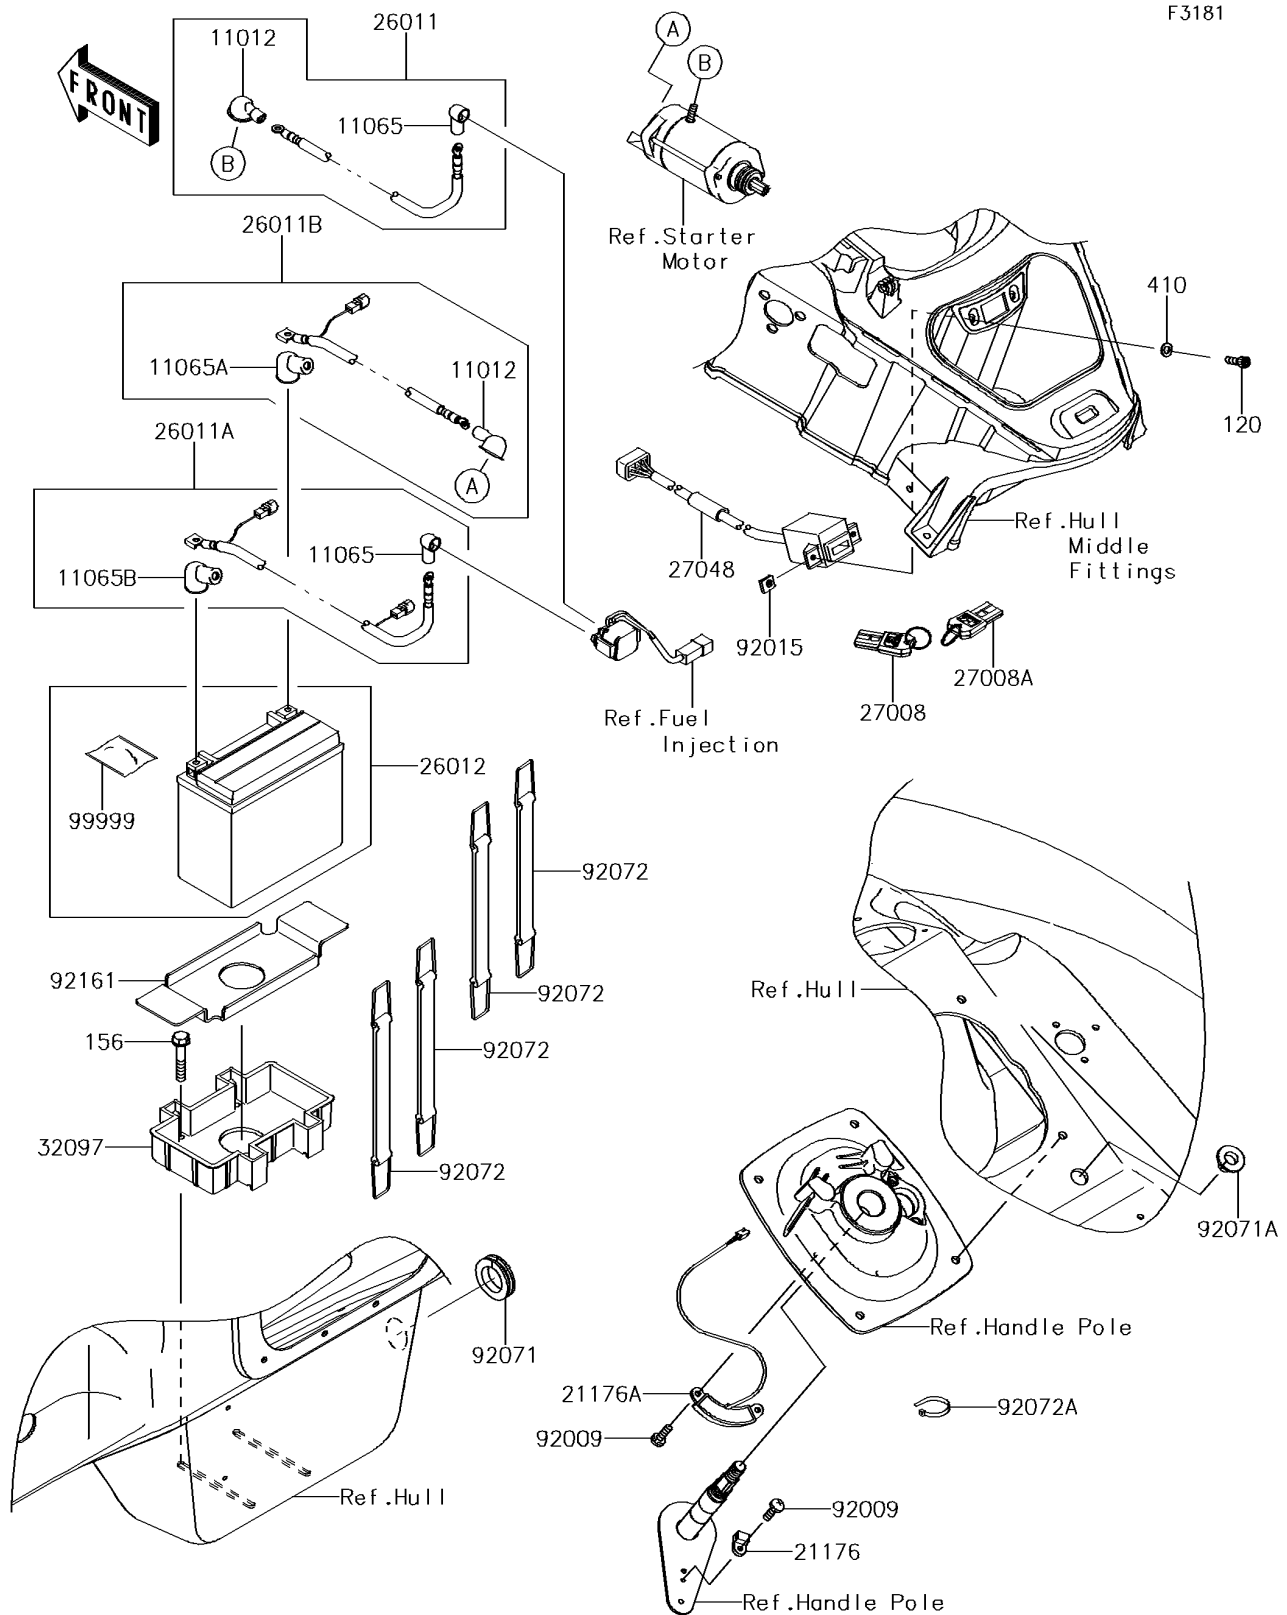

2016 JET SKI® ULTRA® 310X SE

PARTS DIAGRAM Electrical Equipment

2016 JET SKI® ULTRA® 310X SE

PARTS LIST

Electrical Equipment

ITEM NAME

PART NUMBER

QUANTITY
