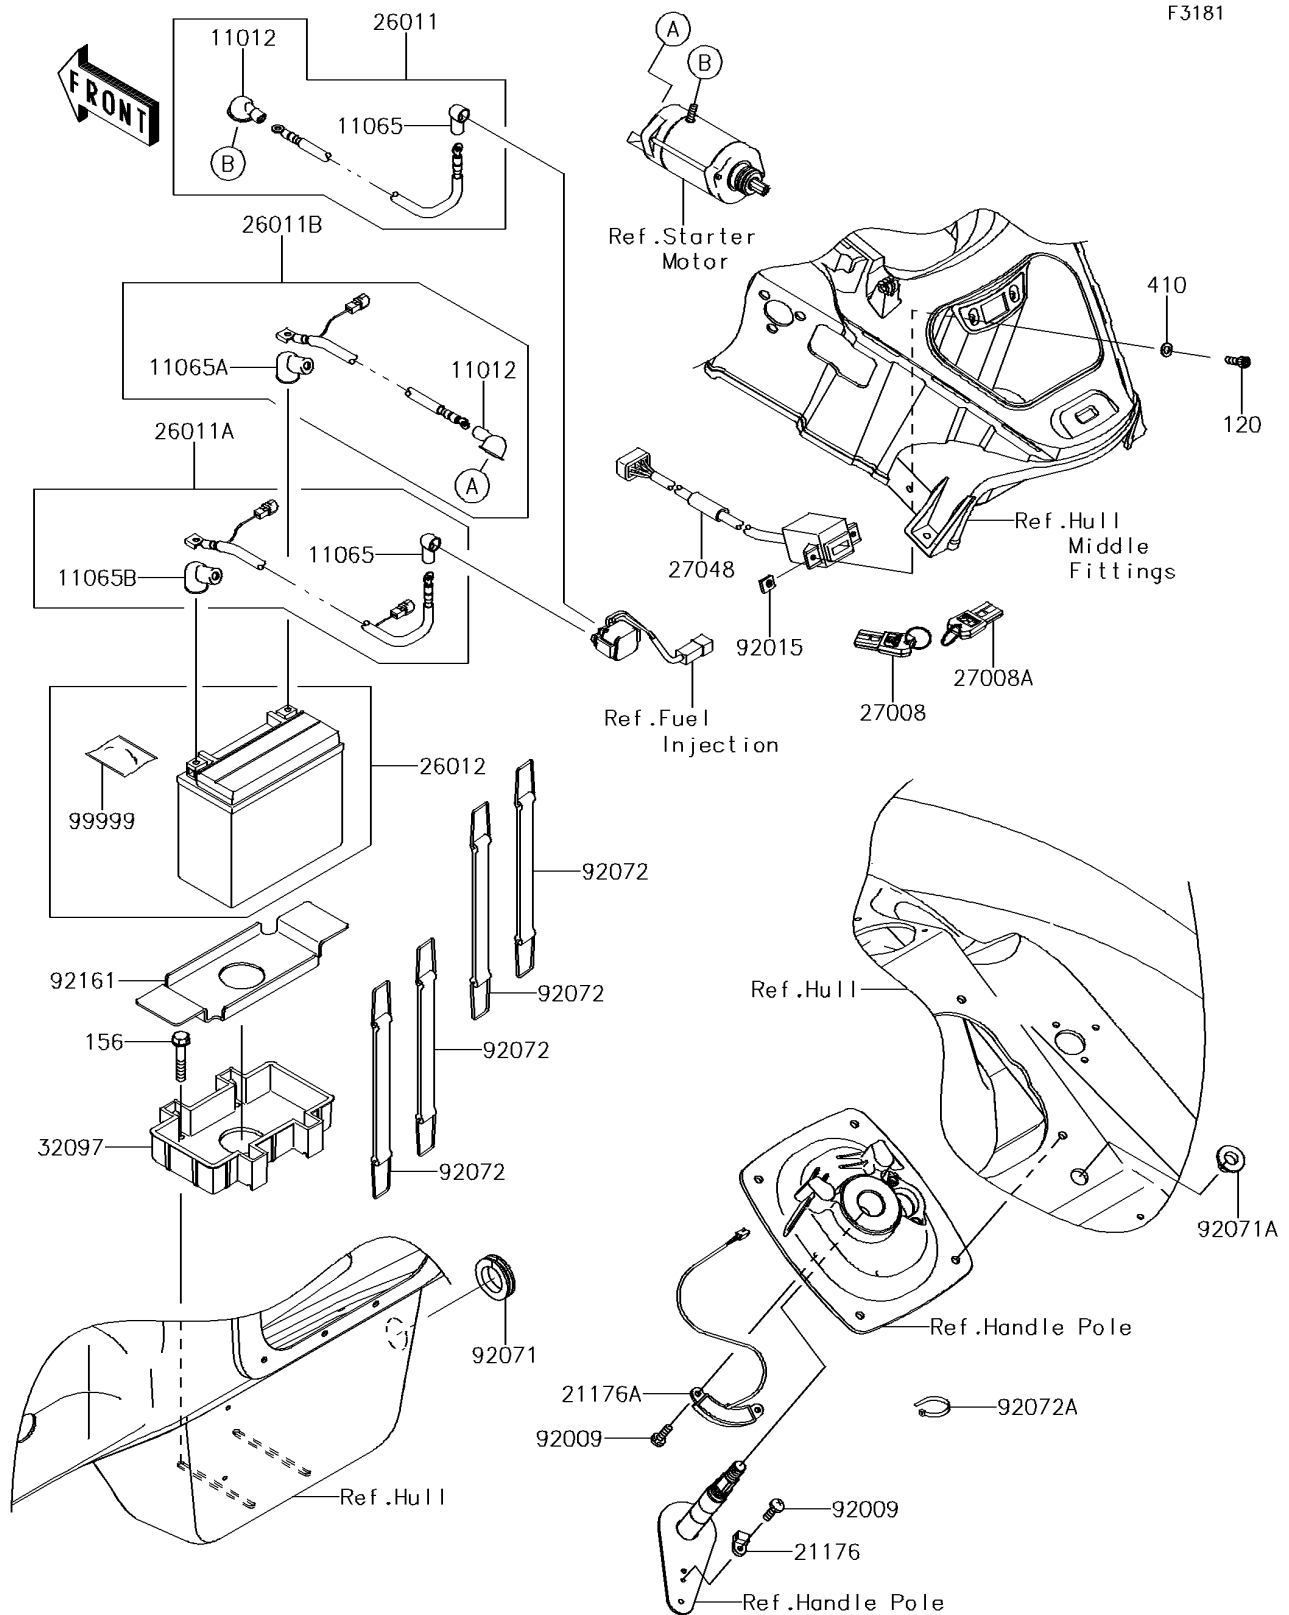

2016 JET SKI® ULTRA® 310X SE

PARTS DIAGRAM Electrical Equipment

2016 JET SKI® ULTRA® 310X SE

PARTS LIST

Electrical Equipment

ITEM NAME

PART NUMBER

QUANTITY
