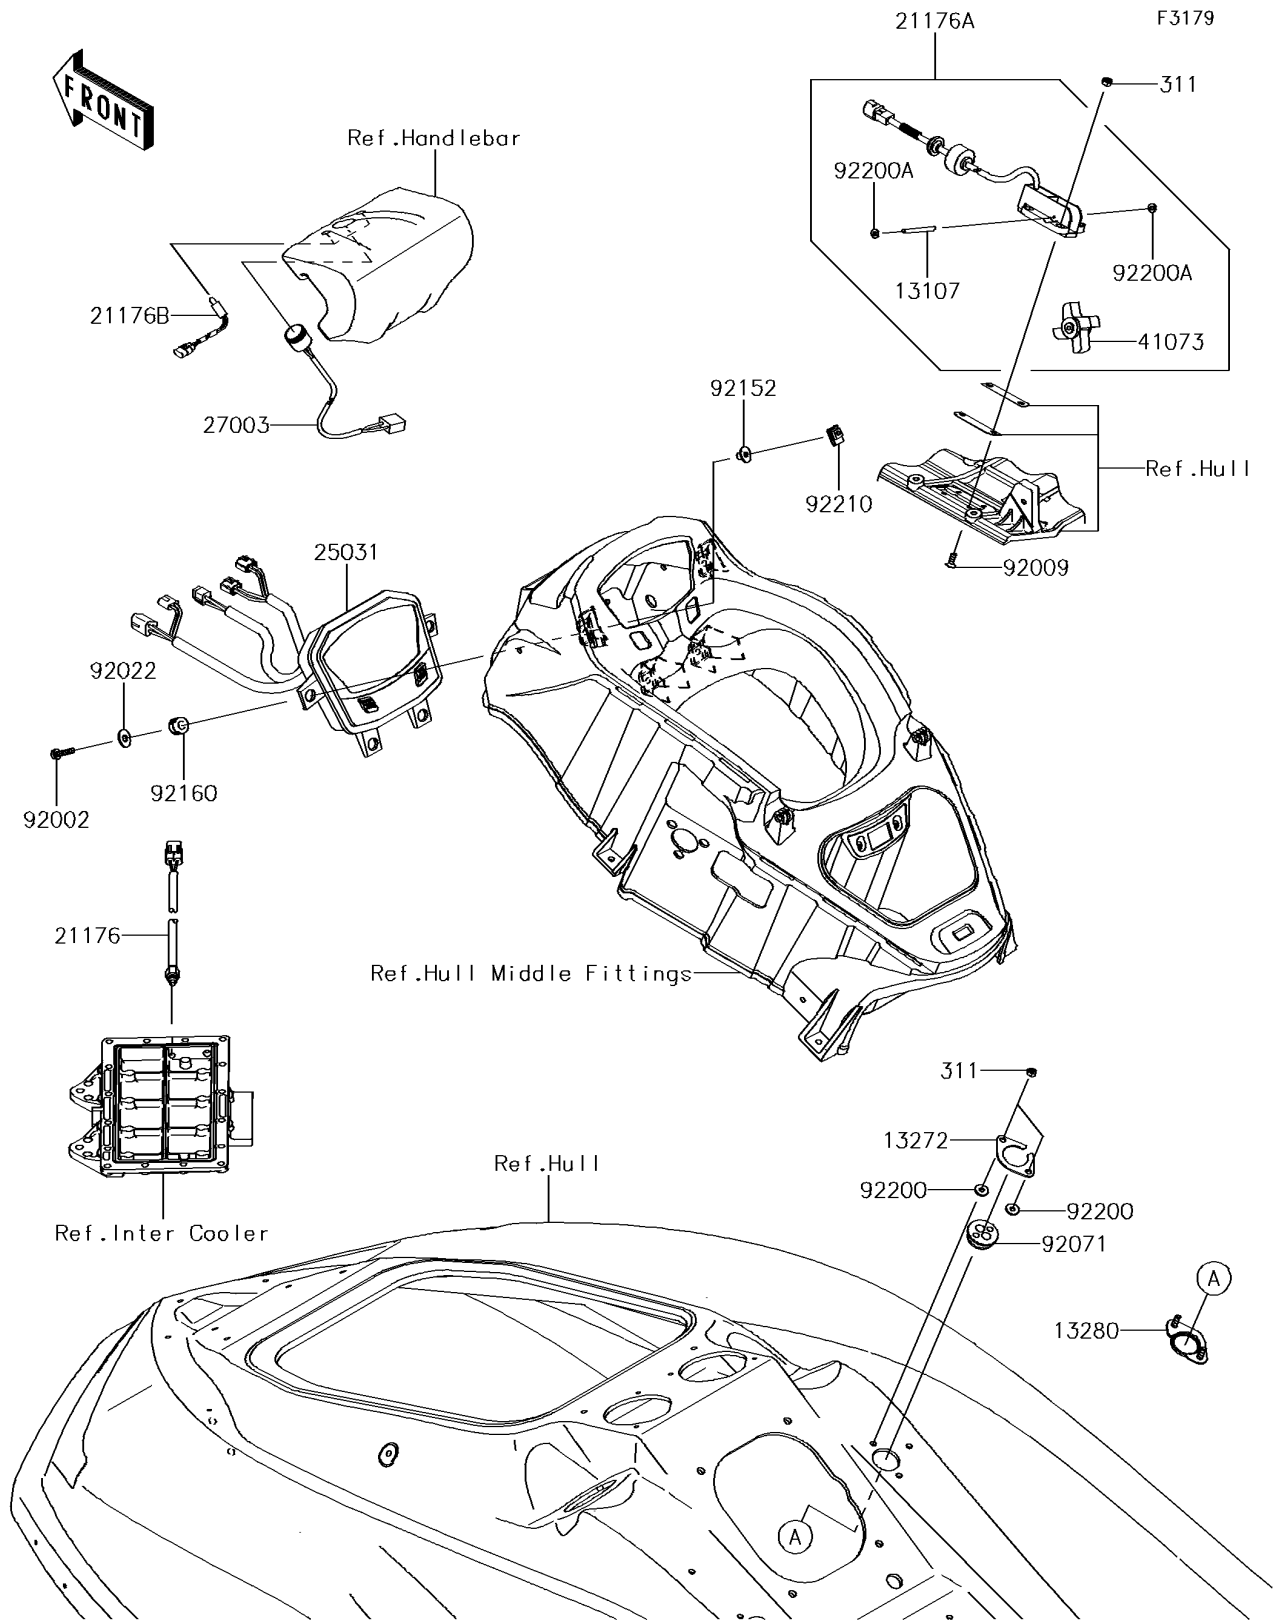

## PARTS DIAGRAM

### Meters

## PARTS LIST

### Meters

ITEM NAME	PART NUMBER	QUANTITY
SHAFT (Ref # 13107)	13107-3807	1
PLATE (Ref # 13272)	13272-3729	1
HOLDER (Ref # 13280)	13280-0724	1
SENSOR,TEMP (Ref # 21176)	21176-0072	1
SENSOR,SPEED (Ref # 21176A)	21176-3775	1
SENSOR,AIR TEMP (Ref # 21176B)	21176-3778	2
METER-ASSY (Ref # 25031)	25031-0689	1
HORN (Ref # 27003)	27003-3706	1
NUT-HEX,6MM (Ref # 311)	311R0600	6
WHEEL-ASSY,PADDLE (Ref # 41073)	41073-3701	1
BOLT,6X25 (Ref # 92002)	92002-3714	4
SCREW,6X16 (Ref # 92009)	92009-3703	4
WASHER,6.5X20X1.5 (Ref # 92022)	92022-3710	4
GROMMET,HARNESS (Ref # 92071)	92071-3790	1
COLLAR (Ref # 92152)	92152-3755	4
DAMPER,10X20X12 (Ref # 92160)	92160-1167	4
WASHER,6.5X16X2.0 (Ref # 92200)	92200-1543	2
WASHER (Ref # 92200A)	92200-3805	2
NUT,6MM (Ref # 92210)	92210-3768	4