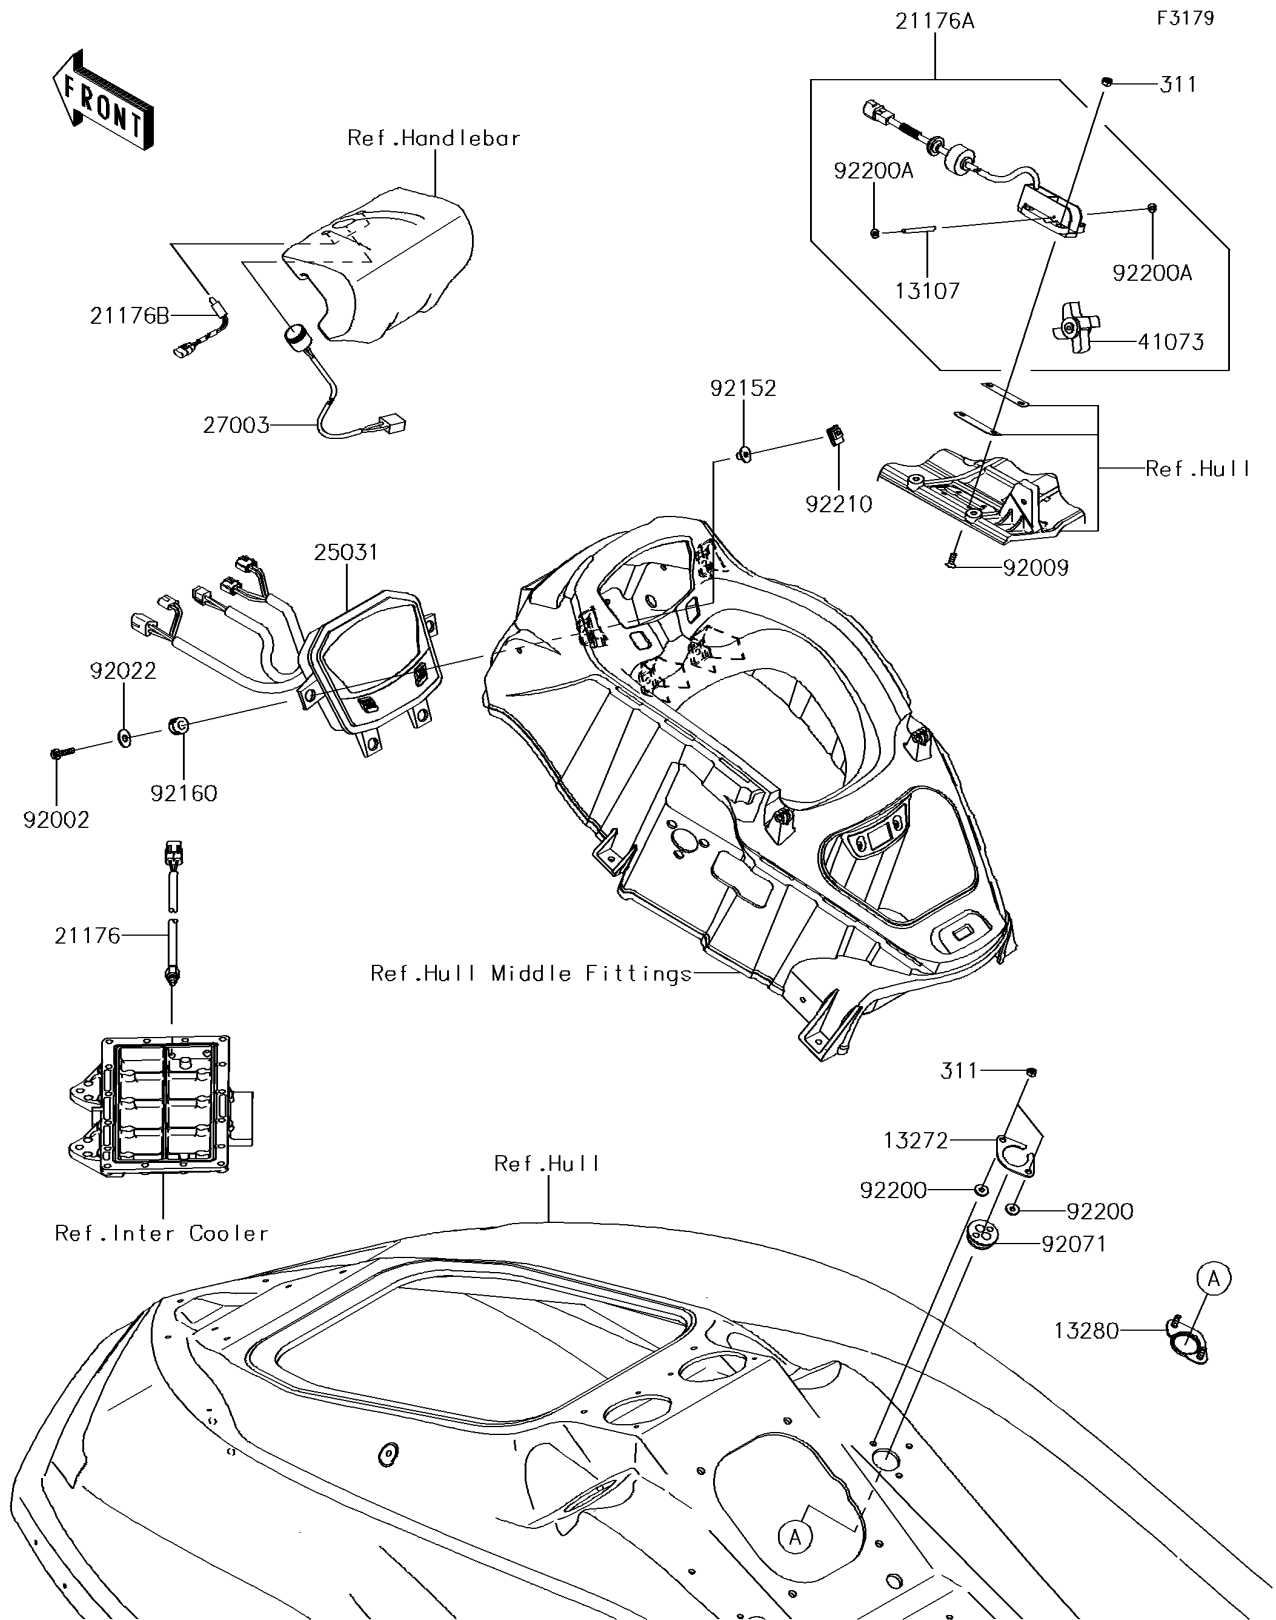

2015 JET SKI® ULTRA® 310X SE

PARTS DIAGRAM

Meters

2015 JET SKI® ULTRA® 310X SE

PARTS LIST

Meters

ITEM NAME

PART NUMBER

QUANTITY
