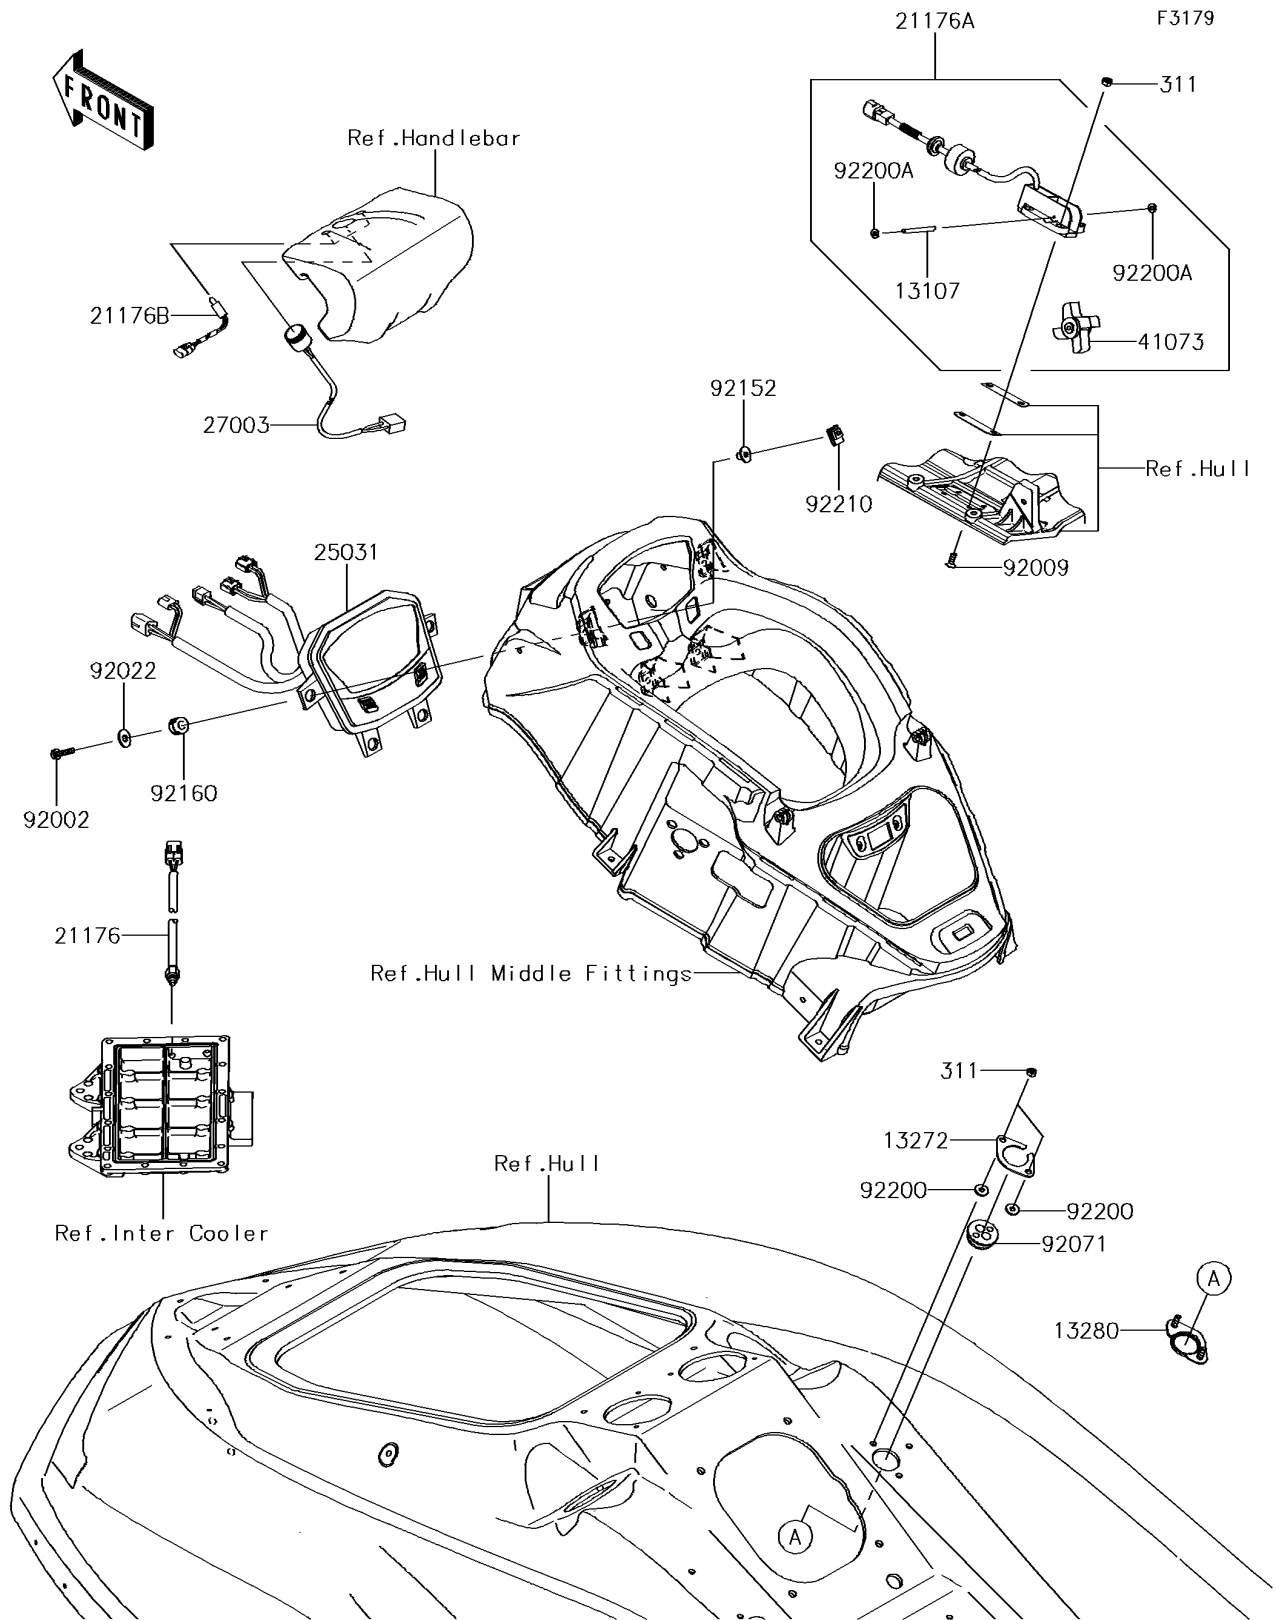

2015 JET SKI® ULTRA® 310X SE

PARTS DIAGRAM

Meters

2015 JET SKI® ULTRA® 310X SE

PARTS LIST

Meters

ITEM NAME	PART NUMBER	QUANTITY
SHAFT (Ref # 13107)	13107-3807	1
PLATE (Ref # 13272)	13272-3729	1
HOLDER (Ref # 13280)	13280-0724	1
SENSOR,TEMP (Ref # 21176)	21176-0072	1
SENSOR,SPEED (Ref # 21176A)	21176-3775	1
SENSOR,AIR TEMP (Ref # 21176B)	21176-3778	2
METER-ASSY (Ref # 25031)	25031-0689	1
HORN (Ref # 27003)	27003-3706	1
NUT-HEX,6MM (Ref # 311)	311R0600	6
WHEEL-ASSY,PADDLE (Ref # 41073)	41073-3701	1
BOLT,6X25 (Ref # 92002)	92002-3714	4
SCREW,6X16 (Ref # 92009)	92009-3703	4
WASHER,6.5X20X1.5 (Ref # 92022)	92022-3710	4
GROMMET,HARNESS (Ref # 92071)	92071-3790	1
COLLAR (Ref # 92152)	92152-3755	4
DAMPER,10X20X12 (Ref # 92160)	92160-1167	4
WASHER,6.5X16X2.0 (Ref # 92200)	92200-1543	2
WASHER (Ref # 92200A)	92200-3805	2
NUT,6MM (Ref # 92210)	92210-3768	4