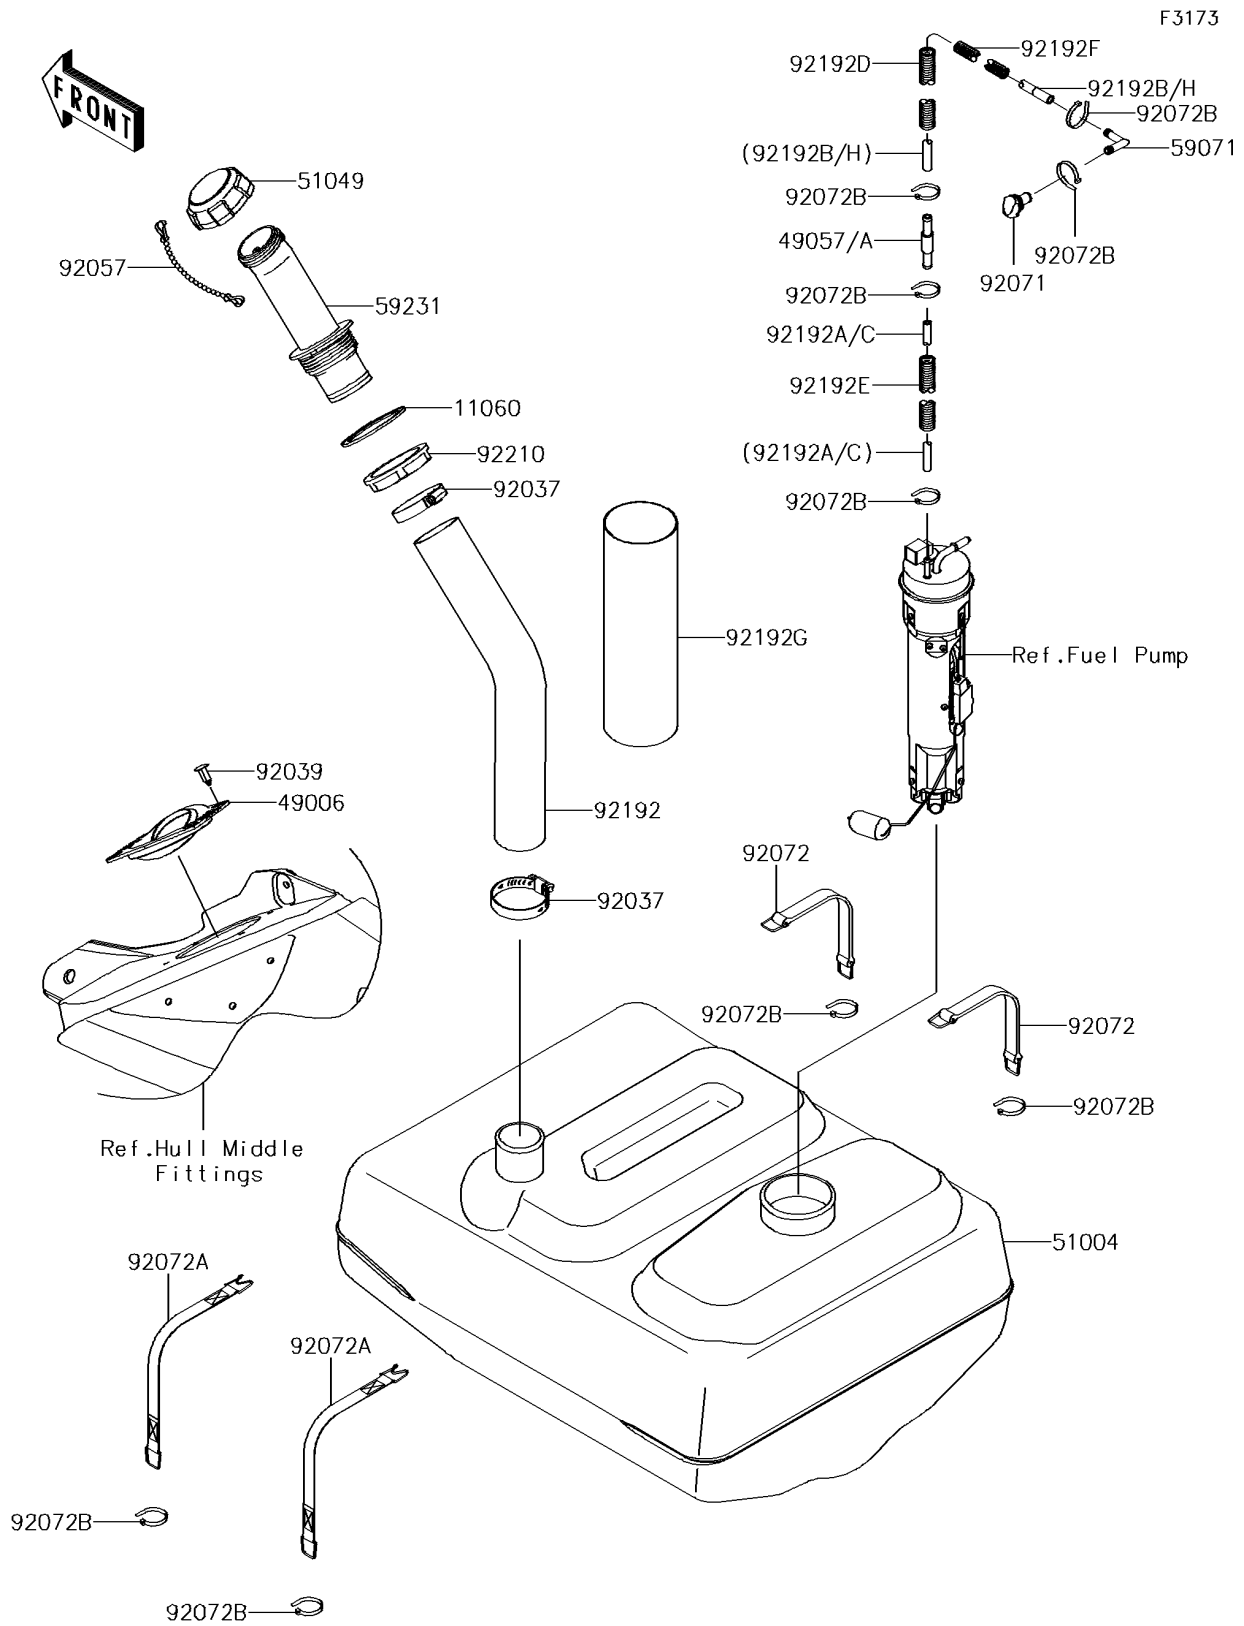

2017 JET SKI® ULTRA® 310X SE

PARTS DIAGRAM

Fuel Tank

2017 JET SKI® ULTRA® 310X SE

PARTS LIST

Fuel Tank

ITEM NAME

PART NUMBER

QUANTITY
