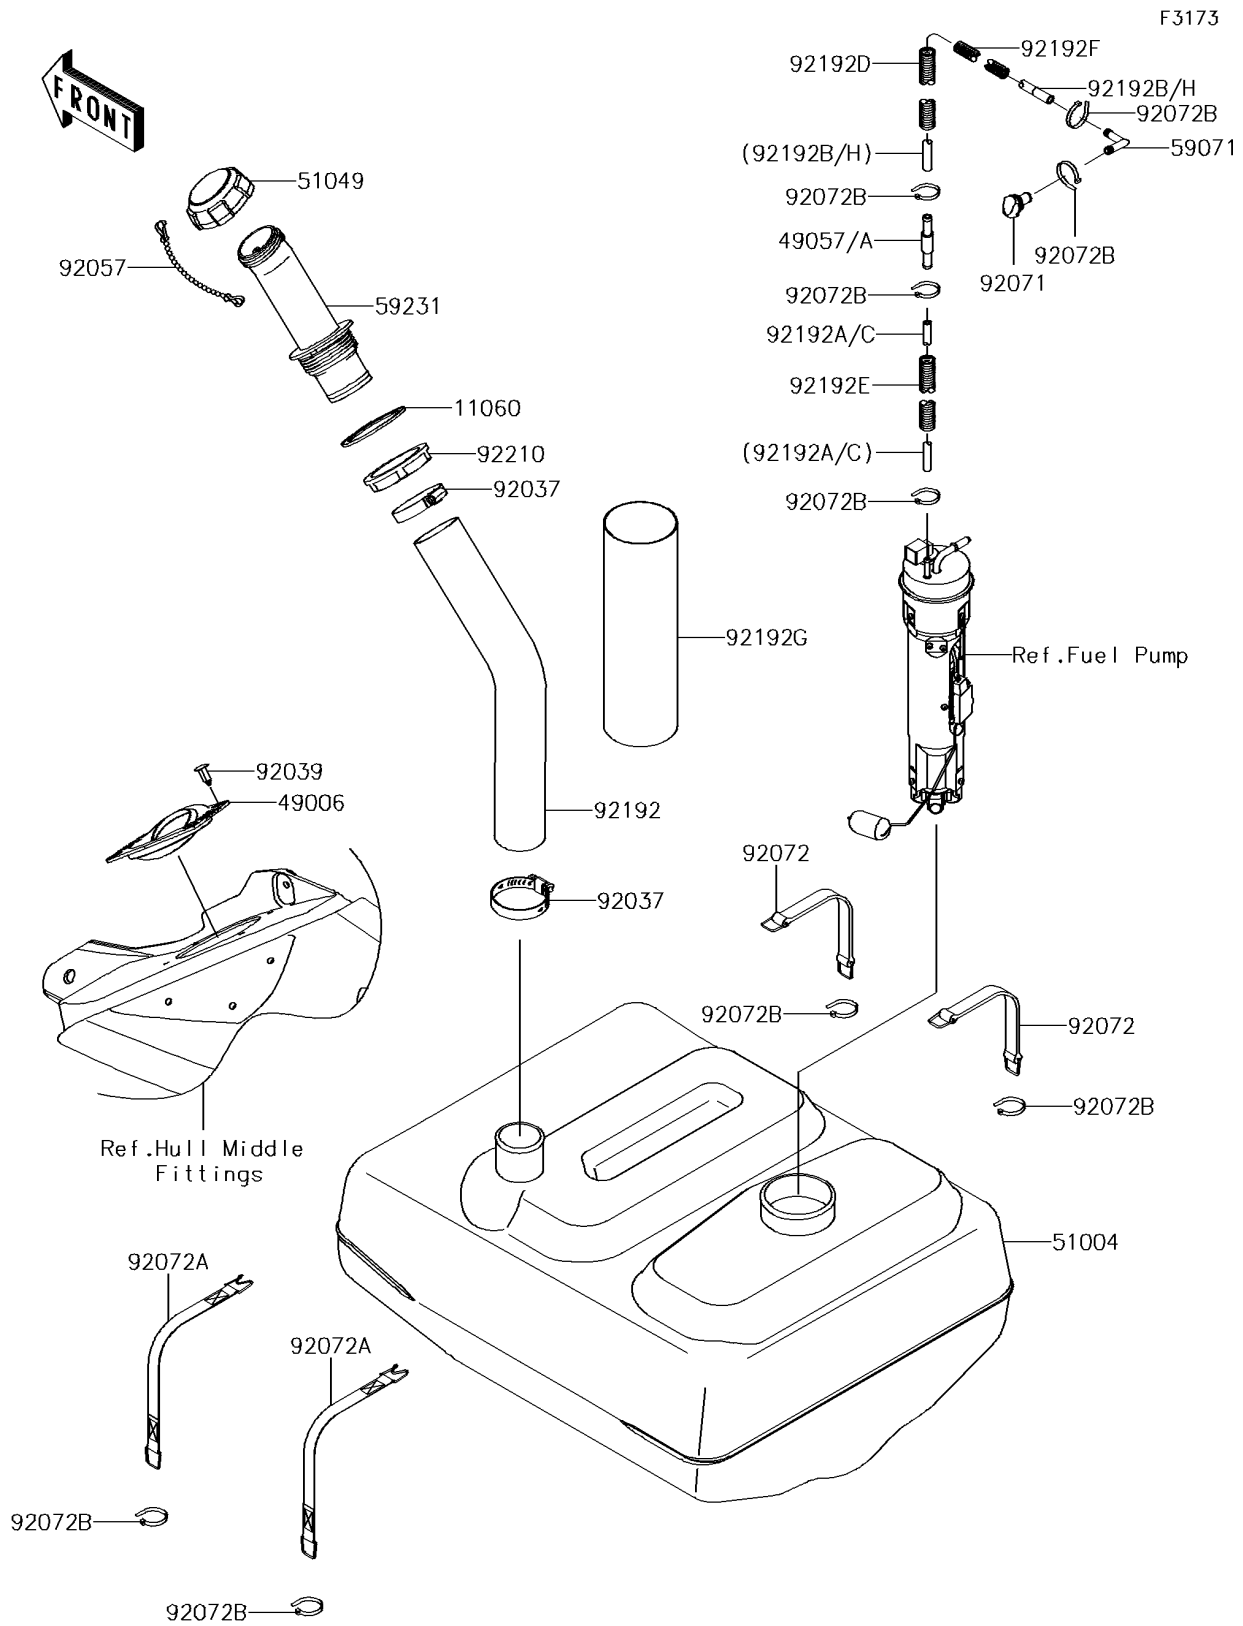

## PARTS DIAGRAM

### Fuel Tank

## PARTS LIST

### Fuel Tank

ITEM NAME	PART NUMBER	QUANTITY
GASKET,FUEL-FILLER (Ref # 11060)	11060-3780	1
BOOT (Ref # 49006)	49006-3719	1
VALVE-RELIEF (Ref # 49057A)	49057-3707	1
TANK-FUEL (Ref # 51004)	51004-0710	1
CAP-TANK,FUEL (Ref # 51049)	51049-0713	1
JOINT (Ref # 59071)	59071-3736	1
FILLER,FUEL TANK (Ref # 59231)	59231-3727	1
CLAMP (Ref # 92037)	92037-3738	2
RIVET (Ref # 92039)	92039-3788	4
CHAIN,COVER,L=100 (Ref # 92057)	92057-3704	1
GROMMET (Ref # 92071)	92071-3841	1
BAND (Ref # 92072)	92072-3845	2
BAND (Ref # 92072A)	92072-3847	2
BAND,L=100.08 (Ref # 92072B)	92072-3882	9
TUBE,FUEL TANK-FILLER (Ref # 92192)	92192-1044	1
TUBE,5.8X11X100 (Ref # 92192A)	92192-1103	1
TUBE,5.8X10.8X1000 (Ref # 92192B)	92192-1515	1
TUBE,CORRUGATED,15.3X20.6X650 (Ref # 92192D)	92192-3748	1
TUBE,CORRUGATED,L=120 (Ref # 92192E)	92192-3749	1
TUBE,CORRUGATED,L=350 (Ref # 92192F)	92192-3788	1
TUBE,86X89X300 (Ref # 92192G)	92192-3822	1
NUT,FUEL FILLER (Ref # 92210)	92210-3802	1