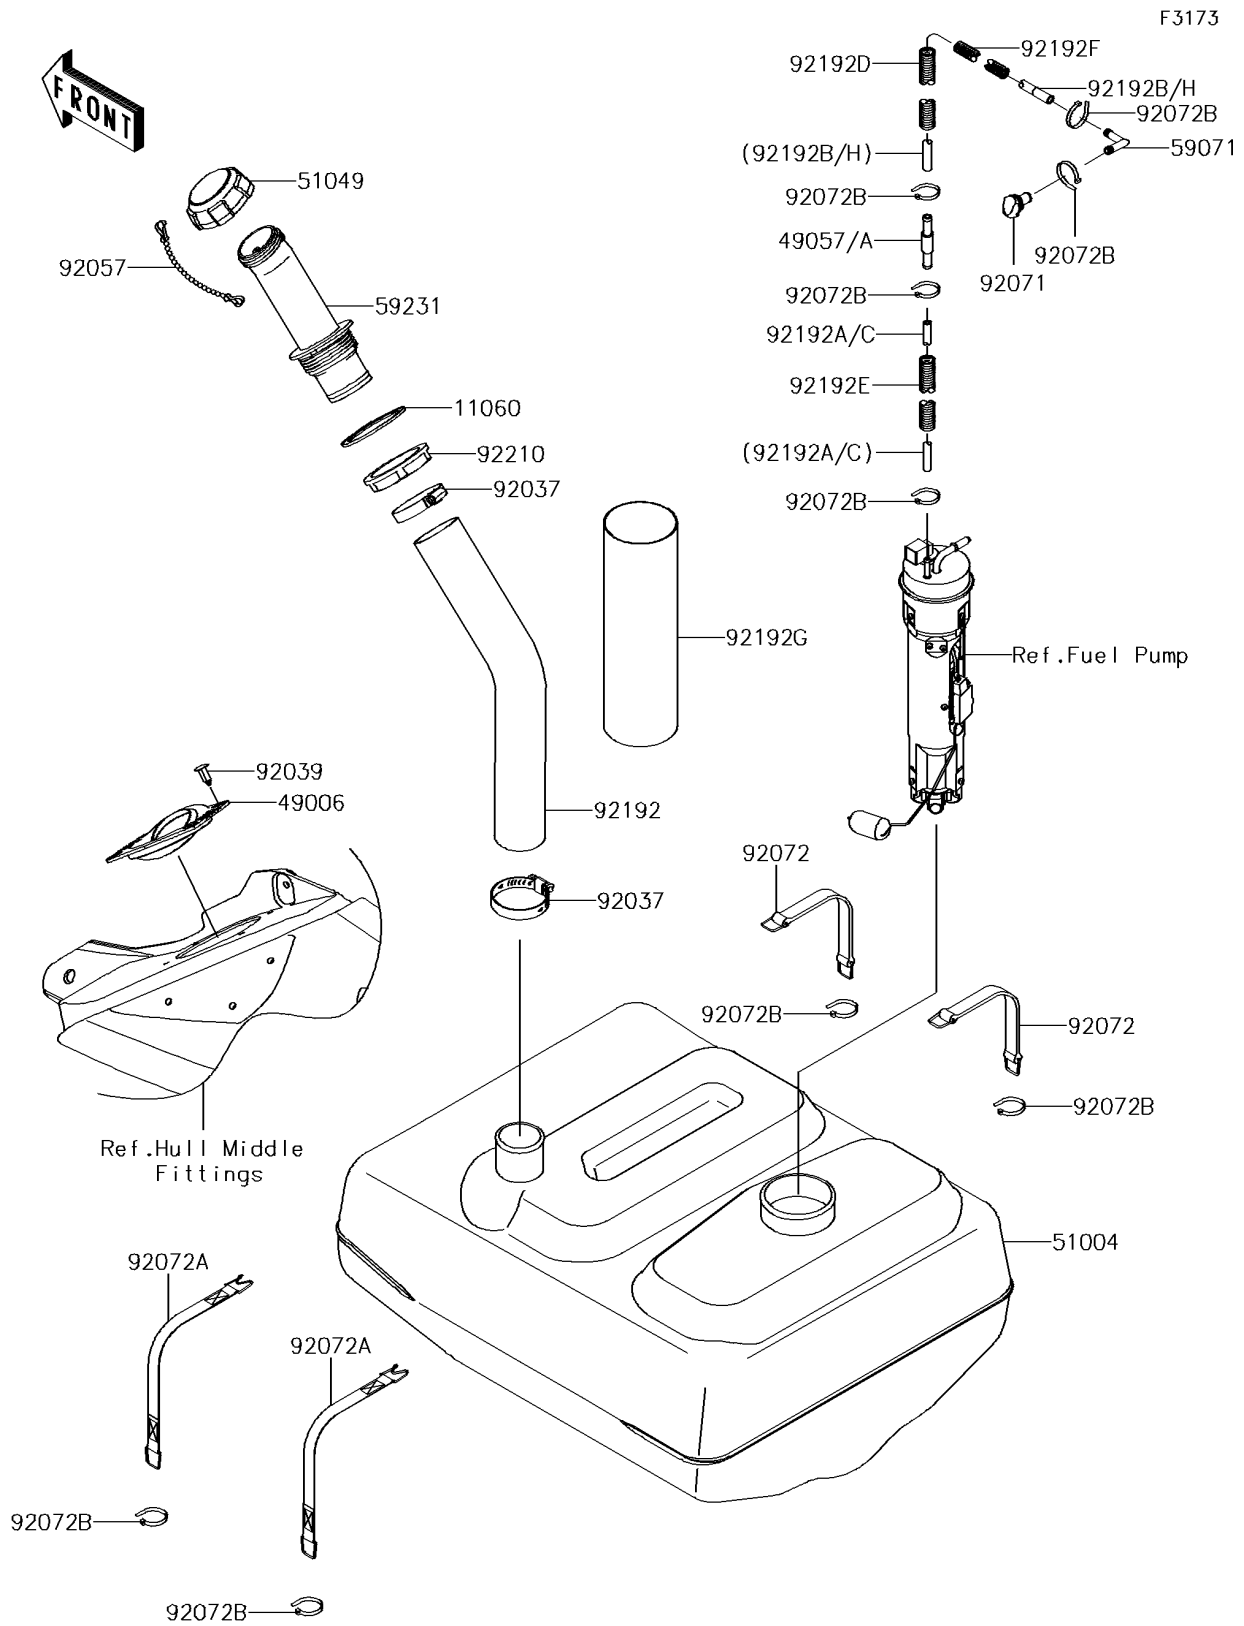

2015 JET SKI® ULTRA® 310X SE

PARTS DIAGRAM

Fuel Tank

2015 JET SKI® ULTRA® 310X SE

PARTS LIST

Fuel Tank

ITEM NAME

PART NUMBER

QUANTITY
