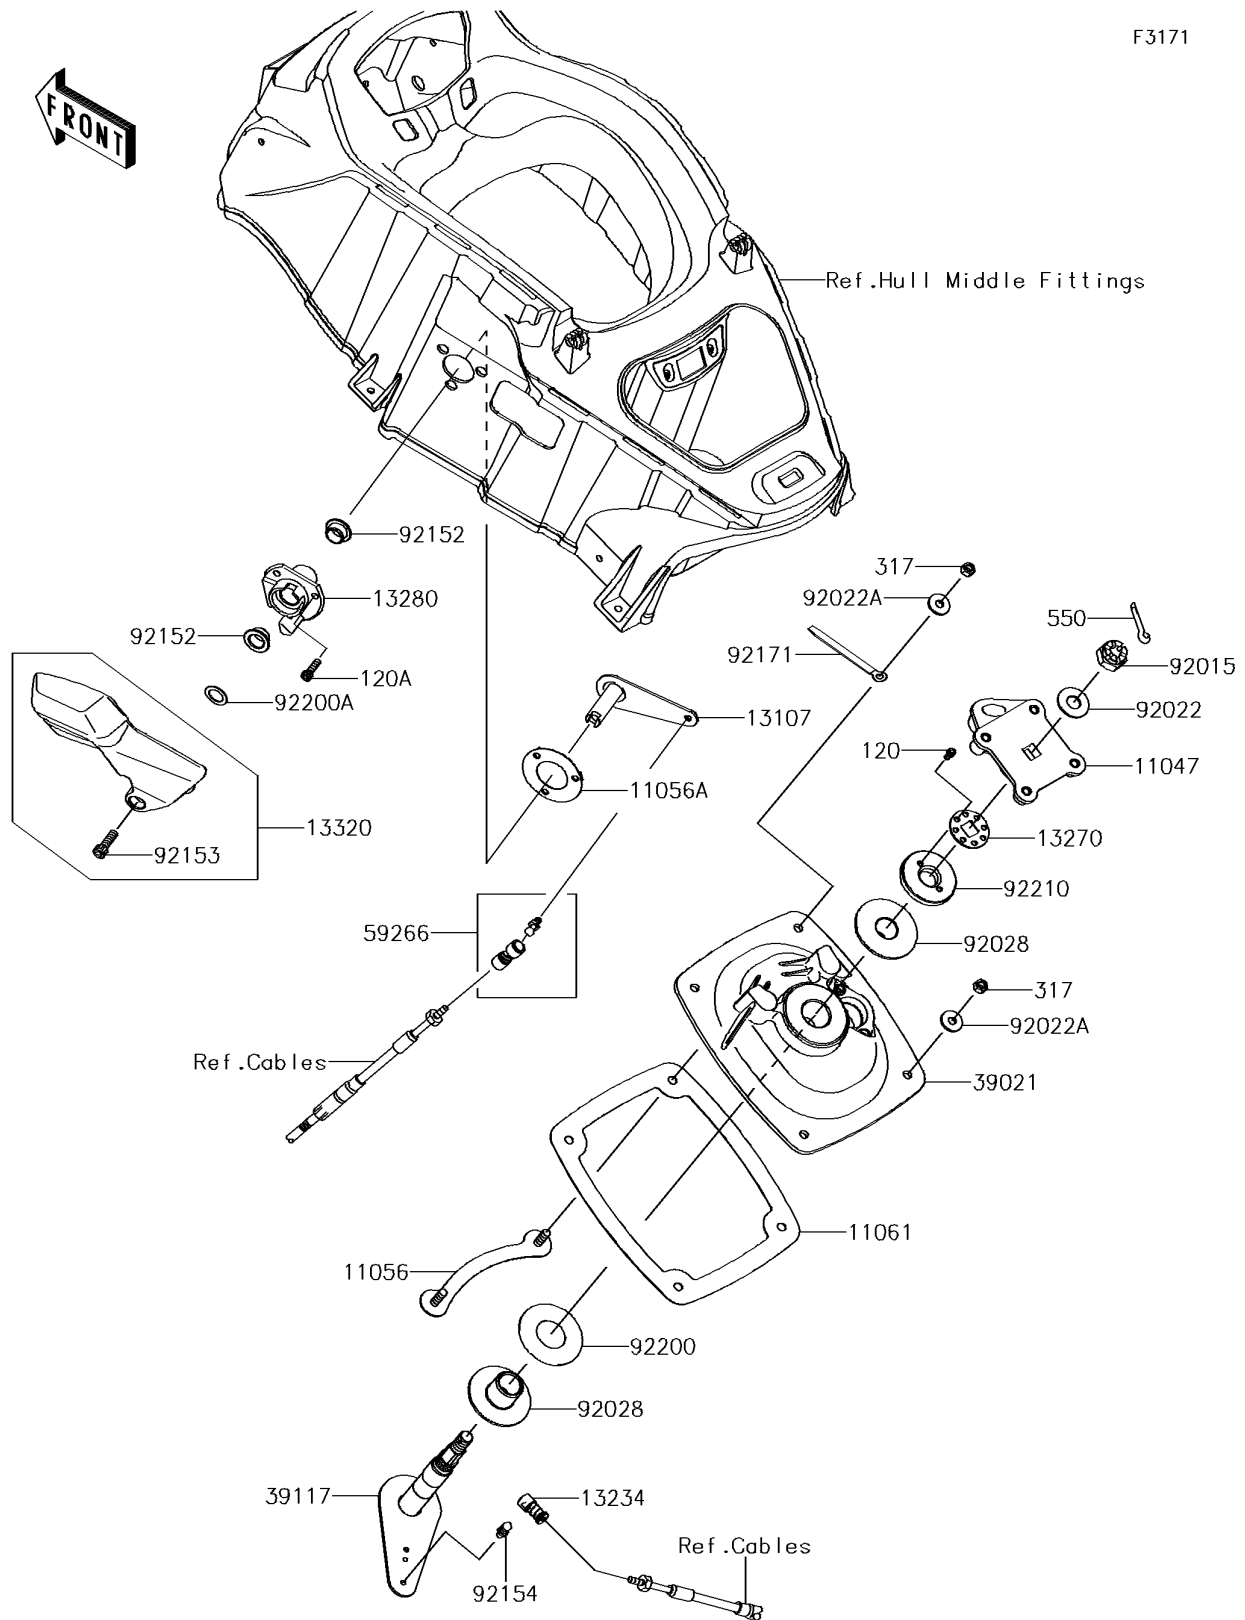

2016 JET SKI® ULTRA® 310X SE

PARTS DIAGRAM

Handle Pole

F3171

2016 JET SKI® ULTRA® 310X SE

PARTS LIST

Handle Pole

ITEM NAME	PART NUMBER	QUANTITY
BRACKET,HANDLE HOLDER (Ref # 11047)	11047-3759	1
BRACKET,HANDLE POLE BRACKET (Ref # 11056)	11056-3712	2
BRACKET (Ref # 11056A)	11056-3713	1
GASKET,HANDLE POLE BRACKET (Ref # 11061)	11061-3739	1
BOLT-SOCKET,5X10 (Ref # 120)	120R0510	2
BOLT-SOCKET,6X20 (Ref # 120A)	120R0620	3
SHAFT (Ref # 13107)	13107-3799	1
SHAFT-COMP (Ref # 13234)	13234-3713	1
PLATE,STEERING NUT (Ref # 13270)	13270-3808	1
HOLDER (Ref # 13280)	13280-0790	1
LEVER-ASSY,REVERSE (Ref # 13320)	13320-0027	1
NUT-HEX-SMALL,8MM (Ref # 317)	317R0800	4
BRACKET-HANDLE POLE (Ref # 39021)	39021-3716	1
SHAFT-STRG (Ref # 39117)	39117-3715	1
PIN-COTTER,3X35 (Ref # 550)	550S3035	1
JOINT-BALL (Ref # 59266)	59266-3710	1
NUT,CASTLE,14MM (Ref # 92015)	92015-3805	1
WASHER,15X34X2.0 (Ref # 92022)	92022-3738	1
WASHER,8.4X23X2.5 (Ref # 92022A)	92022-3744	4
BUSHING,STEERING (Ref # 92028)	92028-3748	2
COLLAR (Ref # 92152)	92152-3748	2
BOLT,SOCKET,8X25 (Ref # 92153)	92153-3739	1
BOLT,BALL,6MM (Ref # 92154)	92154-3710	1
CLAMP,L=150 (Ref # 92171)	92171-3717	1
WASHER,32.5X70X2 (Ref # 92200)	92200-3718	1
WASHER,16.5X25X1 (Ref # 92200A)	92200-3800	1
NUT,STEERING SHAFT,22MM (Ref # 92210)	92210-3800	1