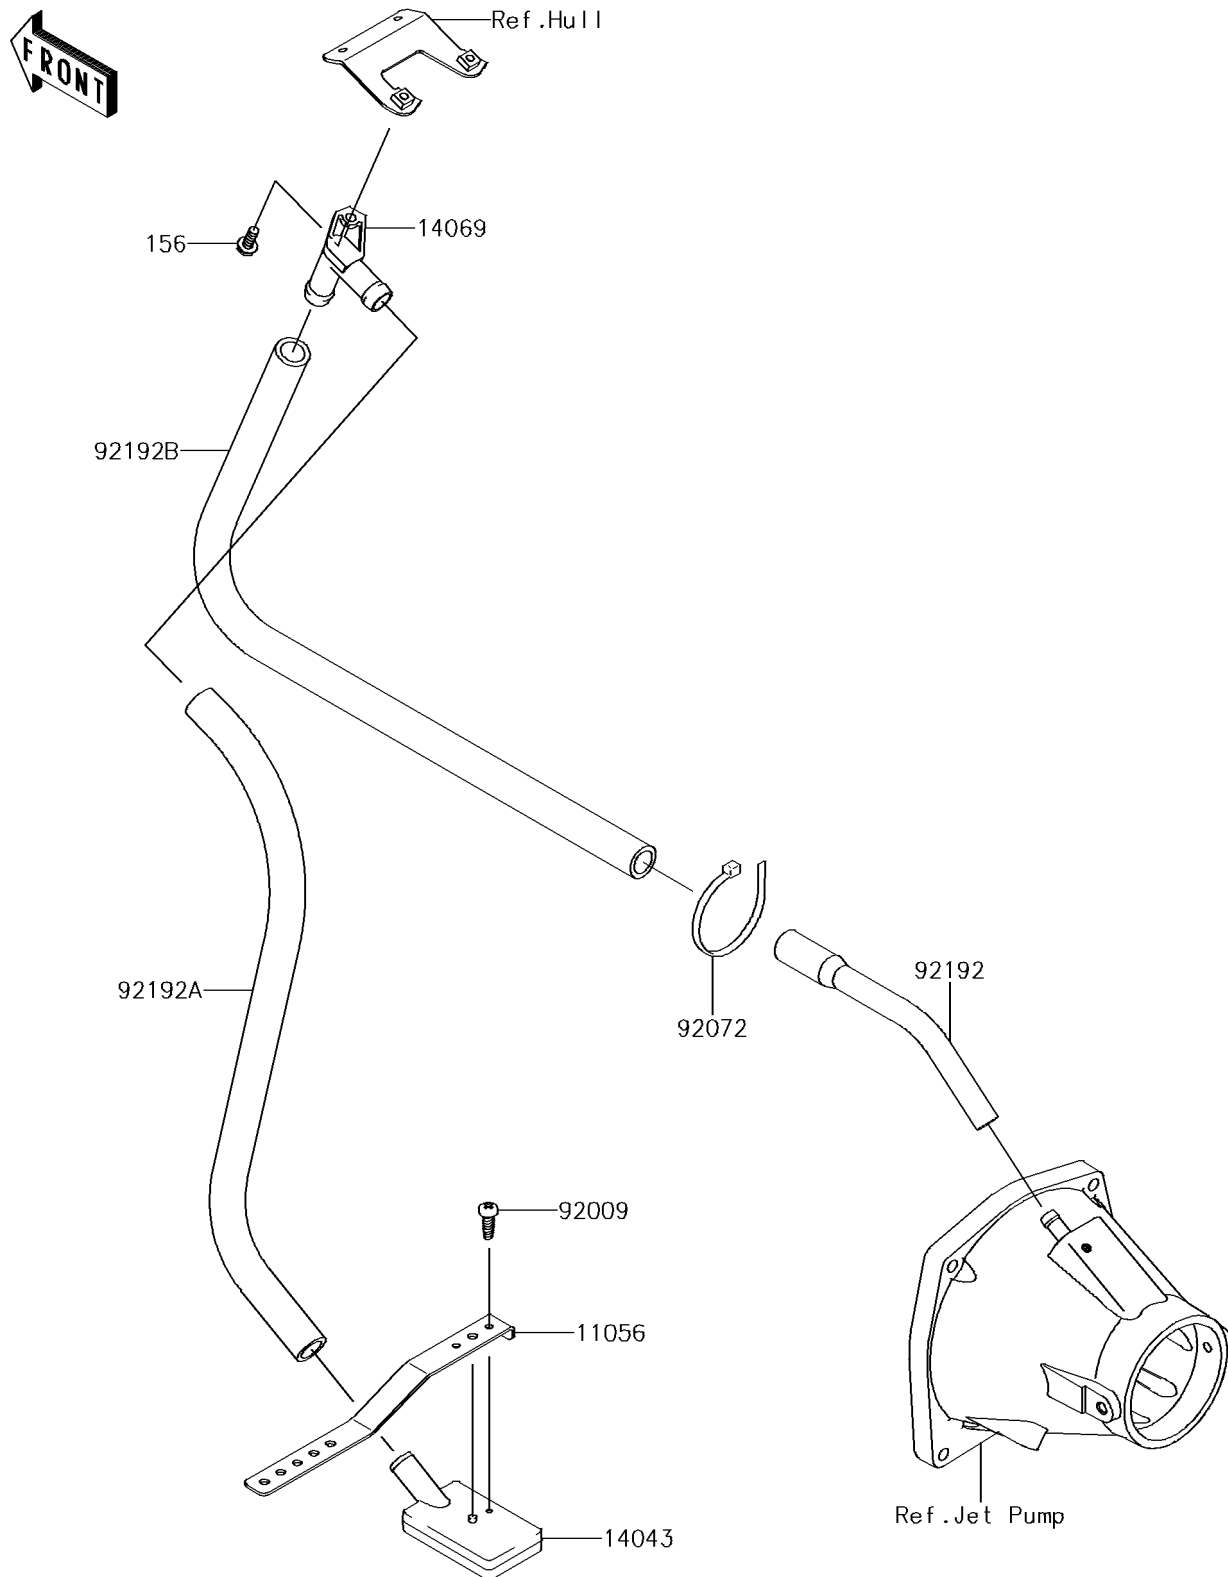

2016 JET SKI® ULTRA® 310X SE

PARTS DIAGRAM

Bilge System

F3145

2016 JET SKI® ULTRA® 310X SE

PARTS LIST

Bilge System

ITEM NAME	PART NUMBER	QUANTITY
BRACKET,LH&RH (Ref # 11056)	11056-3721	1
FILTER (Ref # 14043)	14043-3711	1
BREATHER (Ref # 14069)	14069-3708	1
BOLT-WP,6X16 (Ref # 156)	156R0616	1
SCREW,TAPPING,4X14 (Ref # 92009)	92009-3762	1
BAND,L=188.85 (Ref # 92072)	92072-0105	1
TUBE,HULL-NOZZLE (Ref # 92192)	92192-3753	1
TUBE,FILTER-BREATHER (Ref # 92192A)	92192-3755	1
TUBE,BREATHER-HULL (Ref # 92192B)	92192-3826	1