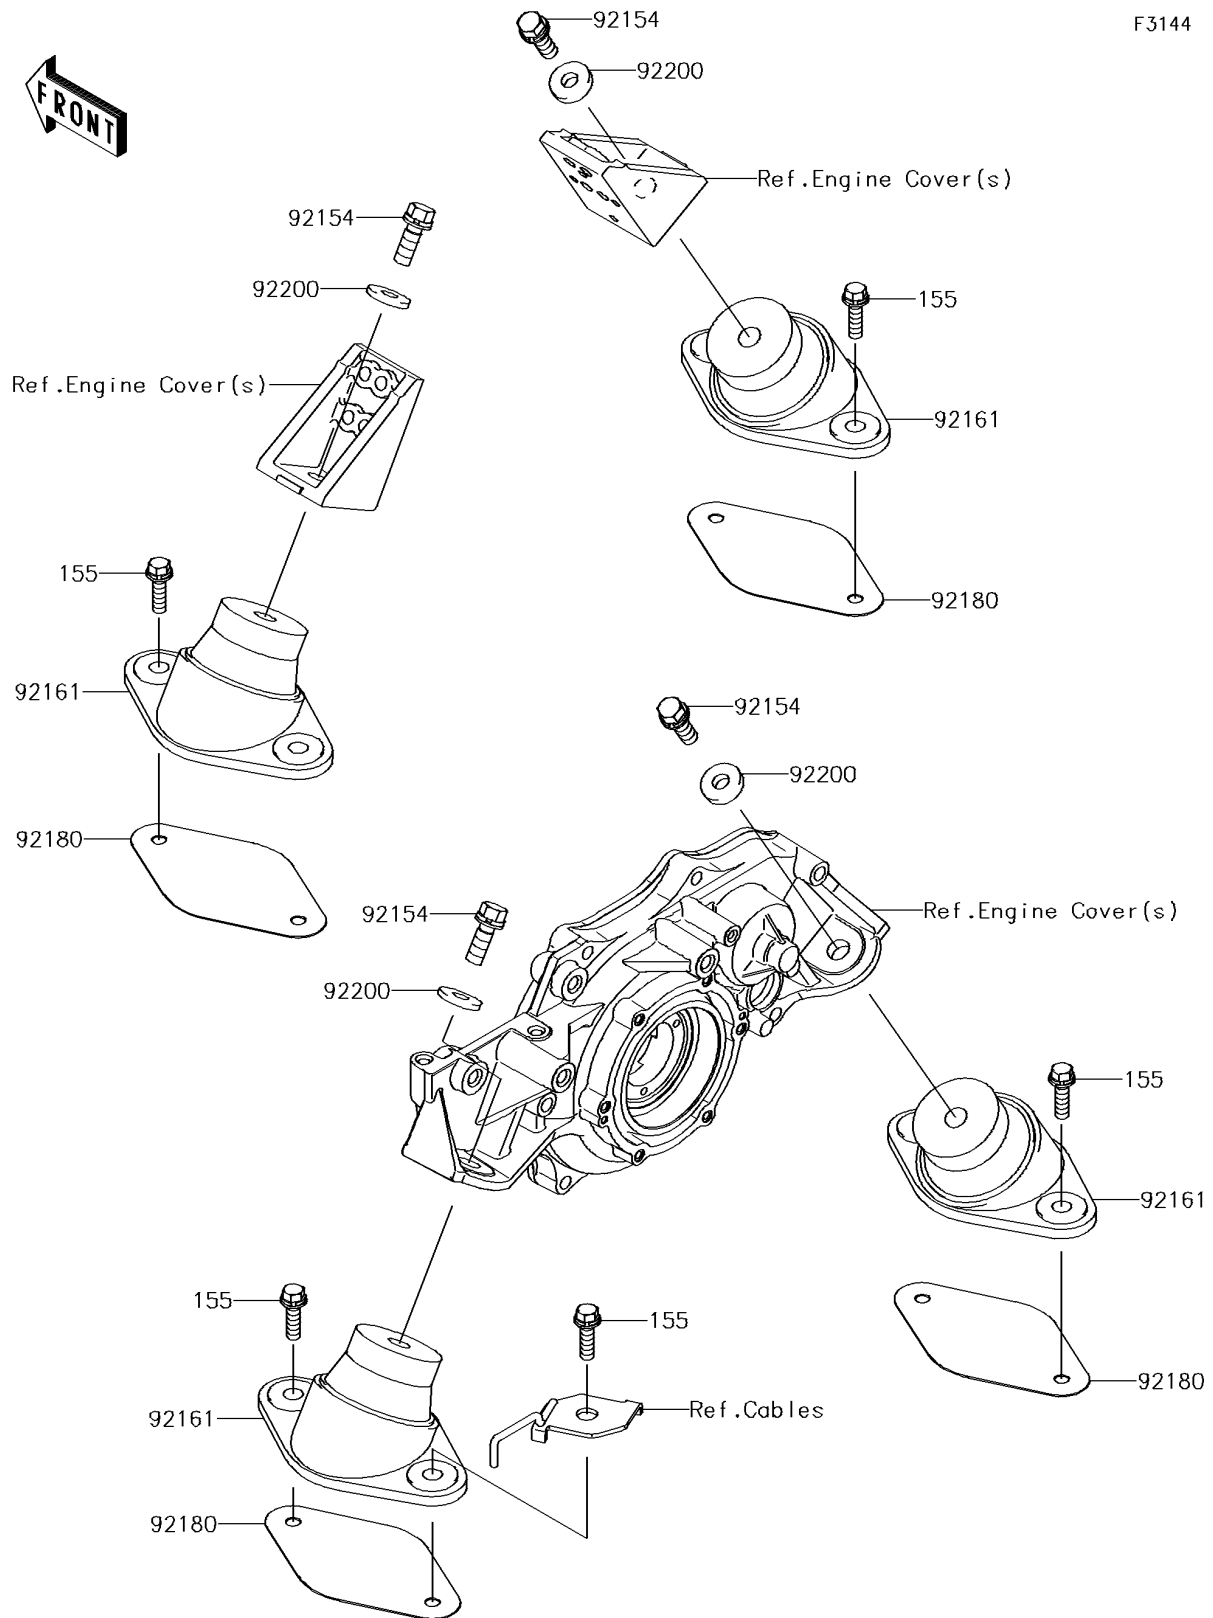

2017 JET SKI® ULTRA® 310X SE

PARTS DIAGRAM

Engine Mount

F3144

2017 JET SKI® ULTRA® 310X SE

PARTS LIST Engine Mount

Kawasaki
Let the Good Times Roll®

ITEM NAME	PART NUMBER	QUANTITY
-----------	-------------	----------
