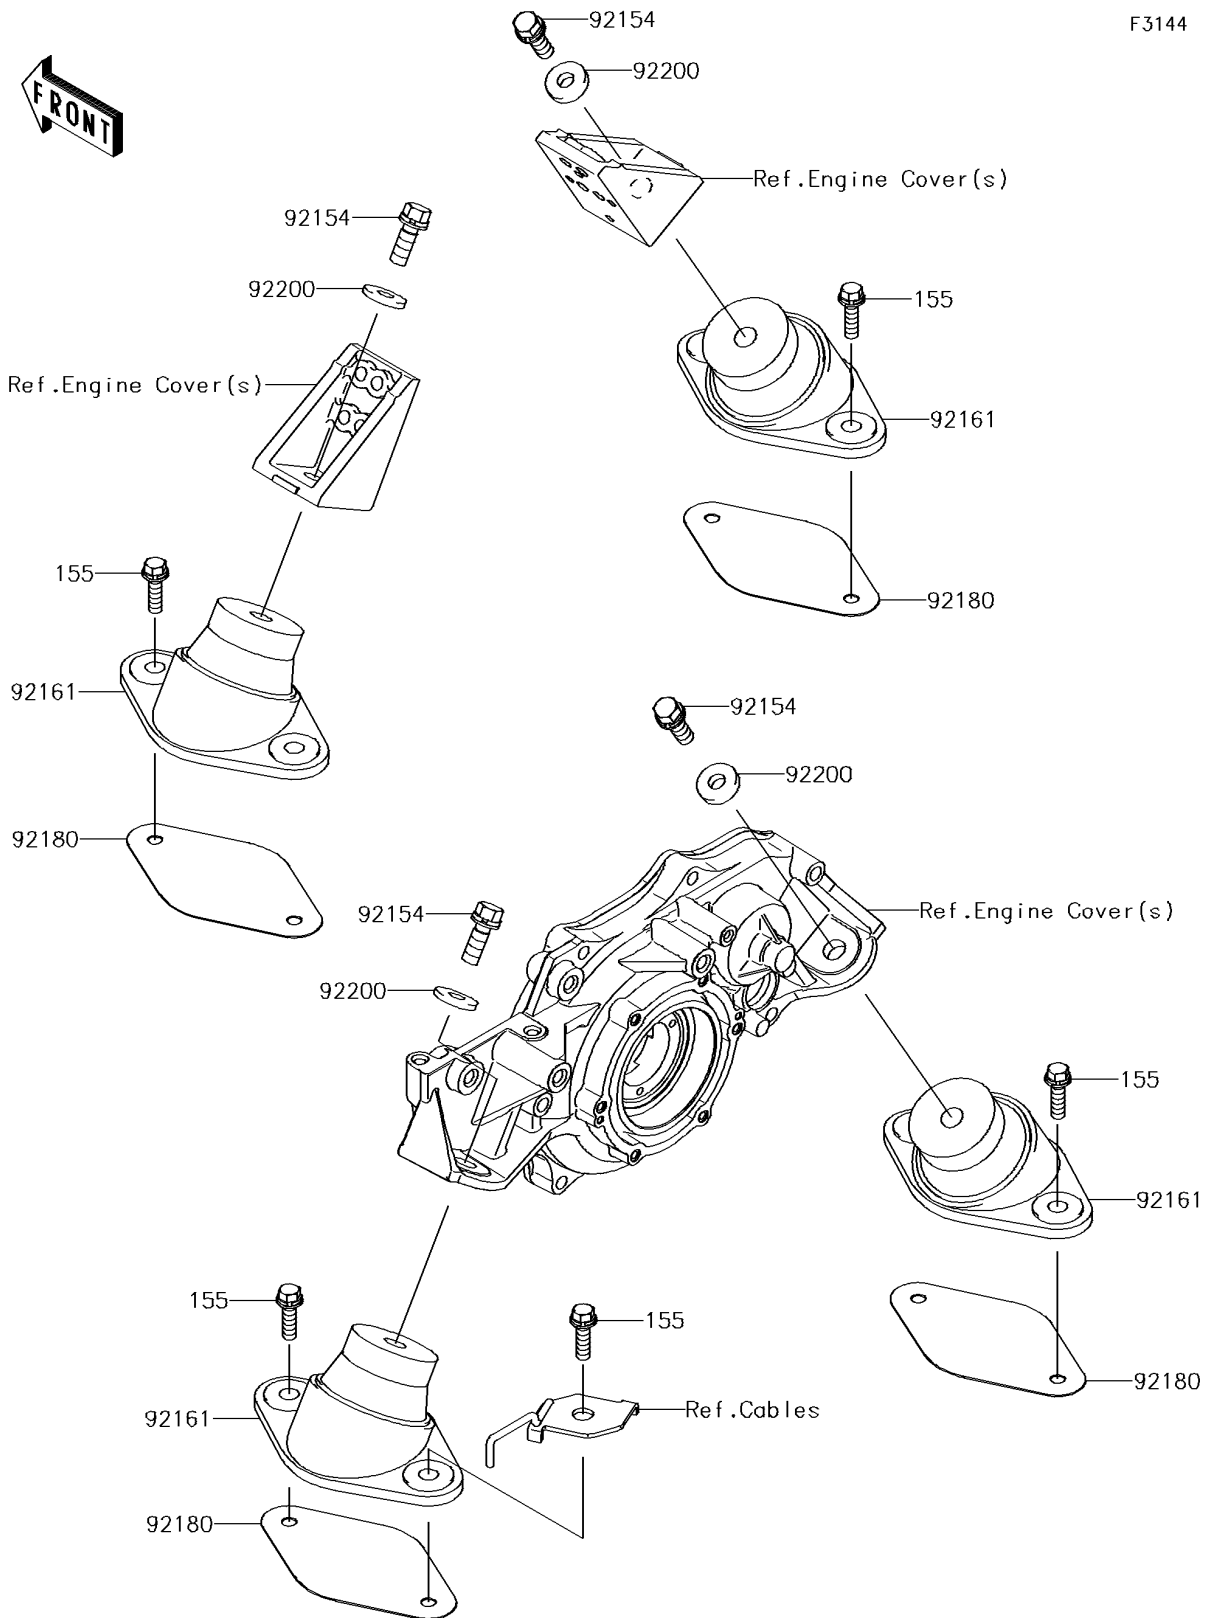

2016 JET SKI® ULTRA® 310X SE

PARTS DIAGRAM

Engine Mount

F3144

2016 JET SKI® ULTRA® 310X SE

PARTS LIST

Engine Mount

ITEM NAME	PART NUMBER	QUANTITY
BOLT-WSP-SMALL,8X30 (Ref # 155)	155R0830	8
BOLT,WSP,10X30 (Ref # 92154)	92154-3715	4
DAMPER,ENGINE MOUNT (Ref # 92161)	92161-3789	4
SHIM,T=1.0 (Ref # 92180)	92180-3716	AR
WASHER,10.5X26X4 (Ref # 92200)	92200-3798	4